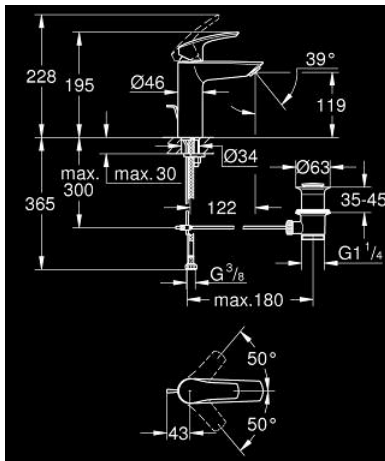

23 322 003 **EUROSMART SINGLE-LEVER BASIN MIXER 1/2"**  
**M-SIZE**

**PRODUCT DESCRIPTION**

- Colour: chrome
- GROHE SilkMove 28 mm ceramic cartridge
- adjustable flow rate limiter
- with temperature limiter
- GROHE LongLife finish
- GROHE EcoJoy - less water, perfect flow
- maximum flow rate (at 3 bar): 5 l/min
- Protected Water Ways no contact of water with lead or nickel inside the tap
- GROHE FastFixation installation system
- pop-up waste set 1 1/4"
- flexible connection hoses

## 23 322 003 EUROSART SINGLE-LEVER BASIN MIXER 1/2" M-SIZE

### SPARE PARTS, July 2019 – now

- 1: Lever (Spare part-nr. 48548000)
  - 2: Cap (Spare part-nr. 46116000)
  - 3: Cartridge (Spare part-nr. 48518000)
  - 4: Lift rod (Spare part-nr. 65936PD0)
  - 5: flow control (Spare part-nr. 1106370000)
  - 6: Shank mounting kit (Spare part-nr. 46645000)
  - 7: Waste set 1 1/4" (Spare part-nr. 28910000)
  - 7.1: Plug (Spare part-nr. 07182000)
  - 7.2: Eccentric rod (Spare part-nr. 07052000)
  - 8: Mounting wrench (Spare part-nr. 19017000)\*
  - 9: Eccentric rod (Spare part-nr. 07341000)\*
  - 10: Base plate (Spare part-nr. 48165000)\*
- \* Optional accessories