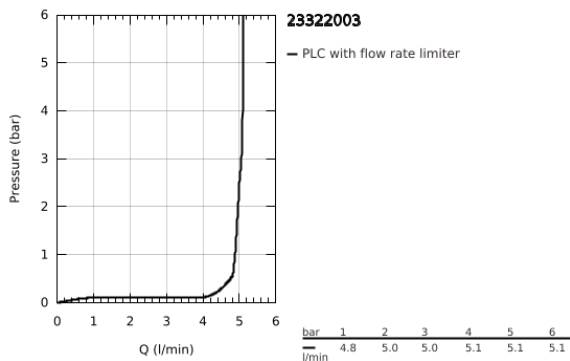

23 322 003 **EUROSMART SINGLE-LEVER BASIN MIXER 1/2"**  
**M-SIZE**

**PRODUCT DESCRIPTION**

- Colour: chrome
- GROHE SilkMove 28 mm ceramic cartridge
- adjustable flow rate limiter
- with temperature limiter
- GROHE LongLife finish
- GROHE EcoJoy - less water, perfect flow
- maximum flow rate (at 3 bar): 5 l/min
- Protected Water Ways no contact of water with lead or nickel inside the tap
- GROHE FastFixation installation system
- pop-up waste set 1 1/4"
- flexible connection hoses

## 23 322 003 EUROSART SINGLE-LEVER BASIN MIXER 1/2" M-SIZE

### SPARE PARTS, July 2019 – now

- 1: Lever (Spare part-nr. 48548000)
  - 2: Cap (Spare part-nr. 46116000)
  - 3: Cartridge (Spare part-nr. 48518000)
  - 4: Lift rod (Spare part-nr. 65936PD0)
  - 5: flow control (Spare part-nr. 1106370000)
  - 6: Shank mounting kit (Spare part-nr. 46645000)
  - 7: Waste set 1 1/4" (Spare part-nr. 28910000)
  - 7.1: Plug (Spare part-nr. 07182000)
  - 7.2: Eccentric rod (Spare part-nr. 07052000)
  - 8: Mounting wrench (Spare part-nr. 19017000)\*
  - 9: Eccentric rod (Spare part-nr. 07341000)\*
  - 10: Base plate (Spare part-nr. 48165000)\*
- \* Optional accessories