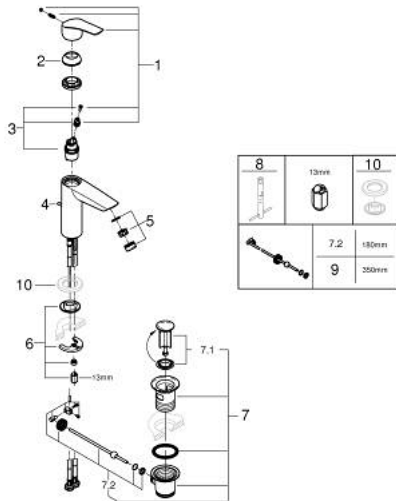

23 322 003 **EUROSMART SINGLE-LEVER BASIN MIXER 1/2"**  
**M-SIZE**

**PRODUCT DESCRIPTION**

- Colour: chrome
- GROHE SilkMove 28 mm ceramic cartridge
- adjustable flow rate limiter
- with temperature limiter
- GROHE LongLife finish
- GROHE EcoJoy - less water, perfect flow
- maximum flow rate (at 3 bar): 5 l/min
- Protected Water Ways no contact of water with lead or nickel inside the tap
- GROHE FastFixation installation system
- pop-up waste set 1 1/4"
- flexible connection hoses

## 23 322 003 EUROSART SINGLE-LEVER BASIN MIXER 1/2" M-SIZE

### SPARE PARTS, July 2019 – now

- 1: Lever (Spare part-nr. 48548000)
  - 2: Cap (Spare part-nr. 46116000)
  - 3: Cartridge (Spare part-nr. 48518000)
  - 4: Lift rod (Spare part-nr. 65936PD0)
  - 5: flow control (Spare part-nr. 1106370000)
  - 6: Shank mounting kit (Spare part-nr. 46645000)
  - 7: Waste set 1 1/4" (Spare part-nr. 28910000)
  - 7.1: Plug (Spare part-nr. 07182000)
  - 7.2: Eccentric rod (Spare part-nr. 07052000)
  - 8: Mounting wrench (Spare part-nr. 19017000)\*
  - 9: Eccentric rod (Spare part-nr. 07341000)\*
  - 10: Base plate (Spare part-nr. 48165000)\*
- \* Optional accessories