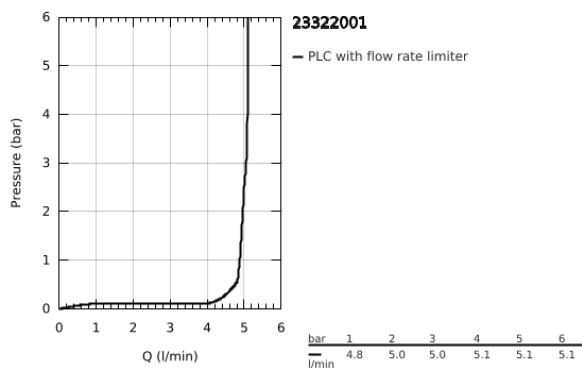

23 322 001 **EUROSMART SINGLE-LEVER BASIN MIXER 1/2"**  
**M-SIZE**

**PRODUCT DESCRIPTION**

- Colour: chrome
- GROHE SilkMove 28 mm ceramic cartridge
- with temperature limiter
- GROHE LongLife finish
- GROHE EcoJoy - less water, perfect flow
- maximum flow rate (at 3 bar): 5 l/min
- GROHE FastFixation installation system
- pop-up waste set 1 1/4"
- flexible connection hoses

23 322 001 **EUROSMART SINGLE-LEVER BASIN MIXER 1/2"**  
**M-SIZE**

**SPARE PARTS**, April 2016 – now

- 1: Lever (Spare part-nr. 46859000)
- 2: Fitting ring (Spare part-nr. 46715000)
- 3: Cartridge (Spare part-nr. 46580000)
- 4: Pop-up rod (Spare part-nr. 06329000)
- 5: Mousseur (Spare part-nr. 48159000)
- 6: Shank mounting kit (Spare part-nr. 46249000)
- 7: Waste set 1 1/4" (Spare part-nr. 28910000)
- 7.1: Plug (Spare part-nr. 07182000)
- 7.2: Eccentric rod (Spare part-nr. 07052000)
- 8: Mounting wrench (Spare part-nr. 19017000)\*
- 9: Eccentric rod (Spare part-nr. 07341000)\*