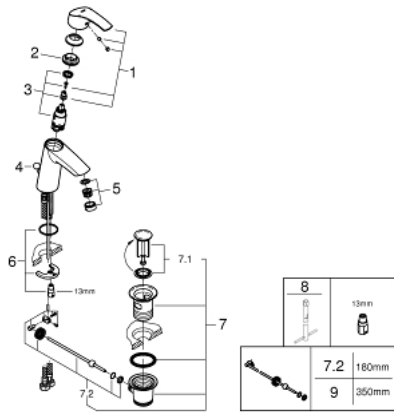

23 322 001 **EUROSMART SINGLE-LEVER BASIN MIXER 1/2"**  
**M-SIZE**

**PRODUCT DESCRIPTION**

- Colour: chrome
- GROHE SilkMove 28 mm ceramic cartridge
- with temperature limiter
- GROHE LongLife finish
- GROHE EcoJoy - less water, perfect flow
- maximum flow rate (at 3 bar): 5 l/min
- GROHE FastFixation installation system
- pop-up waste set 1 1/4"
- flexible connection hoses

23 322 001 **EUROSMART SINGLE-LEVER BASIN MIXER 1/2"**  
**M-SIZE**

**SPARE PARTS**, April 2016 – now

- 1: Lever (Spare part-nr. 46859000)
- 2: Fitting ring (Spare part-nr. 46715000)
- 3: Cartridge (Spare part-nr. 46580000)
- 4: Pop-up rod (Spare part-nr. 06329000)
- 5: Mousseur (Spare part-nr. 48159000)
- 6: Shank mounting kit (Spare part-nr. 46249000)
- 7: Waste set 1 1/4" (Spare part-nr. 28910000)
- 7.1: Plug (Spare part-nr. 07182000)
- 7.2: Eccentric rod (Spare part-nr. 07052000)
- 8: Mounting wrench (Spare part-nr. 19017000)\*
- 9: Eccentric rod (Spare part-nr. 07341000)\*