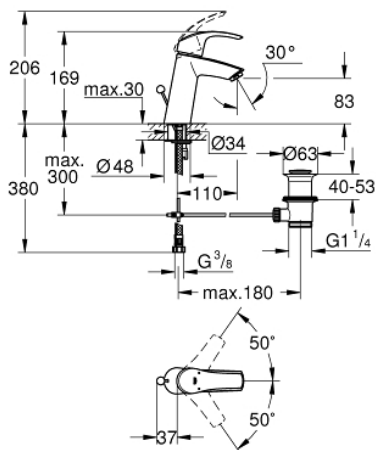

23 322 001 **EUROSMART SINGLE-LEVER BASIN MIXER 1/2"**  
**M-SIZE**

**PRODUCT DESCRIPTION**

- Colour: chrome
- GROHE SilkMove 28 mm ceramic cartridge
- with temperature limiter
- GROHE LongLife finish
- GROHE EcoJoy - less water, perfect flow
- maximum flow rate (at 3 bar): 5 l/min
- GROHE FastFixation installation system
- pop-up waste set 1 1/4"
- flexible connection hoses

23 322 001 **EUROSMART SINGLE-LEVER BASIN MIXER 1/2"**  
**M-SIZE**

**SPARE PARTS**, April 2016 – now

- 1: Lever (Spare part-nr. 46859000)
- 2: Fitting ring (Spare part-nr. 46715000)
- 3: Cartridge (Spare part-nr. 46580000)
- 4: Pop-up rod (Spare part-nr. 06329000)
- 5: Mousseur (Spare part-nr. 48159000)
- 6: Shank mounting kit (Spare part-nr. 46249000)
- 7: Waste set 1 1/4" (Spare part-nr. 28910000)
- 7.1: Plug (Spare part-nr. 07182000)
- 7.2: Eccentric rod (Spare part-nr. 07052000)
- 8: Mounting wrench (Spare part-nr. 19017000)\*
- 9: Eccentric rod (Spare part-nr. 07341000)\*