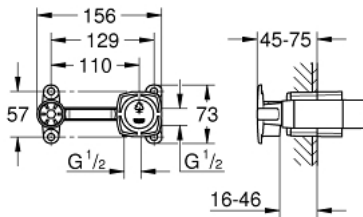

23 319 000 SINGLE-LEVER MIXER 1/2" CONCEALED BODY

PRODUCT DESCRIPTION

- for 2-hole basin mixers
- wall installation
- GROHE SilkMove 35 mm ceramic cartridge
- adjustable flow rate limiter
- installation depth 45 to 75 mm
- includes mounting template

23 319 000 **SINGLE-LEVER MIXER 1/2"**
CONCEALED BODY

SPARE PARTS, June 2012 – May 2022

1: Cartridge (Spare part-nr. 46374000)

2: Socket Spanner (Spare part-nr. 19332000)*

* Optional accessories