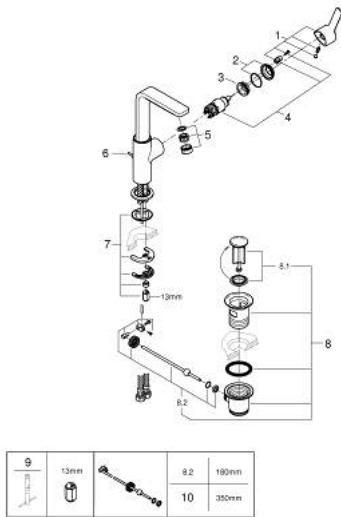

23 296 GN1 **LINEARE SINGLE-LEVER BASIN MIXER 1/2"**
L-SIZE

PRODUCT DESCRIPTION

- Colour: brushed cool sunrise
- GROHE SilkMove 28 mm ceramic cartridge
- with temperature limiter
- GROHE LongLife finish
- GROHE EcoJoy - less water, perfect flow
- maximum flow rate (at 3 bar): 5 l/min
- SpeedClean mousseur
- GROHE FastFixation Plus installation system
- swivel spout with mousseur and stop limiter
- pop-up waste set 1 1/4"
- flexible connection hoses

23 296 GN1 LINEARE SINGLE-LEVER BASIN MIXER 1/2" L-SIZE

SPARE PARTS, November 2024 – now

- 1: Lever (Spare part-nr. 46984GN0)
- 2: Cap (Spare part-nr. 46581GN0)
- 3: Fitting ring (Spare part-nr. 07419000)
- 4: Cartridge (Spare part-nr. 46580000)
- 5: flow control (Spare part-nr. 48159GN0)
- 6: Pop-up rod (Spare part-nr. 46739GN0)
- 7: Shank mounting kit (Spare part-nr. 46645000)
- 8: Waste set 1 1/4" (Spare part-nr. 28910GN0)
- 8.1: Plug (Spare part-nr. 07182GN0)
- 8.2: Eccentric rod (Spare part-nr. 07052000)
- 9: Mounting wrench (Spare part-nr. 19017000)*
- 10: Eccentric rod (Spare part-nr. 07341000)*