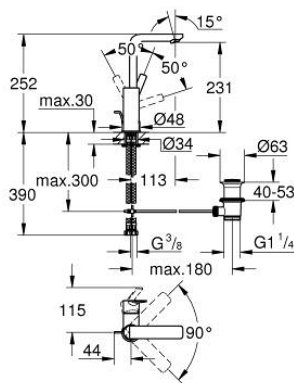

23 296 GN1 **LINEARE SINGLE-LEVER BASIN MIXER 1/2"**
L-SIZE

PRODUCT DESCRIPTION

- Colour: brushed cool sunrise
- GROHE SilkMove 28 mm ceramic cartridge
- with temperature limiter
- GROHE LongLife finish
- GROHE EcoJoy - less water, perfect flow
- maximum flow rate (at 3 bar): 5 l/min
- SpeedClean mousseur
- GROHE FastFixation Plus installation system
- swivel spout with mousseur and stop limiter
- pop-up waste set 1 1/4"
- flexible connection hoses

23 296 GN1 LINEARE SINGLE-LEVER BASIN MIXER 1/2" L-SIZE

SPARE PARTS, November 2024 – now

- 1: Lever (Spare part-nr. 46984GN0)
- 2: Cap (Spare part-nr. 46581GN0)
- 3: Fitting ring (Spare part-nr. 07419000)
- 4: Cartridge (Spare part-nr. 46580000)
- 5: flow control (Spare part-nr. 48159GN0)
- 6: Pop-up rod (Spare part-nr. 46739GN0)
- 7: Shank mounting kit (Spare part-nr. 46645000)
- 8: Waste set 1 1/4" (Spare part-nr. 28910GN0)
- 8.1: Plug (Spare part-nr. 07182GN0)
- 8.2: Eccentric rod (Spare part-nr. 07052000)
- 9: Mounting wrench (Spare part-nr. 19017000)*
- 10: Eccentric rod (Spare part-nr. 07341000)*