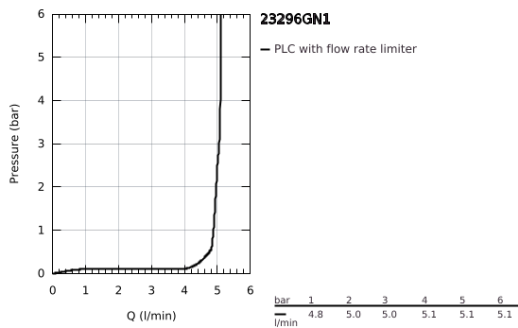

23 296 GN1 **LINEARE SINGLE-LEVER BASIN MIXER 1/2"**
L-SIZE

PRODUCT DESCRIPTION

- Colour: brushed cool sunrise
- GROHE SilkMove 28 mm ceramic cartridge
- with temperature limiter
- GROHE LongLife finish
- GROHE EcoJoy - less water, perfect flow
- maximum flow rate (at 3 bar): 5 l/min
- SpeedClean mousseur
- GROHE FastFixation Plus installation system
- swivel spout with mousseur and stop limiter
- pop-up waste set 1 1/4"
- flexible connection hoses

23 296 GN1 LINEARE SINGLE-LEVER BASIN MIXER 1/2" L-SIZE

SPARE PARTS, November 2024 – now

- 1: Lever (Spare part-nr. 46984GN0)
- 2: Cap (Spare part-nr. 46581GN0)
- 3: Fitting ring (Spare part-nr. 07419000)
- 4: Cartridge (Spare part-nr. 46580000)
- 5: flow control (Spare part-nr. 48159GN0)
- 6: Pop-up rod (Spare part-nr. 46739GN0)
- 7: Shank mounting kit (Spare part-nr. 46645000)
- 8: Waste set 1 1/4" (Spare part-nr. 28910GN0)
- 8.1: Plug (Spare part-nr. 07182GN0)
- 8.2: Eccentric rod (Spare part-nr. 07052000)
- 9: Mounting wrench (Spare part-nr. 19017000)*
- 10: Eccentric rod (Spare part-nr. 07341000)*