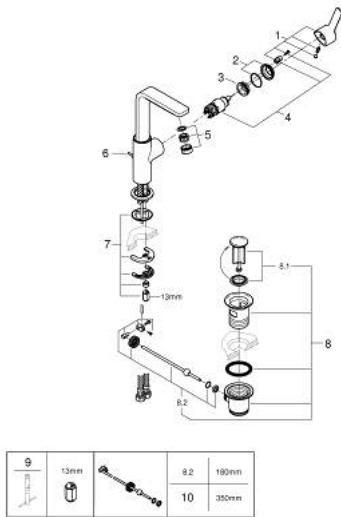

23 296 DL1 **LINEARE SINGLE-LEVER BASIN MIXER 1/2"**
L-SIZE

PRODUCT DESCRIPTION

- Colour: brushed warm sunset
- GROHE SilkMove 28 mm ceramic cartridge
- with temperature limiter
- GROHE LongLife finish
- GROHE EcoJoy - less water, perfect flow
- maximum flow rate (at 3 bar): 5 l/min
- SpeedClean mousseur
- GROHE FastFixation Plus installation system
- swivel spout with mousseur and stop limiter
- pop-up waste set 1 1/4"
- flexible connection hoses

23 296 DL1 LINEARE SINGLE-LEVER BASIN MIXER 1/2" L-SIZE

SPARE PARTS, November 2024 – now

- 1: Lever (Spare part-nr. 46984DL0)
- 2: Cap (Spare part-nr. 46581DL0)
- 3: Fitting ring (Spare part-nr. 07419000)
- 4: Cartridge (Spare part-nr. 46580000)
- 5: flow control (Spare part-nr. 48159DL0)
- 6: lift rod (Spare part-nr. 46739DL0)
- 7: Shank mounting kit (Spare part-nr. 46645000)
- 8: Waste set 1 1/4" (Spare part-nr. 28910DL0)
- 8.1: Plug (Spare part-nr. 07182DL0)
- 8.2: Eccentric rod (Spare part-nr. 07052000)
- 9: Mounting wrench (Spare part-nr. 19017000)*
- 10: Eccentric rod (Spare part-nr. 07341000)*