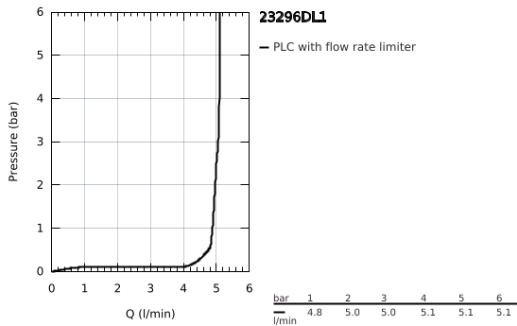

23 296 DL1 **LINEARE SINGLE-LEVER BASIN MIXER 1/2"**
L-SIZE

PRODUCT DESCRIPTION

- Colour: brushed warm sunset
- GROHE SilkMove 28 mm ceramic cartridge
- with temperature limiter
- GROHE LongLife finish
- GROHE EcoJoy - less water, perfect flow
- maximum flow rate (at 3 bar): 5 l/min
- SpeedClean mousseur
- GROHE FastFixation Plus installation system
- swivel spout with mousseur and stop limiter
- pop-up waste set 1 1/4"
- flexible connection hoses

23 296 DL1 LINEARE SINGLE-LEVER BASIN MIXER 1/2" L-SIZE

SPARE PARTS, November 2024 – now

- 1: Lever (Spare part-nr. 46984DL0)
- 2: Cap (Spare part-nr. 46581DL0)
- 3: Fitting ring (Spare part-nr. 07419000)
- 4: Cartridge (Spare part-nr. 46580000)
- 5: flow control (Spare part-nr. 48159DL0)
- 6: lift rod (Spare part-nr. 46739DL0)
- 7: Shank mounting kit (Spare part-nr. 46645000)
- 8: Waste set 1 1/4" (Spare part-nr. 28910DL0)
- 8.1: Plug (Spare part-nr. 07182DL0)
- 8.2: Eccentric rod (Spare part-nr. 07052000)
- 9: Mounting wrench (Spare part-nr. 19017000)*
- 10: Eccentric rod (Spare part-nr. 07341000)*