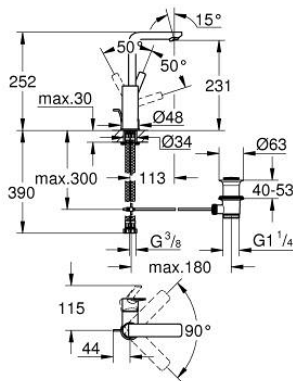

23 296 DL1 **LINEARE SINGLE-LEVER BASIN MIXER 1/2"**
L-SIZE

PRODUCT DESCRIPTION

- Colour: brushed warm sunset
- GROHE SilkMove 28 mm ceramic cartridge
- with temperature limiter
- GROHE LongLife finish
- GROHE EcoJoy - less water, perfect flow
- maximum flow rate (at 3 bar): 5 l/min
- SpeedClean mousseur
- GROHE FastFixation Plus installation system
- swivel spout with mousseur and stop limiter
- pop-up waste set 1 1/4"
- flexible connection hoses

23 296 DL1 LINEARE SINGLE-LEVER BASIN MIXER 1/2" L-SIZE

SPARE PARTS, November 2024 – now

- 1: Lever (Spare part-nr. 46984DL0)
- 2: Cap (Spare part-nr. 46581DL0)
- 3: Fitting ring (Spare part-nr. 07419000)
- 4: Cartridge (Spare part-nr. 46580000)
- 5: flow control (Spare part-nr. 48159DL0)
- 6: lift rod (Spare part-nr. 46739DL0)
- 7: Shank mounting kit (Spare part-nr. 46645000)
- 8: Waste set 1 1/4" (Spare part-nr. 28910DL0)
- 8.1: Plug (Spare part-nr. 07182DL0)
- 8.2: Eccentric rod (Spare part-nr. 07052000)
- 9: Mounting wrench (Spare part-nr. 19017000)*
- 10: Eccentric rod (Spare part-nr. 07341000)*