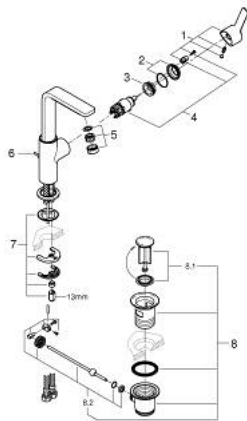

23 296 DC1 **LINEARE SINGLE-LEVER BASIN MIXER 1/2"**
L-SIZE

PRODUCT DESCRIPTION

- Colour: supersteel
- GROHE SilkMove 28 mm ceramic cartridge
- with temperature limiter
- GROHE LongLife finish
- GROHE EcoJoy - less water, perfect flow
- maximum flow rate (at 3 bar): 5 l/min
- SpeedClean mousseur
- GROHE FastFixation Plus installation system
- swivel spout with mousseur and stop limiter
- pop-up waste set 1 1/4"
- flexible connection hoses

23 296 DC1 LINEARE SINGLE-LEVER BASIN MIXER 1/2" L-SIZE

SPARE PARTS, September 2016 – now

- 1: Lever (Spare part-nr. 46984DC0)
- 2: Cap (Spare part-nr. 46581DC0)
- 3: Fitting ring (Spare part-nr. 07419000)
- 4: Cartridge (Spare part-nr. 46580000)
- 5: Mousseur (Spare part-nr. 48159DC0)
- 6: Pop-up rod (Spare part-nr. 46739EN0)
- 7: Shank mounting kit (Spare part-nr. 46645000)
- 8: Waste set 1 1/4" (Spare part-nr. 28910DC0)
- 9: Mounting wrench (Spare part-nr. 19017000)*
- 10: Eccentric rod (Spare part-nr. 07341000)*