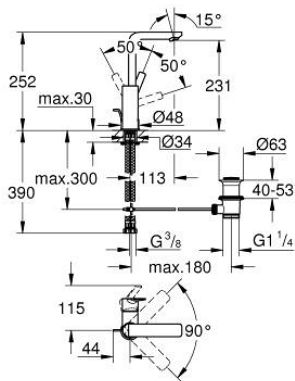

23 296 DC1 **LINEARE SINGLE-LEVER BASIN MIXER 1/2"**
L-SIZE

PRODUCT DESCRIPTION

- Colour: supersteel
- GROHE SilkMove 28 mm ceramic cartridge
- with temperature limiter
- GROHE LongLife finish
- GROHE EcoJoy - less water, perfect flow
- maximum flow rate (at 3 bar): 5 l/min
- SpeedClean mousseur
- GROHE FastFixation Plus installation system
- swivel spout with mousseur and stop limiter
- pop-up waste set 1 1/4"
- flexible connection hoses

23 296 DC1 LINEARE SINGLE-LEVER BASIN MIXER 1/2" L-SIZE

SPARE PARTS, September 2016 – now

- 1: Lever (Spare part-nr. 46984DC0)
- 2: Cap (Spare part-nr. 46581DC0)
- 3: Fitting ring (Spare part-nr. 07419000)
- 4: Cartridge (Spare part-nr. 46580000)
- 5: Mousseur (Spare part-nr. 48159DC0)
- 6: Pop-up rod (Spare part-nr. 46739EN0)
- 7: Shank mounting kit (Spare part-nr. 46645000)
- 8: Waste set 1 1/4" (Spare part-nr. 28910DC0)
- 9: Mounting wrench (Spare part-nr. 19017000)*
- 10: Eccentric rod (Spare part-nr. 07341000)*