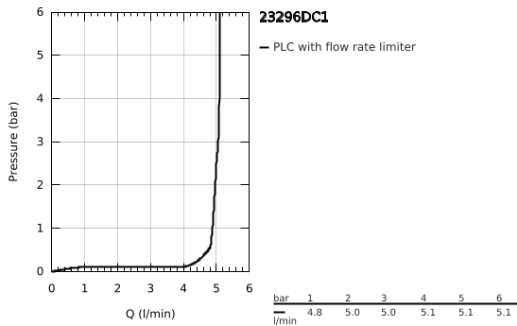

23 296 DC1 **LINEARE SINGLE-LEVER BASIN MIXER 1/2"**
L-SIZE

PRODUCT DESCRIPTION

- Colour: supersteel
- GROHE SilkMove 28 mm ceramic cartridge
- with temperature limiter
- GROHE LongLife finish
- GROHE EcoJoy - less water, perfect flow
- maximum flow rate (at 3 bar): 5 l/min
- SpeedClean mousseur
- GROHE FastFixation Plus installation system
- swivel spout with mousseur and stop limiter
- pop-up waste set 1 1/4"
- flexible connection hoses

23 296 DC1 LINEARE SINGLE-LEVER BASIN MIXER 1/2" L-SIZE

SPARE PARTS, September 2016 – now

- 1: Lever (Spare part-nr. 46984DC0)
- 2: Cap (Spare part-nr. 46581DC0)
- 3: Fitting ring (Spare part-nr. 07419000)
- 4: Cartridge (Spare part-nr. 46580000)
- 5: Mousseur (Spare part-nr. 48159DC0)
- 6: Pop-up rod (Spare part-nr. 46739EN0)
- 7: Shank mounting kit (Spare part-nr. 46645000)
- 8: Waste set 1 1/4" (Spare part-nr. 28910DC0)
- 9: Mounting wrench (Spare part-nr. 19017000)*
- 10: Eccentric rod (Spare part-nr. 07341000)*