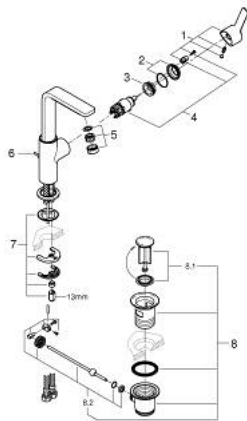

23 296 AL1 LINEARE SINGLE-LEVER BASIN MIXER 1/2"
L-SIZE

PRODUCT DESCRIPTION

- Colour: brushed hard graphite
- GROHE SilkMove 28 mm ceramic cartridge
- with temperature limiter
- GROHE LongLife finish
- GROHE EcoJoy - less water, perfect flow
- maximum flow rate (at 3 bar): 5 l/min
- SpeedClean mousseur
- GROHE FastFixation Plus installation system
- swivel spout with mousseur and stop limiter
- pop-up waste set 1 1/4"
- flexible connection hoses

23 296 AL1 LINEARE SINGLE-LEVER BASIN MIXER 1/2" L-SIZE

SPARE PARTS, March 2019 – now

- 1: Lever (Spare part-nr. 46984AL0)
- 2: Cap (Spare part-nr. 46581AL0)
- 3: Fitting ring (Spare part-nr. 07419000)
- 4: Cartridge (Spare part-nr. 46580000)
- 5: Mousseur (Spare part-nr. 48159AL0)
- 6: Pop-up rod (Spare part-nr. 46739AL0)
- 7: Shank mounting kit (Spare part-nr. 46645000)
- 8: Waste set 1 1/4" (Spare part-nr. 28910AL0)
- 9: Mounting wrench (Spare part-nr. 19017000)*
- 10: Eccentric rod (Spare part-nr. 07341000)*