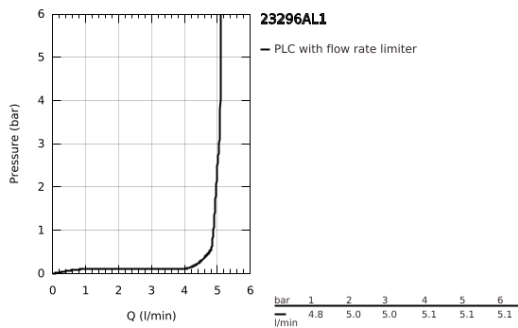

23 296 AL1 LINEARE SINGLE-LEVER BASIN MIXER 1/2"
L-SIZE

PRODUCT DESCRIPTION

- Colour: brushed hard graphite
- GROHE SilkMove 28 mm ceramic cartridge
- with temperature limiter
- GROHE LongLife finish
- GROHE EcoJoy - less water, perfect flow
- maximum flow rate (at 3 bar): 5 l/min
- SpeedClean mousseur
- GROHE FastFixation Plus installation system
- swivel spout with mousseur and stop limiter
- pop-up waste set 1 1/4"
- flexible connection hoses

23 296 AL1 LINEARE SINGLE-LEVER BASIN MIXER 1/2" L-SIZE

SPARE PARTS, March 2019 – now

- 1: Lever (Spare part-nr. 46984AL0)
- 2: Cap (Spare part-nr. 46581AL0)
- 3: Fitting ring (Spare part-nr. 07419000)
- 4: Cartridge (Spare part-nr. 46580000)
- 5: Mousseur (Spare part-nr. 48159AL0)
- 6: Pop-up rod (Spare part-nr. 46739AL0)
- 7: Shank mounting kit (Spare part-nr. 46645000)
- 8: Waste set 1 1/4" (Spare part-nr. 28910AL0)
- 9: Mounting wrench (Spare part-nr. 19017000)*
- 10: Eccentric rod (Spare part-nr. 07341000)*