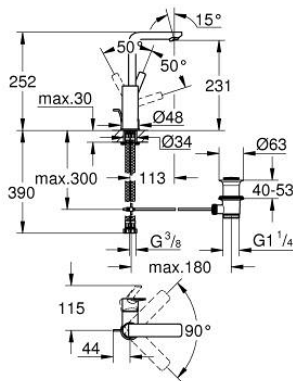

23 296 AL1 LINEARE SINGLE-LEVER BASIN MIXER 1/2"
L-SIZE

PRODUCT DESCRIPTION

- Colour: brushed hard graphite
- GROHE SilkMove 28 mm ceramic cartridge
- with temperature limiter
- GROHE LongLife finish
- GROHE EcoJoy - less water, perfect flow
- maximum flow rate (at 3 bar): 5 l/min
- SpeedClean mousseur
- GROHE FastFixation Plus installation system
- swivel spout with mousseur and stop limiter
- pop-up waste set 1 1/4"
- flexible connection hoses

23 296 AL1 LINEARE SINGLE-LEVER BASIN MIXER 1/2" L-SIZE

SPARE PARTS, March 2019 – now

- 1: Lever (Spare part-nr. 46984AL0)
- 2: Cap (Spare part-nr. 46581AL0)
- 3: Fitting ring (Spare part-nr. 07419000)
- 4: Cartridge (Spare part-nr. 46580000)
- 5: Mousseur (Spare part-nr. 48159AL0)
- 6: Pop-up rod (Spare part-nr. 46739AL0)
- 7: Shank mounting kit (Spare part-nr. 46645000)
- 8: Waste set 1 1/4" (Spare part-nr. 28910AL0)
- 9: Mounting wrench (Spare part-nr. 19017000)*
- 10: Eccentric rod (Spare part-nr. 07341000)*