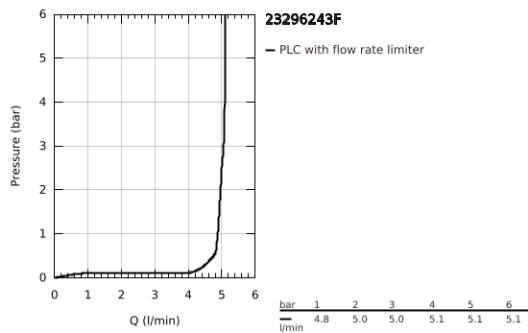

23 296 243 F **LINEARE SINGLE-LEVER BASIN MIXER 1/2"**
L-SIZE

PRODUCT DESCRIPTION

- Colour: matte black
- GROHE SilkMove 28 mm ceramic cartridge
- with temperature limiter
- GROHE EcoJoy SpeedClean mousseur 5.0 l/min
- GROHE FastFixation Plus installation system
- swivel spout with mousseur and stop limiter
- pop-up waste set 1 1/4"
- flexible connection hoses

23 296 243 F **LINEARE SINGLE-LEVER BASIN MIXER 1/2"**
L-SIZE

SPARE PARTS, May 2024 – now

- 1: Lever (Spare part-nr. 469842430)
- 2: Cap (Spare part-nr. 465812430)
- 3: Fitting ring (Spare part-nr. 07419000)
- 4: Cartridge (Spare part-nr. 46580000)
- 5: Mousseur (Spare part-nr. 481592430)
- 6: lift rod (Spare part-nr. 467392430)
- 7: Shank mounting kit (Spare part-nr. 46645000)
- 8: Waste set 1 1/4" (Spare part-nr. 289102430)
- 8.1: Plug (Spare part-nr. 071822430)
- 8.2: Eccentric rod (Spare part-nr. 07052000)
- 9: Mounting wrench (Spare part-nr. 19017000)*
- 10: Eccentric rod (Spare part-nr. 07341000)*