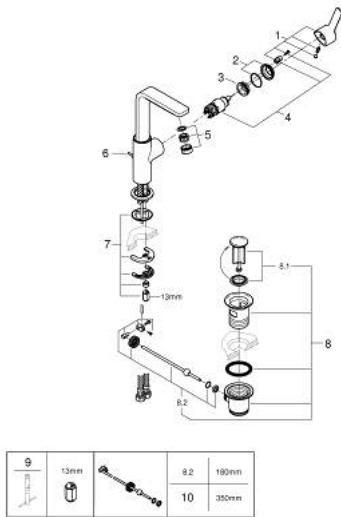

23 296 243 F **LINEARE SINGLE-LEVER BASIN MIXER 1/2"**
L-SIZE

PRODUCT DESCRIPTION

- Colour: matte black
- GROHE SilkMove 28 mm ceramic cartridge
- with temperature limiter
- SpeedClean mousseur 5.0 l/min
- GROHE FastFixation Plus installation system
- swivel spout with mousseur and stop limiter
- pop-up waste set 1 1/4"
- flexible connection hoses

23 296 243 F LINEARE SINGLE-LEVER BASIN MIXER 1/2" L-SIZE

SPARE PARTS, May 2024 – now

- 1: Lever (Spare part-nr. 469842430)
- 2: Cap (Spare part-nr. 465812430)
- 3: Fitting ring (Spare part-nr. 07419000)
- 4: Cartridge (Spare part-nr. 46580000)
- 5: Mousseur (Spare part-nr. 481592430)
- 6: lift rod (Spare part-nr. 467392430)
- 7: Shank mounting kit (Spare part-nr. 46645000)
- 8: Waste set 1 1/4" (Spare part-nr. 289102430)
- 8.1: Plug (Spare part-nr. 071822430)
- 8.2: Eccentric rod (Spare part-nr. 07052000)
- 9: Mounting wrench (Spare part-nr. 19017000)*
- 10: Eccentric rod (Spare part-nr. 07341000)*