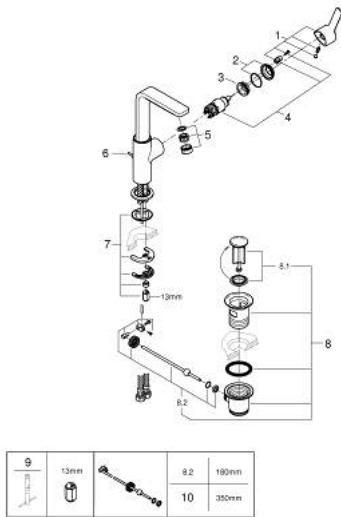

23 296 243 F **LINEARE SINGLE-LEVER BASIN MIXER 1/2"**
L-SIZE

PRODUCT DESCRIPTION

- Colour: matte black
- GROHE SilkMove 28 mm ceramic cartridge
- with temperature limiter
- GROHE EcoJoy SpeedClean mousseur 5.0 l/min
- GROHE FastFixation Plus installation system
- swivel spout with mousseur and stop limiter
- pop-up waste set 1 1/4"
- flexible connection hoses

23 296 243 F **LINEARE SINGLE-LEVER BASIN MIXER 1/2"**
L-SIZE

SPARE PARTS, May 2024 – now

- 1: Lever (Spare part-nr. 469842430)
- 2: Cap (Spare part-nr. 465812430)
- 3: Fitting ring (Spare part-nr. 07419000)
- 4: Cartridge (Spare part-nr. 46580000)
- 5: Mousseur (Spare part-nr. 481592430)
- 6: lift rod (Spare part-nr. 467392430)
- 7: Shank mounting kit (Spare part-nr. 46645000)
- 8: Waste set 1 1/4" (Spare part-nr. 289102430)
- 8.1: Plug (Spare part-nr. 071822430)
- 8.2: Eccentric rod (Spare part-nr. 07052000)
- 9: Mounting wrench (Spare part-nr. 19017000)*
- 10: Eccentric rod (Spare part-nr. 07341000)*