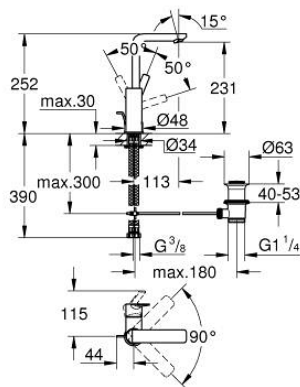

23 296 243 F **LINEARE SINGLE-LEVER BASIN MIXER 1/2"**
L-SIZE

PRODUCT DESCRIPTION

- Colour: matte black
- GROHE SilkMove 28 mm ceramic cartridge
- with temperature limiter
- SpeedClean mousseur 5.0 l/min
- GROHE FastFixation Plus installation system
- swivel spout with mousseur and stop limiter
- pop-up waste set 1 1/4"
- flexible connection hoses

23 296 243 F LINEARE SINGLE-LEVER BASIN MIXER 1/2" L-SIZE

SPARE PARTS, May 2024 – now

- 1: Lever (Spare part-nr. 469842430)
- 2: Cap (Spare part-nr. 465812430)
- 3: Fitting ring (Spare part-nr. 07419000)
- 4: Cartridge (Spare part-nr. 46580000)
- 5: Mousseur (Spare part-nr. 481592430)
- 6: lift rod (Spare part-nr. 467392430)
- 7: Shank mounting kit (Spare part-nr. 46645000)
- 8: Waste set 1 1/4" (Spare part-nr. 289102430)
- 8.1: Plug (Spare part-nr. 071822430)
- 8.2: Eccentric rod (Spare part-nr. 07052000)
- 9: Mounting wrench (Spare part-nr. 19017000)*
- 10: Eccentric rod (Spare part-nr. 07341000)*