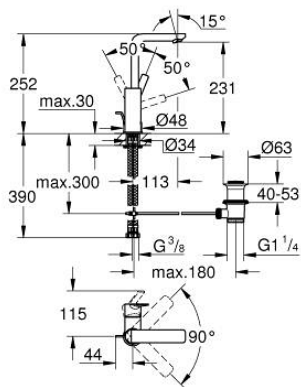

23 296 243 F **LINEARE SINGLE-LEVER BASIN MIXER 1/2"**
L-SIZE

PRODUCT DESCRIPTION

- Colour: matte black
- GROHE SilkMove 28 mm ceramic cartridge
- with temperature limiter
- GROHE EcoJoy SpeedClean mousseur 5.0 l/min
- GROHE FastFixation Plus installation system
- swivel spout with mousseur and stop limiter
- pop-up waste set 1 1/4"
- flexible connection hoses

23 296 243 F **LINEARE SINGLE-LEVER BASIN MIXER 1/2"**
L-SIZE

SPARE PARTS, May 2024 – now

- 1: Lever (Spare part-nr. 469842430)
- 2: Cap (Spare part-nr. 465812430)
- 3: Fitting ring (Spare part-nr. 07419000)
- 4: Cartridge (Spare part-nr. 46580000)
- 5: Mousseur (Spare part-nr. 481592430)
- 6: lift rod (Spare part-nr. 467392430)
- 7: Shank mounting kit (Spare part-nr. 46645000)
- 8: Waste set 1 1/4" (Spare part-nr. 289102430)
- 8.1: Plug (Spare part-nr. 071822430)
- 8.2: Eccentric rod (Spare part-nr. 07052000)
- 9: Mounting wrench (Spare part-nr. 19017000)*
- 10: Eccentric rod (Spare part-nr. 07341000)*