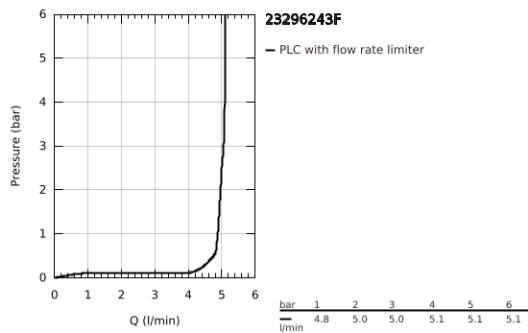

23 296 243 F **LINEARE SINGLE-LEVER BASIN MIXER 1/2"**
L-SIZE

PRODUCT DESCRIPTION

- Colour: matte black
- GROHE SilkMove 28 mm ceramic cartridge
- with temperature limiter
- SpeedClean mousseur 5.0 l/min
- GROHE FastFixation Plus installation system
- swivel spout with mousseur and stop limiter
- pop-up waste set 1 1/4"
- flexible connection hoses

23 296 243 F LINEARE SINGLE-LEVER BASIN MIXER 1/2" L-SIZE

SPARE PARTS, May 2024 – now

- 1: Lever (Spare part-nr. 469842430)
- 2: Cap (Spare part-nr. 465812430)
- 3: Fitting ring (Spare part-nr. 07419000)
- 4: Cartridge (Spare part-nr. 46580000)
- 5: Mousseur (Spare part-nr. 481592430)
- 6: lift rod (Spare part-nr. 467392430)
- 7: Shank mounting kit (Spare part-nr. 46645000)
- 8: Waste set 1 1/4" (Spare part-nr. 289102430)
- 8.1: Plug (Spare part-nr. 071822430)
- 8.2: Eccentric rod (Spare part-nr. 07052000)
- 9: Mounting wrench (Spare part-nr. 19017000)*
- 10: Eccentric rod (Spare part-nr. 07341000)*