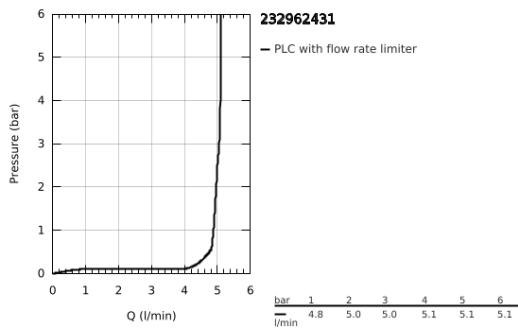

23 296 243 1 **LINEARE SINGLE-LEVER BASIN MIXER 1/2"**
L-SIZE

PRODUCT DESCRIPTION

- Colour: matte black
- GROHE SilkMove 28 mm ceramic cartridge
- with temperature limiter
- GROHE EcoJoy - less water, perfect flow
- maximum flow rate (at 3 bar): 5 l/min
- SpeedClean mousseur
- GROHE FastFixation Plus installation system
- swivel spout with mousseur and stop limiter
- pop-up waste set 1 1/4"
- flexible connection hoses

23 296 243 1 **LINEARE SINGLE-LEVER BASIN MIXER 1/2"**
L-SIZE

SPARE PARTS, May 2024 – now

- 1: Lever (Spare part-nr. 469842430)
- 2: Cap (Spare part-nr. 465812430)
- 3: Fitting ring (Spare part-nr. 07419000)
- 4: Cartridge (Spare part-nr. 46580000)
- 5: Mousseur (Spare part-nr. 481592430)
- 6: lift rod (Spare part-nr. 467392430)
- 7: Shank mounting kit (Spare part-nr. 46645000)
- 8: Waste set 1 1/4" (Spare part-nr. 289102430)
- 8.1: Plug (Spare part-nr. 071822430)
- 8.2: Eccentric rod (Spare part-nr. 07052000)
- 9: Mounting wrench (Spare part-nr. 19017000)*
- 10: Eccentric rod (Spare part-nr. 07341000)*