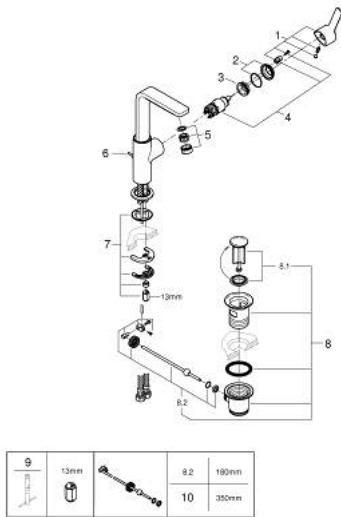

23 296 243 1 **LINEARE SINGLE-LEVER BASIN MIXER 1/2"**
L-SIZE

PRODUCT DESCRIPTION

- Colour: matte black
- GROHE SilkMove 28 mm ceramic cartridge
- with temperature limiter
- GROHE EcoJoy - less water, perfect flow
- maximum flow rate (at 3 bar): 5 l/min
- SpeedClean mousseur
- GROHE FastFixation Plus installation system
- swivel spout with mousseur and stop limiter
- pop-up waste set 1 1/4"
- flexible connection hoses

23 296 243 1 **LINEARE SINGLE-LEVER BASIN MIXER 1/2"**
L-SIZE

SPARE PARTS, May 2024 – now

- 1: Lever (Spare part-nr. 469842430)
- 2: Cap (Spare part-nr. 465812430)
- 3: Fitting ring (Spare part-nr. 07419000)
- 4: Cartridge (Spare part-nr. 46580000)
- 5: Mousseur (Spare part-nr. 481592430)
- 6: lift rod (Spare part-nr. 467392430)
- 7: Shank mounting kit (Spare part-nr. 46645000)
- 8: Waste set 1 1/4" (Spare part-nr. 289102430)
- 8.1: Plug (Spare part-nr. 071822430)
- 8.2: Eccentric rod (Spare part-nr. 07052000)
- 9: Mounting wrench (Spare part-nr. 19017000)*
- 10: Eccentric rod (Spare part-nr. 07341000)*