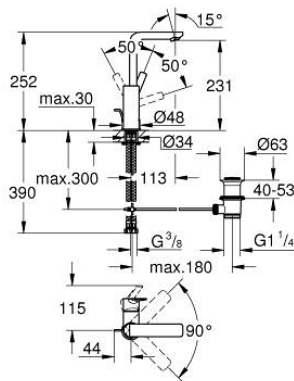

23 296 243 1 **LINEARE SINGLE-LEVER BASIN MIXER 1/2"**
L-SIZE

PRODUCT DESCRIPTION

- Colour: matte black
- GROHE SilkMove 28 mm ceramic cartridge
- with temperature limiter
- GROHE EcoJoy - less water, perfect flow
- maximum flow rate (at 3 bar): 5 l/min
- SpeedClean mousseur
- GROHE FastFixation Plus installation system
- swivel spout with mousseur and stop limiter
- pop-up waste set 1 1/4"
- flexible connection hoses

23 296 243 1 **LINEARE SINGLE-LEVER BASIN MIXER 1/2"**
L-SIZE

SPARE PARTS, May 2024 – now

- 1: Lever (Spare part-nr. 469842430)
- 2: Cap (Spare part-nr. 465812430)
- 3: Fitting ring (Spare part-nr. 07419000)
- 4: Cartridge (Spare part-nr. 46580000)
- 5: Mousseur (Spare part-nr. 481592430)
- 6: lift rod (Spare part-nr. 467392430)
- 7: Shank mounting kit (Spare part-nr. 46645000)
- 8: Waste set 1 1/4" (Spare part-nr. 289102430)
- 8.1: Plug (Spare part-nr. 071822430)
- 8.2: Eccentric rod (Spare part-nr. 07052000)
- 9: Mounting wrench (Spare part-nr. 19017000)*
- 10: Eccentric rod (Spare part-nr. 07341000)*