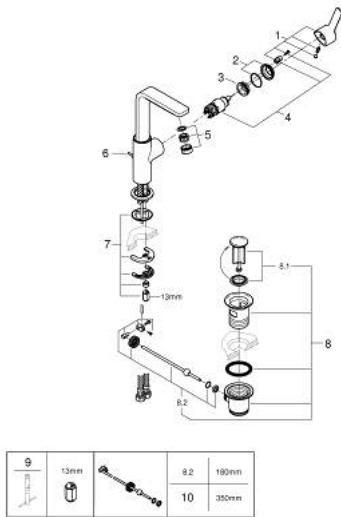

23 296 001 **LINEARE SINGLE-LEVER BASIN MIXER 1/2"**
L-SIZE

PRODUCT DESCRIPTION

- Colour: chrome
- GROHE SilkMove 28 mm ceramic cartridge
- with temperature limiter
- GROHE LongLife finish
- GROHE EcoJoy - less water, perfect flow
- maximum flow rate (at 3 bar): 5 l/min
- SpeedClean mousseur
- GROHE FastFixation Plus installation system
- swivel spout with mousseur and stop limiter
- pop-up waste set 1 1/4"
- flexible connection hoses

23 296 001 **LINEARE SINGLE-LEVER BASIN MIXER 1/2"**
L-SIZE

SPARE PARTS, July 2016 – now

- 1: Lever (Spare part-nr. 46984000)
- 2: Cap (Spare part-nr. 46581000)
- 3: Fitting ring (Spare part-nr. 07419000)
- 4: Cartridge (Spare part-nr. 46580000)
- 5: Mousseur (Spare part-nr. 48159000)
- 6: Pop-up rod (Spare part-nr. 46739000)
- 7: Shank mounting kit (Spare part-nr. 46645000)
- 8: Waste set 1 1/4" (Spare part-nr. 28910000)
- 8.1: Plug (Spare part-nr. 07182000)
- 8.2: Eccentric rod (Spare part-nr. 07052000)
- 9: Mounting wrench (Spare part-nr. 19017000)*
- 10: Eccentric rod (Spare part-nr. 07341000)*