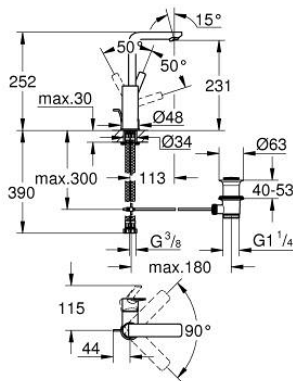

23 296 001 **LINEARE SINGLE-LEVER BASIN MIXER 1/2"**
L-SIZE

PRODUCT DESCRIPTION

- Colour: chrome
- GROHE SilkMove 28 mm ceramic cartridge
- with temperature limiter
- GROHE LongLife finish
- GROHE EcoJoy - less water, perfect flow
- maximum flow rate (at 3 bar): 5 l/min
- SpeedClean mousseur
- GROHE FastFixation Plus installation system
- swivel spout with mousseur and stop limiter
- pop-up waste set 1 1/4"
- flexible connection hoses

23 296 001 **LINEARE SINGLE-LEVER BASIN MIXER 1/2"**
L-SIZE

SPARE PARTS, July 2016 – now

- 1: Lever (Spare part-nr. 46984000)
- 2: Cap (Spare part-nr. 46581000)
- 3: Fitting ring (Spare part-nr. 07419000)
- 4: Cartridge (Spare part-nr. 46580000)
- 5: Mousseur (Spare part-nr. 48159000)
- 6: Pop-up rod (Spare part-nr. 46739000)
- 7: Shank mounting kit (Spare part-nr. 46645000)
- 8: Waste set 1 1/4" (Spare part-nr. 28910000)
- 8.1: Plug (Spare part-nr. 07182000)
- 8.2: Eccentric rod (Spare part-nr. 07052000)
- 9: Mounting wrench (Spare part-nr. 19017000)*
- 10: Eccentric rod (Spare part-nr. 07341000)*