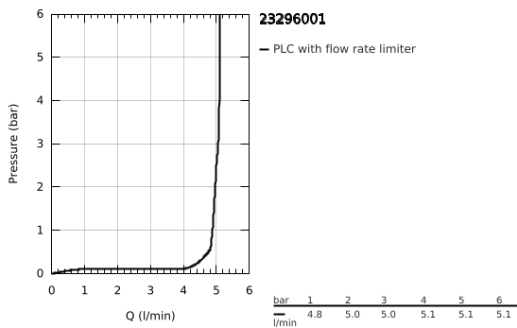

23 296 001 **LINEARE SINGLE-LEVER BASIN MIXER 1/2"**
L-SIZE

PRODUCT DESCRIPTION

- Colour: chrome
- GROHE SilkMove 28 mm ceramic cartridge
- with temperature limiter
- GROHE LongLife finish
- GROHE EcoJoy - less water, perfect flow
- maximum flow rate (at 3 bar): 5 l/min
- SpeedClean mousseur
- GROHE FastFixation Plus installation system
- swivel spout with mousseur and stop limiter
- pop-up waste set 1 1/4"
- flexible connection hoses

23 296 001 **LINEARE SINGLE-LEVER BASIN MIXER 1/2"**
L-SIZE

SPARE PARTS, July 2016 – now

- 1: Lever (Spare part-nr. 46984000)
- 2: Cap (Spare part-nr. 46581000)
- 3: Fitting ring (Spare part-nr. 07419000)
- 4: Cartridge (Spare part-nr. 46580000)
- 5: Mousseur (Spare part-nr. 48159000)
- 6: Pop-up rod (Spare part-nr. 46739000)
- 7: Shank mounting kit (Spare part-nr. 46645000)
- 8: Waste set 1 1/4" (Spare part-nr. 28910000)
- 8.1: Plug (Spare part-nr. 07182000)
- 8.2: Eccentric rod (Spare part-nr. 07052000)
- 9: Mounting wrench (Spare part-nr. 19017000)*
- 10: Eccentric rod (Spare part-nr. 07341000)*