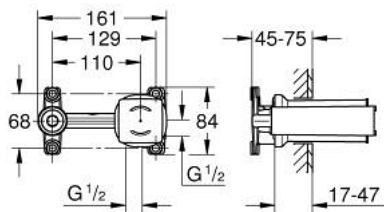

## 23 200 003 SINGLE-LEVER MIXER 1/2" CONCEALED BODY

### PRODUCT DESCRIPTION

- for 2-hole basin mixers
- wall installation
- without finishing trim set
- GROHE SilkMove 35 mm ceramic cartridge
- adjustable flow rate limiter
- spout can be positioned on the right or left
- installation depth 45 to 75 mm
- DR-brass
- includes mounting template
- allows for waterproofing of wall construction surrounding the concealed body
- with sealing sleeve

## 23 200 003 SINGLE-LEVER MIXER 1/2" CONCEALED BODY

**SPARE PARTS**, December 2024 – now

1: Cartridge (Spare part-nr. 46374000)

2: Socket Spanner (Spare part-nr. 19332000)\*

3: Extension (Spare part-nr. 46943000)\*