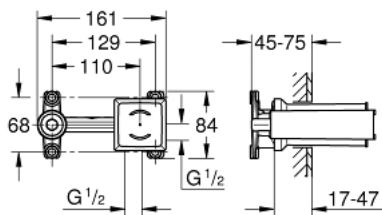

23 200 002 SINGLE-LEVER MIXER 1/2" CONCEALED BODY

PRODUCT DESCRIPTION

- for 2-hole basin mixers
- wall installation
- without finishing trim set
- GROHE SilkMove 35 mm ceramic cartridge
- adjustable flow rate limiter
- spout can be positioned on the right or left
- installation depth 45 to 75 mm
- DR-brass
- includes mounting template
- allows for waterproofing of wall construction surrounding the concealed body
- with sealing sleeve

23 200 002 **SINGLE-LEVER MIXER 1/2"**
CONCEALED BODY

SPARE PARTS, June 2018 – now

1: Cartridge (Spare part-nr. 46374000)

2: Socket Spanner (Spare part-nr. 19332000)*

3: Extension (Spare part-nr. 46943000)*