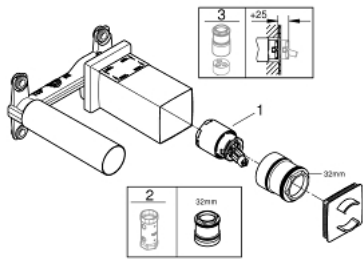

23 200 002 SINGLE-LEVER MIXER 1/2" CONCEALED BODY

PRODUCT DESCRIPTION

- for 2-hole basin mixers
- wall installation
- without finishing trim set
- GROHE SilkMove 35 mm ceramic cartridge
- adjustable flow rate limiter
- spout can be positioned on the right or left
- installation depth 45 to 75 mm
- DR-brass
- includes mounting template
- allows for waterproofing of wall construction surrounding the concealed body
- with sealing sleeve

23 200 002 **SINGLE-LEVER MIXER 1/2"**
CONCEALED BODY

SPARE PARTS, June 2018 – now

1: Cartridge (Spare part-nr. 46374000)

2: Socket Spanner (Spare part-nr. 19332000)*

3: Extension (Spare part-nr. 46943000)*