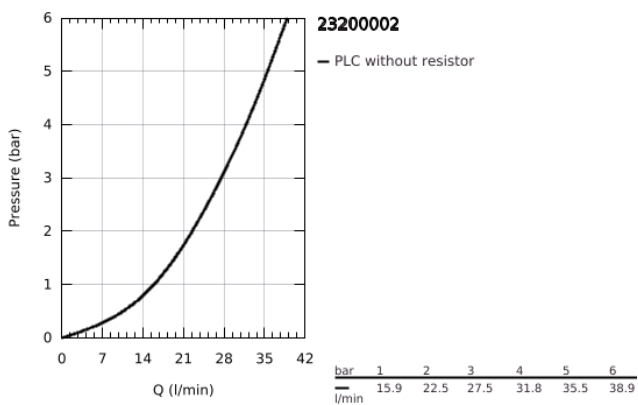

23 200 002 SINGLE-LEVER MIXER 1/2" CONCEALED BODY

PRODUCT DESCRIPTION

- for 2-hole basin mixers
- wall installation
- without finishing trim set
- GROHE SilkMove 35 mm ceramic cartridge
- adjustable flow rate limiter
- spout can be positioned on the right or left
- installation depth 45 to 75 mm
- DR-brass
- includes mounting template
- allows for waterproofing of wall construction surrounding the concealed body
- with sealing sleeve

23 200 002 **SINGLE-LEVER MIXER 1/2"**
CONCEALED BODY

SPARE PARTS, June 2018 – now

1: Cartridge (Spare part-nr. 46374000)

2: Socket Spanner (Spare part-nr. 19332000)*

3: Extension (Spare part-nr. 46943000)*