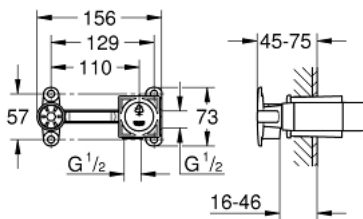

23 200 000 SINGLE-LEVER MIXER 1/2" CONCEALED BODY

PRODUCT DESCRIPTION

- for 2-hole basin mixers
- wall installation
- GROHE SilkMove 35 mm ceramic cartridge
- adjustable flow rate limiter
- installation depth 45 to 75 mm
- DR-brass
- includes mounting template

23 200 000 **SINGLE-LEVER MIXER 1/2"**
CONCEALED BODY

SPARE PARTS, February 2011 – May 2022

1: Cartridge (Spare part-nr. 46374000)

2: Socket Spanner (Spare part-nr. 19332000)*

* Optional accessories