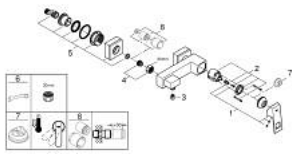

## 23 145 DC0 EUROCUBE SINGLE-LEVER SHOWER MIXER 1/2"

### PRODUCT DESCRIPTION

- Colour: supersteel
- wall mounted
- GROHE SilkMove 46 mm ceramic cartridge
- GROHE LongLife finish
- adjustable flow rate limiter
- shower bottom outlet with integrated non return-valve
- covered S-unions
- protected against backflow
- optional temperature limiter ref. no. 46 375

### SPARE PARTS, July 2018 – now

- 1: Lever (Spare part-nr. 46782DC0)
- 2: Cartridge (Spare part-nr. 46048000)
- 3: Non-return valve (Spare part-nr. 08565000)
- 4: Screw connection 1/2" (Spare part-nr. 45044DC0)
- 5: S-union (Spare part-nr. 47824DC0)
- 6: Special spanner (Spare part-nr. 19377000)\*
- 7: Temperature limiter (Spare part-nr. 46375000)\*
- 8: Extension set 1/2", 30 mm (Spare part-nr. 46238000)\*