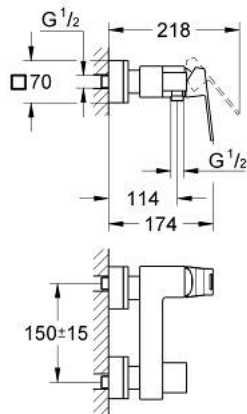

## 23 145 DC0 EUROCUBE SINGLE-LEVER SHOWER MIXER 1/2"

### PRODUCT DESCRIPTION

- Colour: supersteel
- wall mounted
- GROHE SilkMove 46 mm ceramic cartridge
- GROHE LongLife finish
- adjustable flow rate limiter
- shower bottom outlet with integrated non return-valve
- covered S-unions
- protected against backflow
- optional temperature limiter ref. no. 46 375

### SPARE PARTS, July 2018 – now

- 1: Lever (Spare part-nr. 46782DC0)
- 2: Cartridge (Spare part-nr. 46048000)
- 3: Non-return valve (Spare part-nr. 08565000)
- 4: Screw connection 1/2" (Spare part-nr. 45044DC0)
- 5: S-union (Spare part-nr. 47824DC0)
- 6: Special spanner (Spare part-nr. 19377000)\*
- 7: Temperature limiter (Spare part-nr. 46375000)\*
- 8: Extension set 1/2", 30 mm (Spare part-nr. 46238000)\*