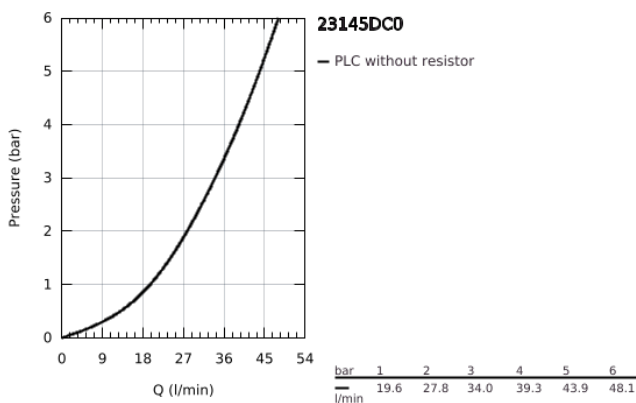

## 23 145 DC0 EUROCUBE SINGLE-LEVER SHOWER MIXER 1/2"

### PRODUCT DESCRIPTION

- Colour: supersteel
- wall mounted
- GROHE SilkMove 46 mm ceramic cartridge
- GROHE LongLife finish
- adjustable flow rate limiter
- shower bottom outlet with integrated non return-valve
- covered S-unions
- protected against backflow
- optional temperature limiter ref. no. 46 375

### SPARE PARTS, July 2018 – now

- 1: Lever (Spare part-nr. 46782DC0)
- 2: Cartridge (Spare part-nr. 46048000)
- 3: Non-return valve (Spare part-nr. 08565000)
- 4: Screw connection 1/2" (Spare part-nr. 45044DC0)
- 5: S-union (Spare part-nr. 47824DC0)
- 6: Special spanner (Spare part-nr. 19377000)\*
- 7: Temperature limiter (Spare part-nr. 46375000)\*
- 8: Extension set 1/2", 30 mm (Spare part-nr. 46238000)\*