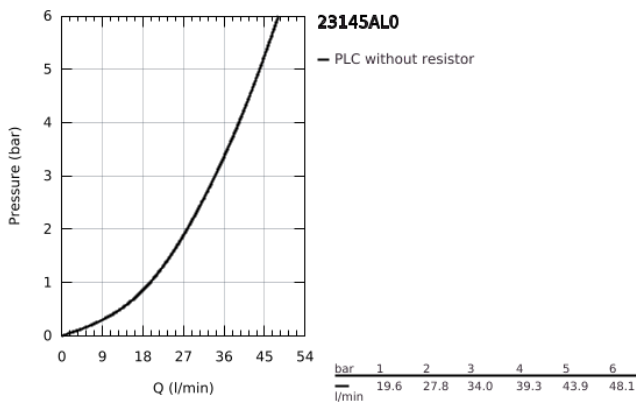

## 23 145 AL0 EUROCUBE SINGLE-LEVER SHOWER MIXER 1/2"

### PRODUCT DESCRIPTION

- Colour: brushed hard graphite
- wall mounted
- GROHE SilkMove 46 mm ceramic cartridge
- GROHE LongLife finish
- adjustable flow rate limiter
- shower bottom outlet with integrated non return-valve
- covered S-unions
- protected against backflow
- optional temperature limiter ref. no. 46 375