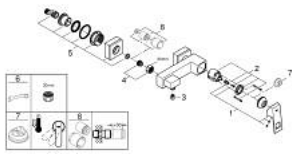

## 23 145 AL0 EUROCUBE SINGLE-LEVER SHOWER MIXER 1/2"

### PRODUCT DESCRIPTION

- Colour: brushed hard graphite
- wall mounted
- GROHE SilkMove 46 mm ceramic cartridge
- GROHE LongLife finish
- adjustable flow rate limiter
- shower bottom outlet with integrated non return-valve
- covered S-unions
- protected against backflow
- optional temperature limiter ref. no. 46 375

### SPARE PARTS, March 2019 – now

- 1: Lever (Spare part-nr. 46782AL0)
- 2: Cartridge (Spare part-nr. 46048000)
- 3: Non-return valve (Spare part-nr. 08565000)
- 4: Screw connection 1/2" (Spare part-nr. 45044AL0)
- 5: S-union (Spare part-nr. 47824AL0)
- 6: Special spanner (Spare part-nr. 19377000)\*
- 7: Temperature limiter (Spare part-nr. 46375000)\*
- 8: Extension set 1/2", 30 mm (Spare part-nr. 46238000)\*