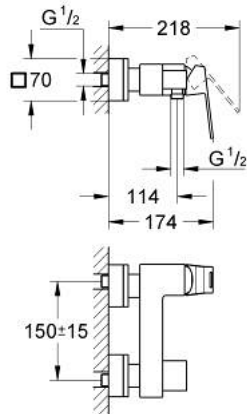

## 23 145 AL0 EUROCUBE SINGLE-LEVER SHOWER MIXER 1/2"

### PRODUCT DESCRIPTION

- Colour: brushed hard graphite
- wall mounted
- GROHE SilkMove 46 mm ceramic cartridge
- GROHE LongLife finish
- adjustable flow rate limiter
- shower bottom outlet with integrated non return-valve
- covered S-unions
- protected against backflow
- optional temperature limiter ref. no. 46 375

### SPARE PARTS, March 2019 – now

- 1: Lever (Spare part-nr. 46782AL0)
- 2: Cartridge (Spare part-nr. 46048000)
- 3: Non-return valve (Spare part-nr. 08565000)
- 4: Screw connection 1/2" (Spare part-nr. 45044AL0)
- 5: S-union (Spare part-nr. 47824AL0)
- 6: Special spanner (Spare part-nr. 19377000)\*
- 7: Temperature limiter (Spare part-nr. 46375000)\*
- 8: Extension set 1/2", 30 mm (Spare part-nr. 46238000)\*