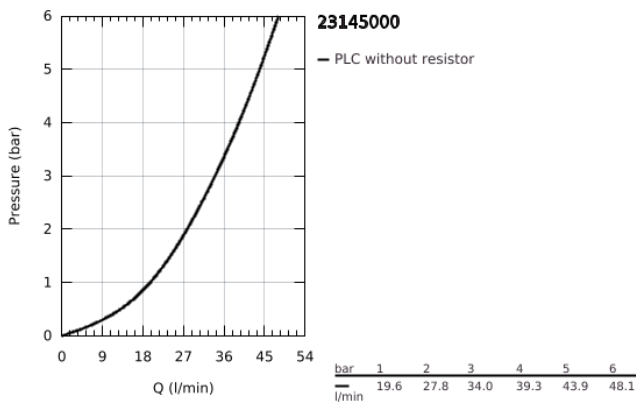

## 23 145 000 EUROCUBE SINGLE-LEVER SHOWER MIXER 1/2"

### PRODUCT DESCRIPTION

- Colour: chrome
- wall mounted
- GROHE SilkMove 46 mm ceramic cartridge
- GROHE LongLife finish
- adjustable flow rate limiter
- shower bottom outlet with integrated non return-valve
- covered S-unions
- protected against backflow