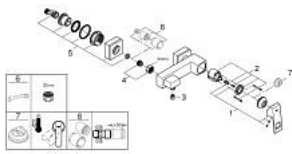

## 23 145 000 EUROCUBE SINGLE-LEVER SHOWER MIXER 1/2"

### PRODUCT DESCRIPTION

- Colour: chrome
- wall mounted
- GROHE SilkMove 46 mm ceramic cartridge
- GROHE LongLife finish
- adjustable flow rate limiter
- shower bottom outlet with integrated non return-valve
- covered S-unions
- protected against backflow

### SPARE PARTS, September 2010 – now

- 1: Lever (Spare part-nr. 46782000)
- 2: Cartridge (Spare part-nr. 46048000)
- 3: Non-return valve (Spare part-nr. 08565000)
- 4: Screw connection 1/2" (Spare part-nr. 45044000)
- 5: S-union (Spare part-nr. 47824000)
- 6: Special spanner (Spare part-nr. 19377000)\*
- 7: Temperature limiter (Spare part-nr. 46375000)\*
- 8: Extension set 1/2", 30 mm (Spare part-nr. 46238000)\*