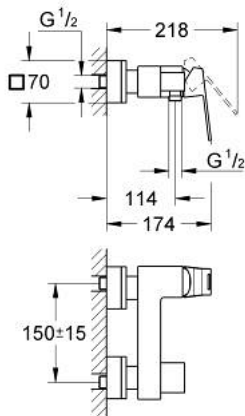

## 23 145 000 EUROCUBE SINGLE-LEVER SHOWER MIXER 1/2"

### PRODUCT DESCRIPTION

- Colour: chrome
- wall mounted
- GROHE SilkMove 46 mm ceramic cartridge
- GROHE LongLife finish
- adjustable flow rate limiter
- shower bottom outlet with integrated non return-valve
- covered S-unions
- protected against backflow

### SPARE PARTS, September 2010 – now

- 1: Lever (Spare part-nr. 46782000)
- 2: Cartridge (Spare part-nr. 46048000)
- 3: Non-return valve (Spare part-nr. 08565000)
- 4: Screw connection 1/2" (Spare part-nr. 45044000)
- 5: S-union (Spare part-nr. 47824000)
- 6: Special spanner (Spare part-nr. 19377000)\*
- 7: Temperature limiter (Spare part-nr. 46375000)\*
- 8: Extension set 1/2", 30 mm (Spare part-nr. 46238000)\*