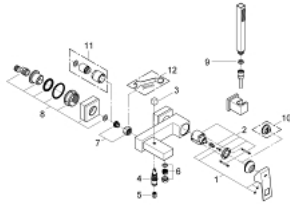

23 141 000 EUROCUBE SINGLE-LEVER BATH MIXER 1/2"

PRODUCT DESCRIPTION

- Colour: chrome
- wall mounted
- GROHE SilkMove 46 mm ceramic cartridge
- GROHE LongLife finish
- adjustable flow rate limiter
- automatic diverter: bath/shower
- mousseur

- integrated non-return valve in shower outlet

- covered S-unions
- protected against backflow

- hand shower (27 698)

- wall shower holder (27 693)

- shower hose 1500 mm (28 151)

23 141 000 EUROCUBE SINGLE-LEVER BATH MIXER 1/2"

SPARE PARTS, September 2010 – now

- 1: Lever (Spare part-nr. 46782000)
- 2: Cartridge (Spare part-nr. 46048000)
- 3: Diverter knob (Spare part-nr. 48128000)
- 4: Diverter (Spare part-nr. 65655000)
- 5: Non-return valve (Spare part-nr. 08565000)
- 6: Mousseur (Spare part-nr. 13952000)
- 7: Screw connection 1/2" (Spare part-nr. 45044000)
- 8: S-union (Spare part-nr. 47824000)
- 9: Dirt strainer (Spare part-nr. 0700200M)
- 10: Temperature limiter (Spare part-nr. 46375000)*
- 11: Extension set 1/2", 30 mm (Spare part-nr. 46238000)*
- 12: Special spanner (Spare part-nr. 19377000)*