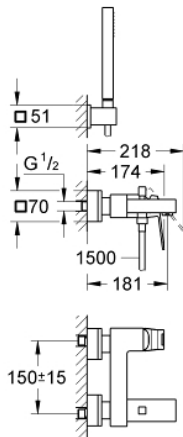

23 141 000 EUROCUBE SINGLE-LEVER BATH MIXER 1/2"

PRODUCT DESCRIPTION

- Colour: chrome
- wall mounted
- GROHE SilkMove 46 mm ceramic cartridge
- GROHE LongLife finish
- adjustable flow rate limiter
- automatic diverter: bath/shower
- mousseur

- integrated non-return valve in shower outlet

- covered S-unions
- protected against backflow

- hand shower (27 698)

- wall shower holder (27 693)

- shower hose 1500 mm (28 151)

23 141 000 EUROCUBE SINGLE-LEVER BATH MIXER 1/2"

SPARE PARTS, September 2010 – now

- 1: Lever (Spare part-nr. 46782000)
- 2: Cartridge (Spare part-nr. 46048000)
- 3: Diverter knob (Spare part-nr. 48128000)
- 4: Diverter (Spare part-nr. 65655000)
- 5: Non-return valve (Spare part-nr. 08565000)
- 6: Mousseur (Spare part-nr. 13952000)
- 7: Screw connection 1/2" (Spare part-nr. 45044000)
- 8: S-union (Spare part-nr. 47824000)
- 9: Dirt strainer (Spare part-nr. 0700200M)
- 10: Temperature limiter (Spare part-nr. 46375000)*
- 11: Extension set 1/2", 30 mm (Spare part-nr. 46238000)*
- 12: Special spanner (Spare part-nr. 19377000)*