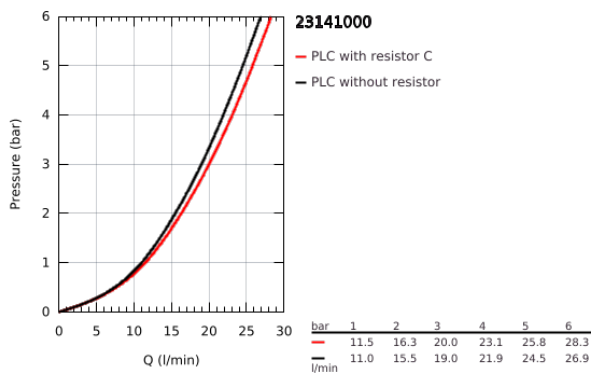

23 141 000 EUROCUBE SINGLE-LEVER BATH MIXER 1/2"

PRODUCT DESCRIPTION

- Colour: chrome
- wall mounted
- GROHE SilkMove 46 mm ceramic cartridge
- GROHE LongLife finish
- adjustable flow rate limiter
- automatic diverter: bath/shower
- mousseur

- integrated non-return valve in shower outlet

- covered S-unions
- protected against backflow

- hand shower (27 698)

- wall shower holder (27 693)

- shower hose 1500 mm (28 151)

23 141 000 EUROCUBE SINGLE-LEVER BATH MIXER 1/2"