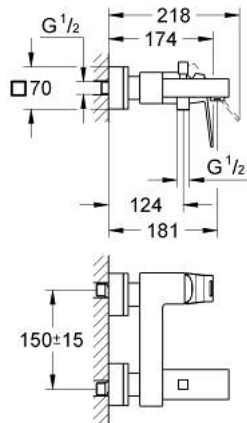

23 140 DC0 EUROCUBE SINGLE-LEVER BATH MIXER 1/2"

PRODUCT DESCRIPTION

- Colour: supersteel
- wall mounted
- GROHE SilkMove 46 mm ceramic cartridge
- GROHE LongLife finish
- adjustable flow rate limiter
- automatic diverter: bath/shower
- mousseur
- integrated non-return valve in shower outlet
- covered S-unions
- protected against backflow
- optional temperature limiter ref. no. 46 375

23 140 DC0 EUROCUBE SINGLE-LEVER BATH MIXER 1/2"

SPARE PARTS, July 2018 – now

- 1: Lever (Spare part-nr. 46782DC0)
- 2: Cartridge (Spare part-nr. 46048000)
- 3: Diverter knob (Spare part-nr. 48128DC0)
- 4: Diverter (Spare part-nr. 65655DC0)
- 5: Non-return valve (Spare part-nr. 08565000)
- 6: Mousseur (Spare part-nr. 13952DC0)
- 7: Screw connection 1/2" (Spare part-nr. 45044DC0)
- 8: S-union (Spare part-nr. 47824DC0)
- 9: Special spanner (Spare part-nr. 19377000)*
- 10: Temperature limiter (Spare part-nr. 46375000)*
- 11: Extension set 1/2", 30 mm (Spare part-nr. 46238000)*