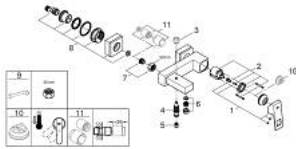

23 140 DC0 EUROCUBE SINGLE-LEVER BATH MIXER 1/2"

PRODUCT DESCRIPTION

- Colour: supersteel
- wall mounted
- GROHE SilkMove 46 mm ceramic cartridge
- GROHE LongLife finish
- adjustable flow rate limiter
- automatic diverter: bath/shower
- mousseur
- integrated non-return valve in shower outlet
- covered S-unions
- protected against backflow
- optional temperature limiter ref. no. 46 375

23 140 DC0 EUROCUBE SINGLE-LEVER BATH MIXER 1/2"

SPARE PARTS, July 2018 – now

- 1: Lever (Spare part-nr. 46782DC0)
- 2: Cartridge (Spare part-nr. 46048000)
- 3: Diverter knob (Spare part-nr. 48128DC0)
- 4: Diverter (Spare part-nr. 65655DC0)
- 5: Non-return valve (Spare part-nr. 08565000)
- 6: Mousseur (Spare part-nr. 13952DC0)
- 7: Screw connection 1/2" (Spare part-nr. 45044DC0)
- 8: S-union (Spare part-nr. 47824DC0)
- 9: Special spanner (Spare part-nr. 19377000)*
- 10: Temperature limiter (Spare part-nr. 46375000)*
- 11: Extension set 1/2", 30 mm (Spare part-nr. 46238000)*