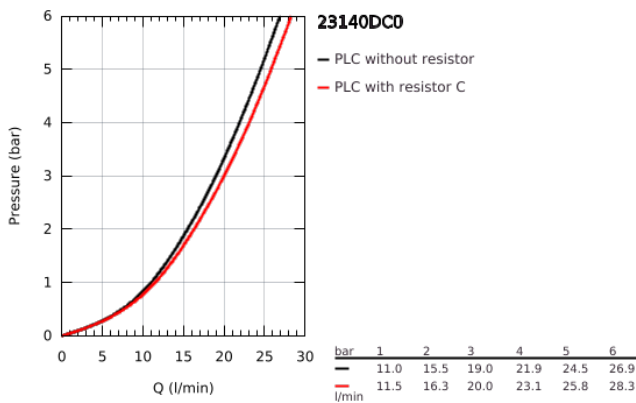

23 140 DC0 EUROCUBE SINGLE-LEVER BATH MIXER 1/2"

PRODUCT DESCRIPTION

- Colour: supersteel
- wall mounted
- GROHE SilkMove 46 mm ceramic cartridge
- GROHE LongLife finish
- adjustable flow rate limiter
- automatic diverter: bath/shower
- mousseur
- integrated non-return valve in shower outlet
- covered S-unions
- protected against backflow
- optional temperature limiter ref. no. 46 375

23 140 DC0 EUROCUBE SINGLE-LEVER BATH MIXER 1/2"

SPARE PARTS, July 2018 – now

- 1: Lever (Spare part-nr. 46782DC0)
- 2: Cartridge (Spare part-nr. 46048000)
- 3: Diverter knob (Spare part-nr. 48128DC0)
- 4: Diverter (Spare part-nr. 65655DC0)
- 5: Non-return valve (Spare part-nr. 08565000)
- 6: Mousseur (Spare part-nr. 13952DC0)
- 7: Screw connection 1/2" (Spare part-nr. 45044DC0)
- 8: S-union (Spare part-nr. 47824DC0)
- 9: Special spanner (Spare part-nr. 19377000)*
- 10: Temperature limiter (Spare part-nr. 46375000)*
- 11: Extension set 1/2", 30 mm (Spare part-nr. 46238000)*