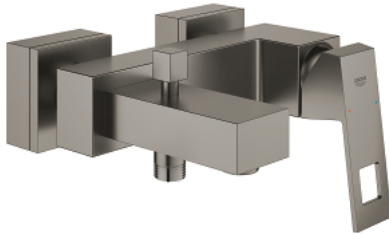

23 140 AL0 EUROCUBE SINGLE-LEVER BATH MIXER 1/2"

PRODUCT DESCRIPTION

- Colour: brushed hard graphite
- wall mounted
- GROHE SilkMove 46 mm ceramic cartridge
- GROHE LongLife finish
- adjustable flow rate limiter
- automatic diverter: bath/shower
- mousseur
- integrated non-return valve in shower outlet
- covered S-unions
- protected against backflow
- optional temperature limiter ref. no. 46 375

23 140 AL0 EUROCUBE SINGLE-LEVER BATH MIXER 1/2"

SPARE PARTS, March 2019 – now

- 1: Lever (Spare part-nr. 46782AL0)
- 2: Cartridge (Spare part-nr. 46048000)
- 3: Diverter knob (Spare part-nr. 48128AL0)
- 4: Diverter (Spare part-nr. 65655AL0)
- 5: Non-return valve (Spare part-nr. 08565000)
- 6: Mousseur (Spare part-nr. 13952AL0)
- 7: Screw connection 1/2" (Spare part-nr. 45044AL0)
- 8: S-union (Spare part-nr. 47824AL0)
- 9: Special spanner (Spare part-nr. 19377000)*
- 10: Temperature limiter (Spare part-nr. 46375000)*
- 11: Extension set 1/2", 30 mm (Spare part-nr. 46238000)*