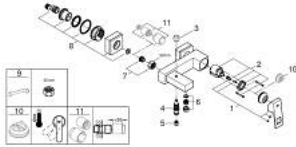

23 140 AL0 EUROCUBE SINGLE-LEVER BATH MIXER 1/2"

PRODUCT DESCRIPTION

- Colour: brushed hard graphite
- wall mounted
- GROHE SilkMove 46 mm ceramic cartridge
- GROHE LongLife finish
- adjustable flow rate limiter
- automatic diverter: bath/shower
- mousseur
- integrated non-return valve in shower outlet
- covered S-unions
- protected against backflow
- optional temperature limiter ref. no. 46 375

23 140 AL0 EUROCUBE SINGLE-LEVER BATH MIXER 1/2"

SPARE PARTS, March 2019 – now

- 1: Lever (Spare part-nr. 46782AL0)
- 2: Cartridge (Spare part-nr. 46048000)
- 3: Diverter knob (Spare part-nr. 48128AL0)
- 4: Diverter (Spare part-nr. 65655AL0)
- 5: Non-return valve (Spare part-nr. 08565000)
- 6: Mousseur (Spare part-nr. 13952AL0)
- 7: Screw connection 1/2" (Spare part-nr. 45044AL0)
- 8: S-union (Spare part-nr. 47824AL0)
- 9: Special spanner (Spare part-nr. 19377000)*
- 10: Temperature limiter (Spare part-nr. 46375000)*
- 11: Extension set 1/2", 30 mm (Spare part-nr. 46238000)*