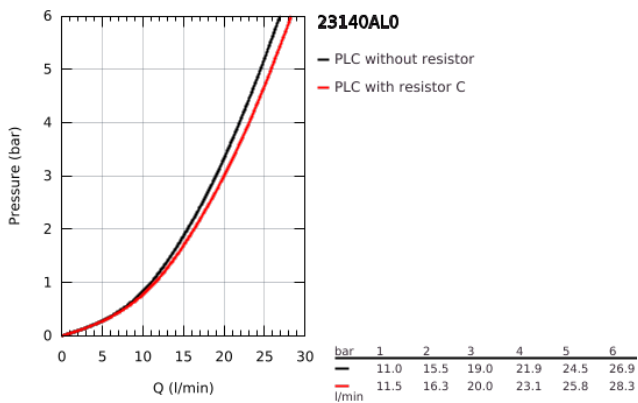

23 140 AL0 EUROCUBE SINGLE-LEVER BATH MIXER 1/2"

PRODUCT DESCRIPTION

- Colour: brushed hard graphite
- wall mounted
- GROHE SilkMove 46 mm ceramic cartridge
- GROHE LongLife finish
- adjustable flow rate limiter
- automatic diverter: bath/shower
- mousseur
- integrated non-return valve in shower outlet
- covered S-unions
- protected against backflow
- optional temperature limiter ref. no. 46 375

23 140 AL0 EUROCUBE SINGLE-LEVER BATH MIXER 1/2"

SPARE PARTS, March 2019 – now

- 1: Lever (Spare part-nr. 46782AL0)
- 2: Cartridge (Spare part-nr. 46048000)
- 3: Diverter knob (Spare part-nr. 48128AL0)
- 4: Diverter (Spare part-nr. 65655AL0)
- 5: Non-return valve (Spare part-nr. 08565000)
- 6: Mousseur (Spare part-nr. 13952AL0)
- 7: Screw connection 1/2" (Spare part-nr. 45044AL0)
- 8: S-union (Spare part-nr. 47824AL0)
- 9: Special spanner (Spare part-nr. 19377000)*
- 10: Temperature limiter (Spare part-nr. 46375000)*
- 11: Extension set 1/2", 30 mm (Spare part-nr. 46238000)*