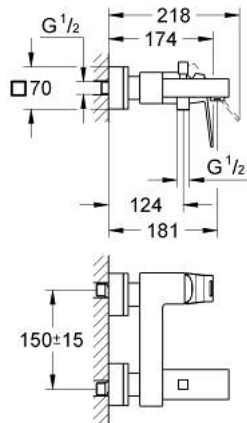

23 140 AL0 EUROCUBE SINGLE-LEVER BATH MIXER 1/2"

PRODUCT DESCRIPTION

- Colour: brushed hard graphite
- wall mounted
- GROHE SilkMove 46 mm ceramic cartridge
- GROHE LongLife finish
- adjustable flow rate limiter
- automatic diverter: bath/shower
- mousseur
- integrated non-return valve in shower outlet
- covered S-unions
- protected against backflow
- optional temperature limiter ref. no. 46 375

23 140 AL0 EUROCUBE SINGLE-LEVER BATH MIXER 1/2"

SPARE PARTS, March 2019 – now

- 1: Lever (Spare part-nr. 46782AL0)
- 2: Cartridge (Spare part-nr. 46048000)
- 3: Diverter knob (Spare part-nr. 48128AL0)
- 4: Diverter (Spare part-nr. 65655AL0)
- 5: Non-return valve (Spare part-nr. 08565000)
- 6: Mousseur (Spare part-nr. 13952AL0)
- 7: Screw connection 1/2" (Spare part-nr. 45044AL0)
- 8: S-union (Spare part-nr. 47824AL0)
- 9: Special spanner (Spare part-nr. 19377000)*
- 10: Temperature limiter (Spare part-nr. 46375000)*
- 11: Extension set 1/2", 30 mm (Spare part-nr. 46238000)*