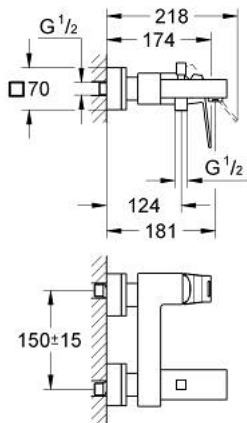

23 140 00F EUROCUBE SINGLE-LEVER BATH MIXER 1/2"

PRODUCT DESCRIPTION

- Colour: chrome
- wall mounted
- GROHE SilkMove 46 mm ceramic cartridge
- GROHE LongLife finish
- adjustable flow rate limiter
- automatic diverter: bath/shower
- mousseur

- integrated non-return valve in shower outlet

- covered S-unions
- protected against backflow
- optional temperature limiter ref. no. 46 375