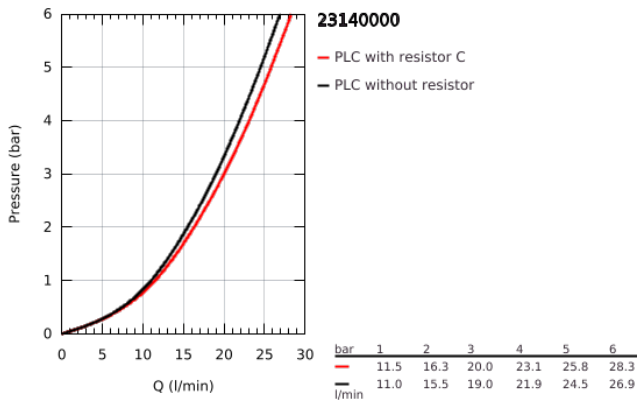

## 23 140 000 EUROCUBE SINGLE-LEVER BATH MIXER 1/2"

### PRODUCT DESCRIPTION

- Colour: chrome
- wall mounted
- GROHE SilkMove 46 mm ceramic cartridge
- GROHE LongLife finish
- adjustable flow rate limiter
- automatic diverter: bath/shower
- mousseur
- integrated non-return valve in shower outlet
- covered S-unions
- protected against backflow