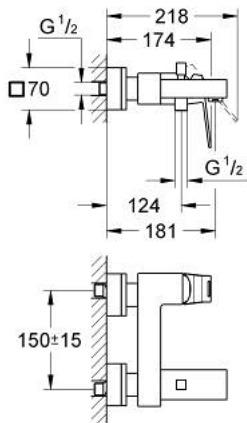

## 23 140 000 EUROCUBE SINGLE-LEVER BATH MIXER 1/2"

### PRODUCT DESCRIPTION

- Colour: chrome
- wall mounted
- GROHE SilkMove 46 mm ceramic cartridge
- GROHE LongLife finish
- adjustable flow rate limiter
- automatic diverter: bath/shower
- mousseur
- integrated non-return valve in shower outlet
- covered S-unions
- protected against backflow

### SPARE PARTS, September 2010 – now

- 1: Lever (Spare part-nr. 46782000)
- 2: Cartridge (Spare part-nr. 46048000)
- 3: Diverter knob (Spare part-nr. 48128000)
- 4: Diverter (Spare part-nr. 65655000)
- 5: Non-return valve (Spare part-nr. 08565000)
- 6: Mousseur (Spare part-nr. 13952000)
- 7: Screw connection 1/2" (Spare part-nr. 45044000)
- 8: S-union (Spare part-nr. 47824000)
- 9: Special spanner (Spare part-nr. 19377000)\*
- 10: Temperature limiter (Spare part-nr. 46375000)\*
- 11: Extension set 1/2", 30 mm (Spare part-nr. 46238000)\*