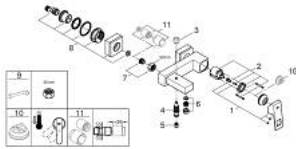

### PRODUCT DESCRIPTION

- Colour: chrome
- wall mounted
- GROHE SilkMove 46 mm ceramic cartridge
- GROHE LongLife finish
- adjustable flow rate limiter
- automatic diverter: bath/shower
- mousseur
- integrated non-return valve in shower outlet
- covered S-unions
- protected against backflow

### SPARE PARTS, September 2010 – now

- 1: Lever (Spare part-nr. 46782000)
- 2: Cartridge (Spare part-nr. 46048000)
- 3: Diverter knob (Spare part-nr. 48128000)
- 4: Diverter (Spare part-nr. 65655000)
- 5: Non-return valve (Spare part-nr. 08565000)
- 6: Mousseur (Spare part-nr. 13952000)
- 7: Screw connection 1/2" (Spare part-nr. 45044000)
- 8: S-union (Spare part-nr. 47824000)
- 9: Special spanner (Spare part-nr. 19377000)\*
- 10: Temperature limiter (Spare part-nr. 46375000)\*
- 11: Extension set 1/2", 30 mm (Spare part-nr. 46238000)\*