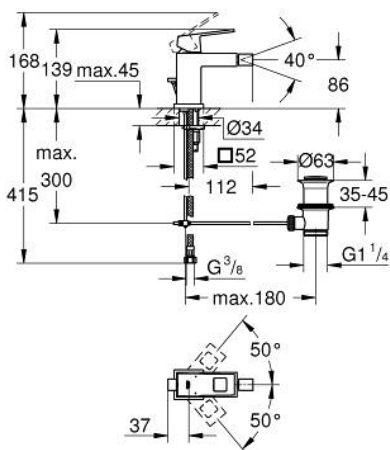

23 138 000 **EUROCUBE SINGLE-LEVER BIDET MIXER 1/2"**  
**S-SIZE**

**PRODUCT DESCRIPTION**

- Colour: chrome
- GROHE SilkMove 28 mm ceramic cartridge
- temperature limiter
- GROHE LongLife finish
- GROHE EcoJoy - less water, perfect flow
- maximum flow rate (at 3 bar): 5 l/min
- GROHE FastFixation Plus installation system
- ball-joint mousseur
- pop-up waste set 1 1/4"
- flexible connection hoses

23 138 000 **EUROCUBE SINGLE-LEVER BIDET MIXER 1/2"**  
**S-SIZE**

**SPARE PARTS**, September 2010 – now

- 1: Lever (Spare part-nr. 46786000)
  - 2: Fitting ring (Spare part-nr. 46715000)
  - 3: Cartridge (Spare part-nr. 46580000)
  - 4: Ball-joint aerator (Spare part-nr. 46791000)
  - 5: Pop-up rod (Spare part-nr. 46787000)
  - 6: Shank mounting kit (Spare part-nr. 46645000)
  - 7: Waste set 1 1/4" (Spare part-nr. 28910000)
  - 7.1: Plug (Spare part-nr. 07182000)
  - 7.2: Eccentric rod (Spare part-nr. 07052000)
  - 8: Mounting wrench (Spare part-nr. 19017000)\*
  - 9: Eccentric rod (Spare part-nr. 07341000)\*
- \* Optional accessories