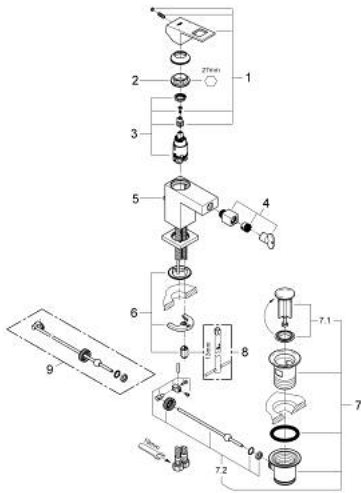

23 138 000 **EUROCUBE SINGLE-LEVER BIDET MIXER 1/2"**  
**S-SIZE**

**PRODUCT DESCRIPTION**

- Colour: chrome
- GROHE SilkMove 28 mm ceramic cartridge
- temperature limiter
- GROHE LongLife finish
- GROHE EcoJoy - less water, perfect flow
- maximum flow rate (at 3 bar): 5 l/min
- GROHE FastFixation Plus installation system
- ball-joint mousseur
- pop-up waste set 1 1/4"
- flexible connection hoses

23 138 000 **EUROCUBE SINGLE-LEVER BIDET MIXER 1/2"**  
**S-SIZE**

**SPARE PARTS**, September 2010 – now

- 1: Lever (Spare part-nr. 46786000)
  - 2: Fitting ring (Spare part-nr. 46715000)
  - 3: Cartridge (Spare part-nr. 46580000)
  - 4: Ball-joint aerator (Spare part-nr. 46791000)
  - 5: Pop-up rod (Spare part-nr. 46787000)
  - 6: Shank mounting kit (Spare part-nr. 46645000)
  - 7: Waste set 1 1/4" (Spare part-nr. 28910000)
  - 7.1: Plug (Spare part-nr. 07182000)
  - 7.2: Eccentric rod (Spare part-nr. 07052000)
  - 8: Mounting wrench (Spare part-nr. 19017000)\*
  - 9: Eccentric rod (Spare part-nr. 07341000)\*
- \* Optional accessories