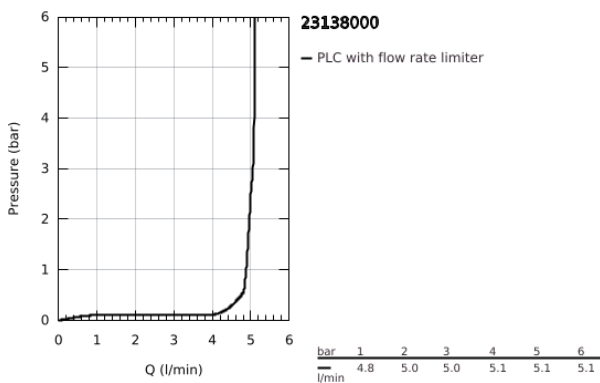

23 138 000 **EUROCUBE SINGLE-LEVER BIDET MIXER 1/2"**  
**S-SIZE**

**PRODUCT DESCRIPTION**

- Colour: chrome
- GROHE SilkMove 28 mm ceramic cartridge
- temperature limiter
- GROHE LongLife finish
- GROHE EcoJoy - less water, perfect flow
- maximum flow rate (at 3 bar): 5 l/min
- GROHE FastFixation Plus installation system
- ball-joint mousseur
- pop-up waste set 1 1/4"
- flexible connection hoses

23 138 000 **EUROCUBE SINGLE-LEVER BIDET MIXER 1/2"**  
**S-SIZE**

**SPARE PARTS**, September 2010 – now

- 1: Lever (Spare part-nr. 46786000)
  - 2: Fitting ring (Spare part-nr. 46715000)
  - 3: Cartridge (Spare part-nr. 46580000)
  - 4: Ball-joint aerator (Spare part-nr. 46791000)
  - 5: Pop-up rod (Spare part-nr. 46787000)
  - 6: Shank mounting kit (Spare part-nr. 46645000)
  - 7: Waste set 1 1/4" (Spare part-nr. 28910000)
  - 7.1: Plug (Spare part-nr. 07182000)
  - 7.2: Eccentric rod (Spare part-nr. 07052000)
  - 8: Mounting wrench (Spare part-nr. 19017000)\*
  - 9: Eccentric rod (Spare part-nr. 07341000)\*
- \* Optional accessories