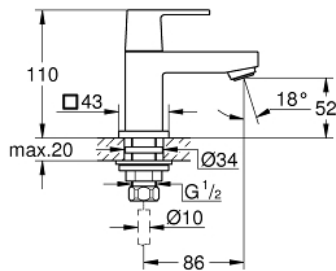

23 137 000 EUROCUBE PILLAR TAP XS-SIZE

PRODUCT DESCRIPTION

- Colour: chrome
- ceramic headpart
- GROHE LongLife finish
- GROHE EcoJoy - less water, perfect flow
- maximum flow rate (at 3 bar): 5 l/min
- SpeedClean mousseur

23 137 000 EUROCUBE PILLAR TAP XS-SIZE

SPARE PARTS, September 2011 – now

- 1: Eurocube lever (Spare part-nr. 48127000)
 - 1.10: Replacement handle connection kit (Spare part-nr. 45186000)
 - 1.10.1: O-ring Ø18,2 x Ø1,7 (Spare part-nr. 0392400M)
 - 2: Ceramic headpart, 1/2" (Spare part-nr. 45882000)
 - 2.1: O-ring Ø18,2 x Ø1,7 (Spare part-nr. 0392400M)
 - 3: Flow straightener (Spare part-nr. 13955000)
 - 4: Shank fastening assembly 1/2" (Spare part-nr. 45000000)
 - 5: Coupling nut 1/2" (Spare part-nr. 1290100M)
 - 5.1: Fibre seal dia. Ø18.5 x Ø12 x 2 (Spare part-nr. 0138900M)
 - 6: Coupling nut 1/2" x 14.5 mm (Spare part-nr. 1290200M)*
- * Optional accessories