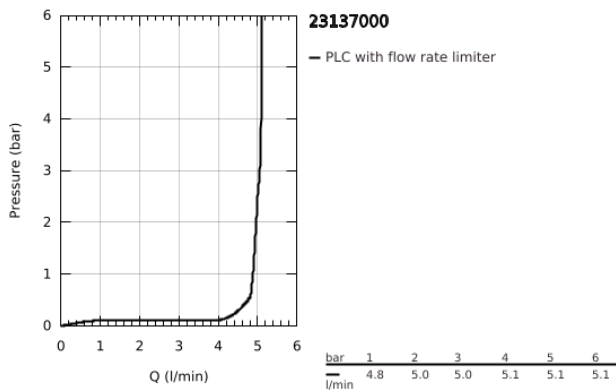

23 137 000 EUROCUBE PILLAR TAP XS-SIZE

PRODUCT DESCRIPTION

- Colour: chrome
- ceramic headpart
- GROHE LongLife finish
- GROHE EcoJoy - less water, perfect flow
- maximum flow rate (at 3 bar): 5 l/min
- SpeedClean mousseur

23 137 000 EUROCUBE PILLAR TAP XS-SIZE

SPARE PARTS, September 2011 – now

- 1: Eurocube lever (Spare part-nr. 48127000)
 - 1.10: Replacement handle connection kit (Spare part-nr. 45186000)
 - 1.10.1: O-ring Ø18,2 x Ø1,7 (Spare part-nr. 0392400M)
 - 2: Ceramic headpart, 1/2" (Spare part-nr. 45882000)
 - 2.1: O-ring Ø18,2 x Ø1,7 (Spare part-nr. 0392400M)
 - 3: Flow straightener (Spare part-nr. 13955000)
 - 4: Shank fastening assembly 1/2" (Spare part-nr. 45000000)
 - 5: Coupling nut 1/2" (Spare part-nr. 1290100M)
 - 5.1: Fibre seal dia. Ø18.5 x Ø12 x 2 (Spare part-nr. 0138900M)
 - 6: Coupling nut 1/2" x 14.5 mm (Spare part-nr. 1290200M)*
- * Optional accessories