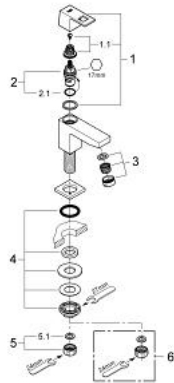

23 137 000 EUROCUBE PILLAR TAP XS-SIZE

PRODUCT DESCRIPTION

- Colour: chrome
- ceramic headpart
- GROHE LongLife finish
- GROHE EcoJoy - less water, perfect flow
- maximum flow rate (at 3 bar): 5 l/min
- SpeedClean mousseur

23 137 000 EUROCUBE PILLAR TAP XS-SIZE

SPARE PARTS, September 2011 – now

- 1: Eurocube lever (Spare part-nr. 48127000)
 - 1.10: Replacement handle connection kit (Spare part-nr. 45186000)
 - 1.10.1: O-ring Ø18,2 x Ø1,7 (Spare part-nr. 0392400M)
 - 2: Ceramic headpart, 1/2" (Spare part-nr. 45882000)
 - 2.1: O-ring Ø18,2 x Ø1,7 (Spare part-nr. 0392400M)
 - 3: Flow straightener (Spare part-nr. 13955000)
 - 4: Shank fastening assembly 1/2" (Spare part-nr. 45000000)
 - 5: Coupling nut 1/2" (Spare part-nr. 1290100M)
 - 5.1: Fibre seal dia. Ø18.5 x Ø12 x 2 (Spare part-nr. 0138900M)
 - 6: Coupling nut 1/2" x 14.5 mm (Spare part-nr. 1290200M)*
- * Optional accessories