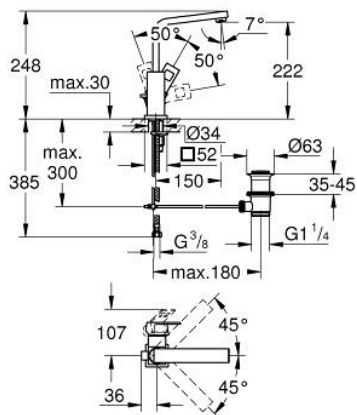

23 135 DC0 **EUROCUBE SINGLE-LEVER BASIN MIXER 1/2"**  
**L-SIZE**

**PRODUCT DESCRIPTION**

- Colour: supersteel
- GROHE SilkMove 28 mm ceramic cartridge
- temperature limiter
- GROHE LongLife finish
- GROHE EcoJoy - less water, perfect flow
- maximum flow rate (at 3 bar): 5 l/min
- SpeedClean mousseur
- GROHE FastFixation Plus installation system
- swivel tubular spout
- pop-up waste set 1 1/4"
- flexible connection hoses

## 23 135 DC0 EUROCUBE SINGLE-LEVER BASIN MIXER 1/2" L-SIZE

### SPARE PARTS, July 2018 – now

- 1: Lever (Spare part-nr. 46788DC0)
- 2: Cap (Spare part-nr. 46581DC0)
- 3: Fitting ring (Spare part-nr. 07419000)
- 4: Cartridge (Spare part-nr. 46580000)
- 5: Outlet (Spare part-nr. 13322DC0)
- 5.1: Mousseur (Spare part-nr. 13929DC0)
- 6: Pop-up rod (Spare part-nr. 46787DC0)
- 7: Shank mounting kit (Spare part-nr. 46645000)
- 8: Waste set 1 1/4" (Spare part-nr. 28910DC0)
- 8.1: Plug (Spare part-nr. 07182DC0)
- 8.2: Eccentric rod (Spare part-nr. 07052000)
- 9: Eccentric rod (Spare part-nr. 07341000)\*
- 10: Mounting wrench (Spare part-nr. 19017000)\*