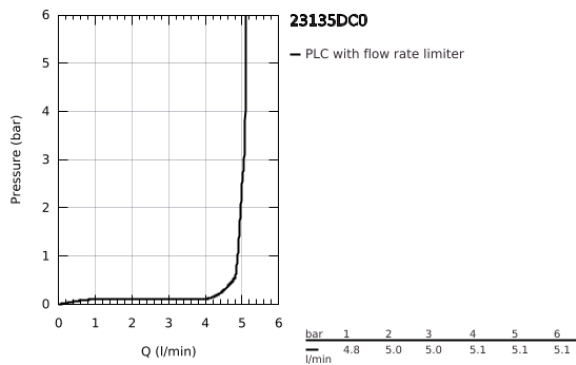

23 135 DC0 **EUROCUBE SINGLE-LEVER BASIN MIXER 1/2"**  
**L-SIZE**

**PRODUCT DESCRIPTION**

- Colour: supersteel
- GROHE SilkMove 28 mm ceramic cartridge
- temperature limiter
- GROHE LongLife finish
- GROHE EcoJoy - less water, perfect flow
- maximum flow rate (at 3 bar): 5 l/min
- SpeedClean mousseur
- GROHE FastFixation Plus installation system
- swivel tubular spout
- pop-up waste set 1 1/4"
- flexible connection hoses

## 23 135 DC0 EUROCUBE SINGLE-LEVER BASIN MIXER 1/2" L-SIZE