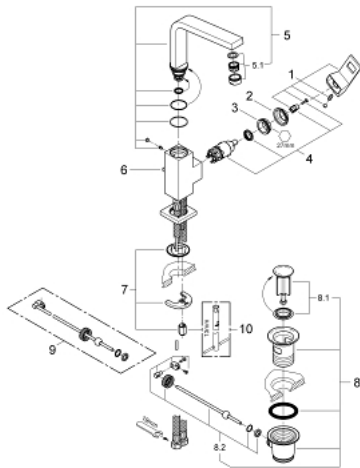

23 135 DC0 **EUROCUBE SINGLE-LEVER BASIN MIXER 1/2"**  
**L-SIZE**

**PRODUCT DESCRIPTION**

- Colour: supersteel
- GROHE SilkMove 28 mm ceramic cartridge
- temperature limiter
- GROHE LongLife finish
- GROHE EcoJoy - less water, perfect flow
- maximum flow rate (at 3 bar): 5 l/min
- SpeedClean mousseur
- GROHE FastFixation Plus installation system
- swivel tubular spout
- pop-up waste set 1 1/4"
- flexible connection hoses

## 23 135 DC0 EUROCUBE SINGLE-LEVER BASIN MIXER 1/2" L-SIZE

### SPARE PARTS, July 2018 – now

- 1: Lever (Spare part-nr. 46788DC0)
- 2: Cap (Spare part-nr. 46581DC0)
- 3: Fitting ring (Spare part-nr. 07419000)
- 4: Cartridge (Spare part-nr. 46580000)
- 5: Outlet (Spare part-nr. 13322DC0)
- 5.1: Mousseur (Spare part-nr. 13929DC0)
- 6: Pop-up rod (Spare part-nr. 46787DC0)
- 7: Shank mounting kit (Spare part-nr. 46645000)
- 8: Waste set 1 1/4" (Spare part-nr. 28910DC0)
- 8.1: Plug (Spare part-nr. 07182DC0)
- 8.2: Eccentric rod (Spare part-nr. 07052000)
- 9: Eccentric rod (Spare part-nr. 07341000)\*
- 10: Mounting wrench (Spare part-nr. 19017000)\*