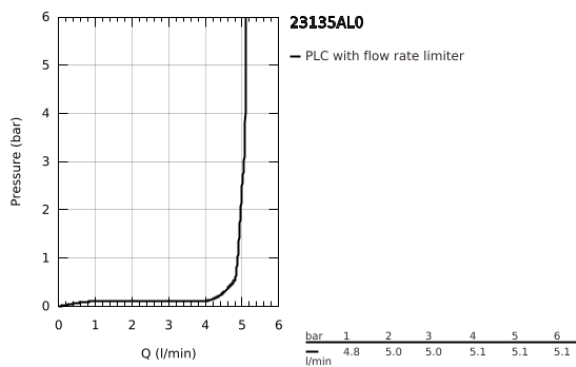

23 135 AL0 EUROCUBE SINGLE-LEVER BASIN MIXER 1/2" L-SIZE

PRODUCT DESCRIPTION

- Colour: brushed hard graphite
- GROHE SilkMove 28 mm ceramic cartridge
- temperature limiter
- GROHE LongLife finish
- GROHE EcoJoy - less water, perfect flow
- maximum flow rate (at 3 bar): 5 l/min
- SpeedClean mousseur
- GROHE FastFixation Plus installation system
- swivel tubular spout
- pop-up waste set 1 1/4"
- flexible connection hoses

23 135 AL0 EUROCUBE SINGLE-LEVER BASIN MIXER 1/2" L-SIZE

SPARE PARTS, March 2019 – now

- 1: Lever (Spare part-nr. 46788AL0)
- 2: Cap (Spare part-nr. 46581AL0)
- 3: Fitting ring (Spare part-nr. 07419000)
- 4: Cartridge (Spare part-nr. 46580000)
- 5: Outlet (Spare part-nr. 13322AL0)
- 5.1: Mousseur (Spare part-nr. 13929AL0)
- 6: Pop-up rod (Spare part-nr. 46787AL0)
- 7: Shank mounting kit (Spare part-nr. 46645000)
- 8: Waste set 1 1/4" (Spare part-nr. 28910AL0)
- 8.1: Plug (Spare part-nr. 07182AL0)
- 8.2: Eccentric rod (Spare part-nr. 07052000)
- 9: Eccentric rod (Spare part-nr. 07341000)*
- 10: Mounting wrench (Spare part-nr. 19017000)*