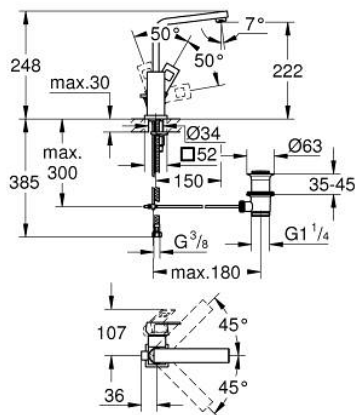

23 135 AL0 EUROCUBE SINGLE-LEVER BASIN MIXER 1/2" L-SIZE

PRODUCT DESCRIPTION

- Colour: brushed hard graphite
- GROHE SilkMove 28 mm ceramic cartridge
- temperature limiter
- GROHE LongLife finish
- GROHE EcoJoy - less water, perfect flow
- maximum flow rate (at 3 bar): 5 l/min
- SpeedClean mousseur
- GROHE FastFixation Plus installation system
- swivel tubular spout
- pop-up waste set 1 1/4"
- flexible connection hoses

23 135 AL0 EUROCUBE SINGLE-LEVER BASIN MIXER 1/2" L-SIZE

SPARE PARTS, March 2019 – now

- 1: Lever (Spare part-nr. 46788AL0)
- 2: Cap (Spare part-nr. 46581AL0)
- 3: Fitting ring (Spare part-nr. 07419000)
- 4: Cartridge (Spare part-nr. 46580000)
- 5: Outlet (Spare part-nr. 13322AL0)
- 5.1: Mousseur (Spare part-nr. 13929AL0)
- 6: Pop-up rod (Spare part-nr. 46787AL0)
- 7: Shank mounting kit (Spare part-nr. 46645000)
- 8: Waste set 1 1/4" (Spare part-nr. 28910AL0)
- 8.1: Plug (Spare part-nr. 07182AL0)
- 8.2: Eccentric rod (Spare part-nr. 07052000)
- 9: Eccentric rod (Spare part-nr. 07341000)*
- 10: Mounting wrench (Spare part-nr. 19017000)*