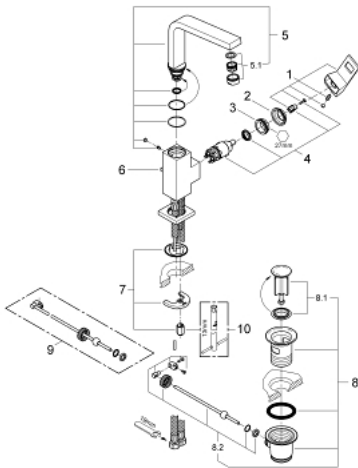

23 135 AL0 EUROCUBE SINGLE-LEVER BASIN MIXER 1/2" L-SIZE

PRODUCT DESCRIPTION

- Colour: brushed hard graphite
- GROHE SilkMove 28 mm ceramic cartridge
- temperature limiter
- GROHE LongLife finish
- GROHE EcoJoy - less water, perfect flow
- maximum flow rate (at 3 bar): 5 l/min
- SpeedClean mousseur
- GROHE FastFixation Plus installation system
- swivel tubular spout
- pop-up waste set 1 1/4"
- flexible connection hoses

23 135 AL0 EUROCUBE SINGLE-LEVER BASIN MIXER 1/2" L-SIZE

SPARE PARTS, March 2019 – now

- 1: Lever (Spare part-nr. 46788AL0)
- 2: Cap (Spare part-nr. 46581AL0)
- 3: Fitting ring (Spare part-nr. 07419000)
- 4: Cartridge (Spare part-nr. 46580000)
- 5: Outlet (Spare part-nr. 13322AL0)
- 5.1: Mousseur (Spare part-nr. 13929AL0)
- 6: Pop-up rod (Spare part-nr. 46787AL0)
- 7: Shank mounting kit (Spare part-nr. 46645000)
- 8: Waste set 1 1/4" (Spare part-nr. 28910AL0)
- 8.1: Plug (Spare part-nr. 07182AL0)
- 8.2: Eccentric rod (Spare part-nr. 07052000)
- 9: Eccentric rod (Spare part-nr. 07341000)*
- 10: Mounting wrench (Spare part-nr. 19017000)*