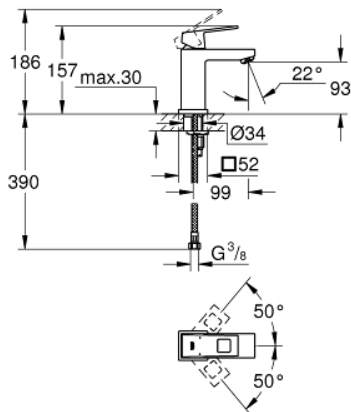

23 132 00E **EUROCUBE SINGLE-LEVER BASIN MIXER 1/2"**  
**S-SIZE**

**PRODUCT DESCRIPTION**

- Colour: chrome
- GROHE SilkMove 28 mm ceramic cartridge
- temperature limiter
- GROHE LongLife finish
- GROHE EcoJoy - less water, perfect flow
- maximum flow rate (at 3 bar): 5 l/min
- SpeedClean mousseur
- GROHE FastFixation Plus installation system
- smooth body
- flexible connection hoses

23 132 00E **EUROCUBE SINGLE-LEVER BASIN MIXER 1/2"**  
**S-SIZE**

**SPARE PARTS**, November 2010 – now

- 1: Lever (Spare part-nr. 46786000)
  - 2: Fitting ring (Spare part-nr. 46715000)
  - 3: Cartridge (Spare part-nr. 46580000)
  - 4: Mousseur (Spare part-nr. 48159000)
  - 5: Shank mounting kit (Spare part-nr. 46645000)
  - 6: Mounting wrench (Spare part-nr. 19017000)\*
- \* Optional accessories