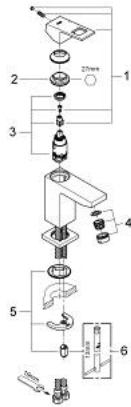

23 132 00E **EUROCUBE SINGLE-LEVER BASIN MIXER 1/2"**  
**S-SIZE**

**PRODUCT DESCRIPTION**

- Colour: chrome
- GROHE SilkMove 28 mm ceramic cartridge
- temperature limiter
- GROHE LongLife finish
- GROHE EcoJoy - less water, perfect flow
- maximum flow rate (at 3 bar): 5 l/min
- SpeedClean mousseur
- GROHE FastFixation Plus installation system
- smooth body
- flexible connection hoses

23 132 00E **EUROCUBE SINGLE-LEVER BASIN MIXER 1/2"**  
**S-SIZE**

**SPARE PARTS**, November 2010 – now

- 1: Lever (Spare part-nr. 46786000)
  - 2: Fitting ring (Spare part-nr. 46715000)
  - 3: Cartridge (Spare part-nr. 46580000)
  - 4: Mousseur (Spare part-nr. 48159000)
  - 5: Shank mounting kit (Spare part-nr. 46645000)
  - 6: Mounting wrench (Spare part-nr. 19017000)\*
- \* Optional accessories