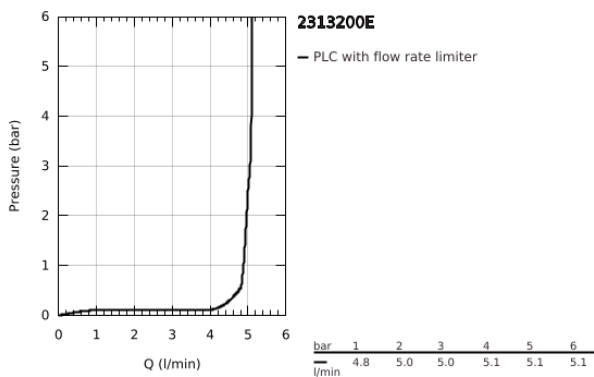

23 132 00E **EUROCUBE SINGLE-LEVER BASIN MIXER 1/2"**  
**S-SIZE**

**PRODUCT DESCRIPTION**

- Colour: chrome
- GROHE SilkMove 28 mm ceramic cartridge
- temperature limiter
- GROHE LongLife finish
- GROHE EcoJoy - less water, perfect flow
- maximum flow rate (at 3 bar): 5 l/min
- SpeedClean mousseur
- GROHE FastFixation Plus installation system
- smooth body
- flexible connection hoses

23 132 00E **EUROCUBE SINGLE-LEVER BASIN MIXER 1/2"**  
**S-SIZE**

**SPARE PARTS**, November 2010 – now

- 1: Lever (Spare part-nr. 46786000)
  - 2: Fitting ring (Spare part-nr. 46715000)
  - 3: Cartridge (Spare part-nr. 46580000)
  - 4: Mousseur (Spare part-nr. 48159000)
  - 5: Shank mounting kit (Spare part-nr. 46645000)
  - 6: Mounting wrench (Spare part-nr. 19017000)\*
- \* Optional accessories