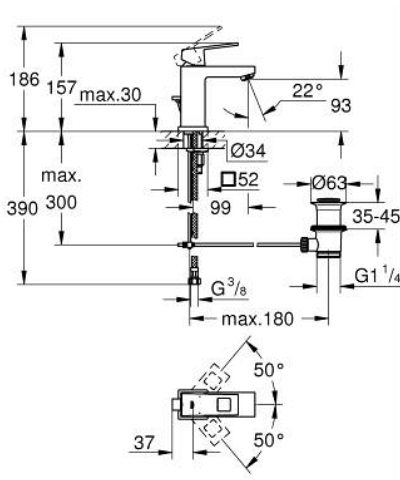

23 127 DC0 **EUROCUBE SINGLE-LEVER BASIN MIXER 1/2"**
S-SIZE

PRODUCT DESCRIPTION

- Colour: supersteel
- GROHE SilkMove 28 mm ceramic cartridge
- temperature limiter
- GROHE LongLife finish
- GROHE EcoJoy - less water, perfect flow
- maximum flow rate (at 3 bar): 5 l/min
- GROHE FastFixation Plus installation system
- pop-up waste set 1 1/4"
- flexible connection hoses

23 127 DC0 EUROCUBE SINGLE-LEVER BASIN MIXER 1/2" S-SIZE

SPARE PARTS, July 2018 – February 2022

- 1: Lever (Spare part-nr. 46786DC0)
- 2: Fitting ring (Spare part-nr. 46715000)
- 3: Cartridge (Spare part-nr. 46580000)
- 4: Mousseur (Spare part-nr. 48159DC0)
- 6: Shank mounting kit (Spare part-nr. 46645000)
- 7: Waste set 1 1/4" (Spare part-nr. 28910DC0)
- 7.1: Plug (Spare part-nr. 07182DC0)
- 7.2: Eccentric rod (Spare part-nr. 07052000)
- 8: Mounting wrench (Spare part-nr. 19017000)*
- 9: Eccentric rod (Spare part-nr. 07341000)*