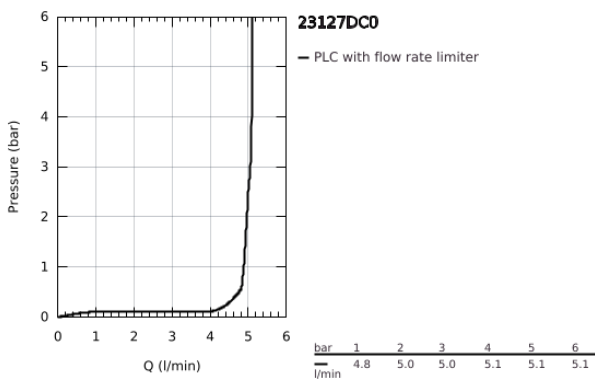

23 127 DC0 **EUROCUBE SINGLE-LEVER BASIN MIXER 1/2"**
S-SIZE

PRODUCT DESCRIPTION

- Colour: supersteel
- GROHE SilkMove 28 mm ceramic cartridge
- temperature limiter
- GROHE LongLife finish
- GROHE EcoJoy - less water, perfect flow
- maximum flow rate (at 3 bar): 5 l/min
- GROHE FastFixation Plus installation system
- pop-up waste set 1 1/4"
- flexible connection hoses

23 127 DC0 EUROCUBE SINGLE-LEVER BASIN MIXER 1/2" S-SIZE

SPARE PARTS, July 2018 – February 2022

- 1: Lever (Spare part-nr. 46786DC0)
- 2: Fitting ring (Spare part-nr. 46715000)
- 3: Cartridge (Spare part-nr. 46580000)
- 4: Mousseur (Spare part-nr. 48159DC0)
- 6: Shank mounting kit (Spare part-nr. 46645000)
- 7: Waste set 1 1/4" (Spare part-nr. 28910DC0)
- 7.1: Plug (Spare part-nr. 07182DC0)
- 7.2: Eccentric rod (Spare part-nr. 07052000)
- 8: Mounting wrench (Spare part-nr. 19017000)*
- 9: Eccentric rod (Spare part-nr. 07341000)*