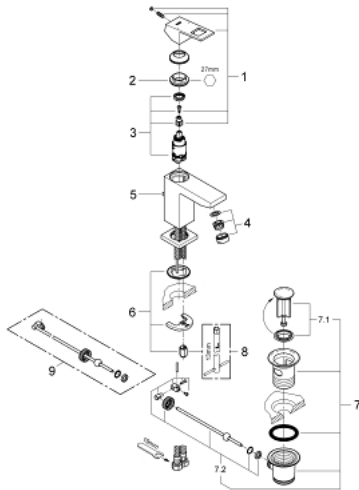

23 127 DC0 **EUROCUBE SINGLE-LEVER BASIN MIXER 1/2"**
S-SIZE

PRODUCT DESCRIPTION

- Colour: supersteel
- GROHE SilkMove 28 mm ceramic cartridge
- temperature limiter
- GROHE LongLife finish
- GROHE EcoJoy - less water, perfect flow
- maximum flow rate (at 3 bar): 5 l/min
- GROHE FastFixation Plus installation system
- pop-up waste set 1 1/4"
- flexible connection hoses

23 127 DC0 EUROCUBE SINGLE-LEVER BASIN MIXER 1/2" S-SIZE

SPARE PARTS, July 2018 – February 2022

- 1: Lever (Spare part-nr. 46786DC0)
- 2: Fitting ring (Spare part-nr. 46715000)
- 3: Cartridge (Spare part-nr. 46580000)
- 4: Mousseur (Spare part-nr. 48159DC0)
- 6: Shank mounting kit (Spare part-nr. 46645000)
- 7: Waste set 1 1/4" (Spare part-nr. 28910DC0)
- 7.1: Plug (Spare part-nr. 07182DC0)
- 7.2: Eccentric rod (Spare part-nr. 07052000)
- 8: Mounting wrench (Spare part-nr. 19017000)*
- 9: Eccentric rod (Spare part-nr. 07341000)*