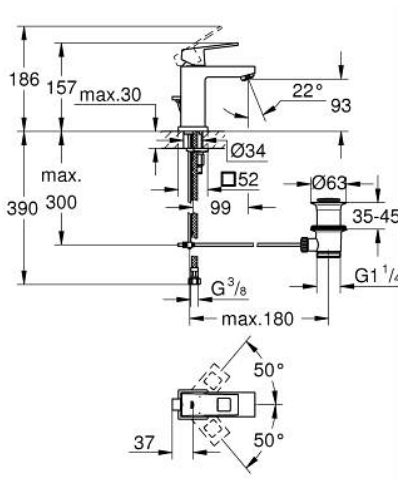

23 127 AL0 **EUROCUBE SINGLE-LEVER BASIN MIXER 1/2"**
S-SIZE

PRODUCT DESCRIPTION

- Colour: brushed hard graphite
- GROHE SilkMove 28 mm ceramic cartridge
- temperature limiter
- GROHE LongLife finish
- GROHE EcoJoy - less water, perfect flow
- maximum flow rate (at 3 bar): 5 l/min
- GROHE FastFixation Plus installation system
- pop-up waste set 1 1/4"
- flexible connection hoses

23 127 AL0 EUROCUBE SINGLE-LEVER BASIN MIXER 1/2" S-SIZE

SPARE PARTS, March 2019 – February 2022

- 1: Lever (Spare part-nr. 46786AL0)
- 2: Fitting ring (Spare part-nr. 46715000)
- 3: Cartridge (Spare part-nr. 46580000)
- 4: Mousseur (Spare part-nr. 48159AL0)
- 6: Shank mounting kit (Spare part-nr. 46645000)
- 7: Waste set 1 1/4" (Spare part-nr. 28910AL0)
- 7.1: Plug (Spare part-nr. 07182AL0)
- 7.2: Eccentric rod (Spare part-nr. 07052000)
- 8: Mounting wrench (Spare part-nr. 19017000)*
- 9: Eccentric rod (Spare part-nr. 07341000)*