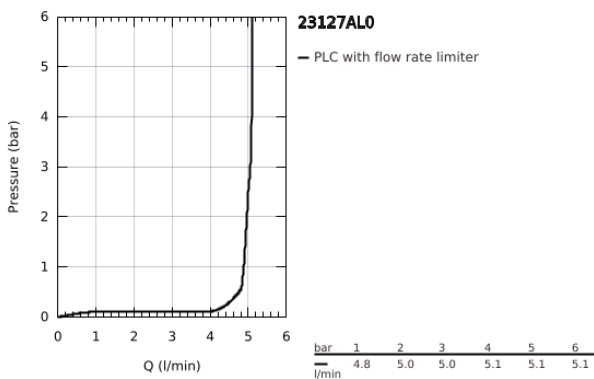

23 127 AL0 **EUROCUBE SINGLE-LEVER BASIN MIXER 1/2"**
S-SIZE

PRODUCT DESCRIPTION

- Colour: brushed hard graphite
- GROHE SilkMove 28 mm ceramic cartridge
- temperature limiter
- GROHE LongLife finish
- GROHE EcoJoy - less water, perfect flow
- maximum flow rate (at 3 bar): 5 l/min
- GROHE FastFixation Plus installation system
- pop-up waste set 1 1/4"
- flexible connection hoses

23 127 AL0 EUROCUBE SINGLE-LEVER BASIN MIXER 1/2" S-SIZE

SPARE PARTS, March 2019 – February 2022

- 1: Lever (Spare part-nr. 46786AL0)
- 2: Fitting ring (Spare part-nr. 46715000)
- 3: Cartridge (Spare part-nr. 46580000)
- 4: Mousseur (Spare part-nr. 48159AL0)
- 6: Shank mounting kit (Spare part-nr. 46645000)
- 7: Waste set 1 1/4" (Spare part-nr. 28910AL0)
- 7.1: Plug (Spare part-nr. 07182AL0)
- 7.2: Eccentric rod (Spare part-nr. 07052000)
- 8: Mounting wrench (Spare part-nr. 19017000)*
- 9: Eccentric rod (Spare part-nr. 07341000)*