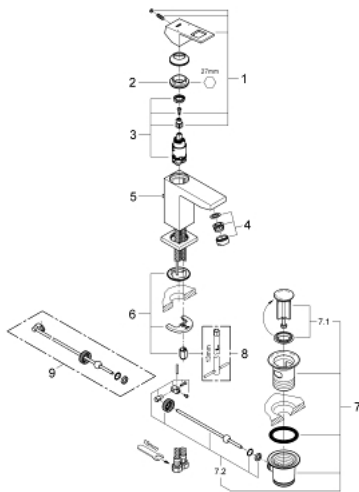

23 127 AL0 **EUROCUBE SINGLE-LEVER BASIN MIXER 1/2"**
S-SIZE

PRODUCT DESCRIPTION

- Colour: brushed hard graphite
- GROHE SilkMove 28 mm ceramic cartridge
- temperature limiter
- GROHE LongLife finish
- GROHE EcoJoy - less water, perfect flow
- maximum flow rate (at 3 bar): 5 l/min
- GROHE FastFixation Plus installation system
- pop-up waste set 1 1/4"
- flexible connection hoses

23 127 AL0 EUROCUBE SINGLE-LEVER BASIN MIXER 1/2" S-SIZE

SPARE PARTS, March 2019 – February 2022

- 1: Lever (Spare part-nr. 46786AL0)
- 2: Fitting ring (Spare part-nr. 46715000)
- 3: Cartridge (Spare part-nr. 46580000)
- 4: Mousseur (Spare part-nr. 48159AL0)
- 6: Shank mounting kit (Spare part-nr. 46645000)
- 7: Waste set 1 1/4" (Spare part-nr. 28910AL0)
- 7.1: Plug (Spare part-nr. 07182AL0)
- 7.2: Eccentric rod (Spare part-nr. 07052000)
- 8: Mounting wrench (Spare part-nr. 19017000)*
- 9: Eccentric rod (Spare part-nr. 07341000)*