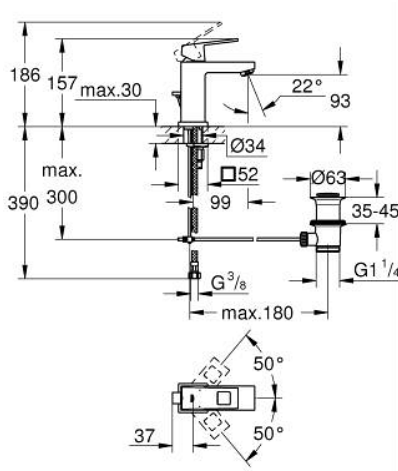

23 127 00E **EUROCUBE SINGLE-LEVER BASIN MIXER 1/2"**  
**S-SIZE**

**PRODUCT DESCRIPTION**

- Colour: chrome
- GROHE SilkMove 28 mm ceramic cartridge
- temperature limiter
- GROHE LongLife finish
- GROHE EcoJoy - less water, perfect flow
- maximum flow rate (at 3 bar): 5 l/min
- GROHE FastFixation Plus installation system
- pop-up waste set 1 1/4"
- flexible connection hoses

23 127 00E **EUROCUBE SINGLE-LEVER BASIN MIXER 1/2"**  
**S-SIZE**

**SPARE PARTS**, September 2010 – now

- 1: Lever (Spare part-nr. 46786000)
  - 2: Fitting ring (Spare part-nr. 46715000)
  - 3: Cartridge (Spare part-nr. 46580000)
  - 4: Mousseur (Spare part-nr. 48159000)
  - 5: Pop-up rod (Spare part-nr. 46787000)
  - 6: Shank mounting kit (Spare part-nr. 46645000)
  - 7: Waste set 1 1/4" (Spare part-nr. 28910000)
  - 7.1: Plug (Spare part-nr. 07182000)
  - 7.2: Eccentric rod (Spare part-nr. 07052000)
  - 8: Mounting wrench (Spare part-nr. 19017000)\*
  - 9: Eccentric rod (Spare part-nr. 07341000)\*
- \* Optional accessories