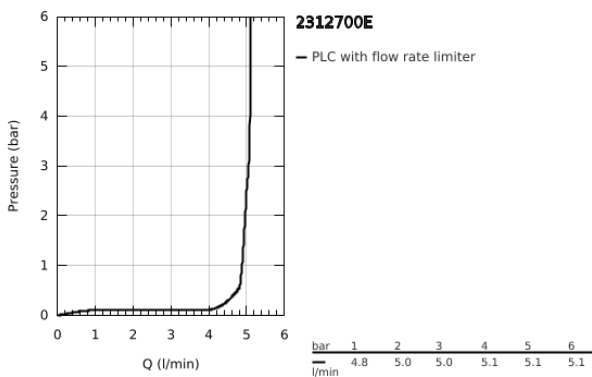

23 127 00E **EUROCUBE SINGLE-LEVER BASIN MIXER 1/2"**  
**S-SIZE**

**PRODUCT DESCRIPTION**

- Colour: chrome
- GROHE SilkMove 28 mm ceramic cartridge
- temperature limiter
- GROHE LongLife finish
- GROHE EcoJoy - less water, perfect flow
- maximum flow rate (at 3 bar): 5 l/min
- GROHE FastFixation Plus installation system
- pop-up waste set 1 1/4"
- flexible connection hoses

23 127 00E **EUROCUBE SINGLE-LEVER BASIN MIXER 1/2"**  
**S-SIZE**

**SPARE PARTS**, September 2010 – now

- 1: Lever (Spare part-nr. 46786000)
  - 2: Fitting ring (Spare part-nr. 46715000)
  - 3: Cartridge (Spare part-nr. 46580000)
  - 4: Mousseur (Spare part-nr. 48159000)
  - 5: Pop-up rod (Spare part-nr. 46787000)
  - 6: Shank mounting kit (Spare part-nr. 46645000)
  - 7: Waste set 1 1/4" (Spare part-nr. 28910000)
  - 7.1: Plug (Spare part-nr. 07182000)
  - 7.2: Eccentric rod (Spare part-nr. 07052000)
  - 8: Mounting wrench (Spare part-nr. 19017000)\*
  - 9: Eccentric rod (Spare part-nr. 07341000)\*
- \* Optional accessories