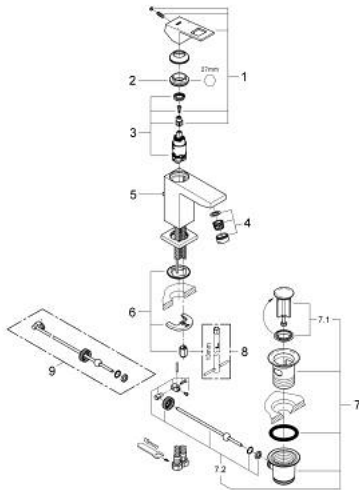

23 127 00E **EUROCUBE SINGLE-LEVER BASIN MIXER 1/2"**  
**S-SIZE**

**PRODUCT DESCRIPTION**

- Colour: chrome
- GROHE SilkMove 28 mm ceramic cartridge
- temperature limiter
- GROHE LongLife finish
- GROHE EcoJoy - less water, perfect flow
- maximum flow rate (at 3 bar): 5 l/min
- GROHE FastFixation Plus installation system
- pop-up waste set 1 1/4"
- flexible connection hoses

23 127 00E **EUROCUBE SINGLE-LEVER BASIN MIXER 1/2"**  
**S-SIZE**

**SPARE PARTS**, September 2010 – now

- 1: Lever (Spare part-nr. 46786000)
  - 2: Fitting ring (Spare part-nr. 46715000)
  - 3: Cartridge (Spare part-nr. 46580000)
  - 4: Mousseur (Spare part-nr. 48159000)
  - 5: Pop-up rod (Spare part-nr. 46787000)
  - 6: Shank mounting kit (Spare part-nr. 46645000)
  - 7: Waste set 1 1/4" (Spare part-nr. 28910000)
  - 7.1: Plug (Spare part-nr. 07182000)
  - 7.2: Eccentric rod (Spare part-nr. 07052000)
  - 8: Mounting wrench (Spare part-nr. 19017000)\*
  - 9: Eccentric rod (Spare part-nr. 07341000)\*
- \* Optional accessories