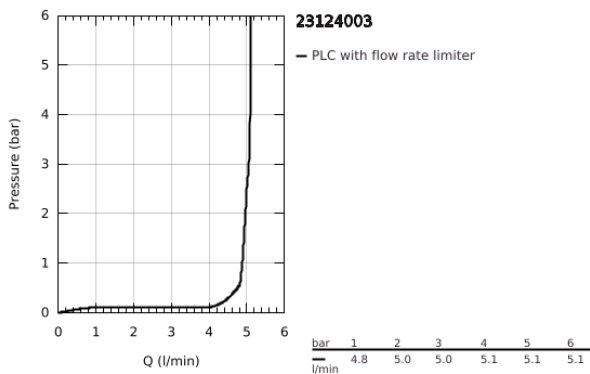

23 124 003 **EUROSMART SINGLE-LEVER BASIN MIXER 1/2"**
S-SIZE

PRODUCT DESCRIPTION

- Colour: chrome
- GROHE SilkMove 28 mm ceramic cartridge
- adjustable flow rate limiter
- with temperature limiter
- GROHE LongLife finish
- GROHE EcoJoy - less water, perfect flow
- maximum flow rate (at 3 bar): 5 l/min
- GROHE FastFixation installation system
- smooth body
- flexible connection hoses

- with shower set consisting of

- hand shower with integrated diverter

- wall shower holder

23 124 003 **EUROSMART SINGLE-LEVER BASIN MIXER 1/2"**
S-SIZE

SPARE PARTS, February 2021 – now

- 1: Lever (Spare part-nr. 48548000)
- 2: Cap (Spare part-nr. 46116000)
- 3: Cartridge (Spare part-nr. 48518000)
- 4: Mousseur (Spare part-nr. 48159000)
- 5: Shank mounting kit (Spare part-nr. 46645000)
- 6: Non-return valve (Spare part-nr. 08565000)
- 7: Mounting wrench (Spare part-nr. 19017000)*