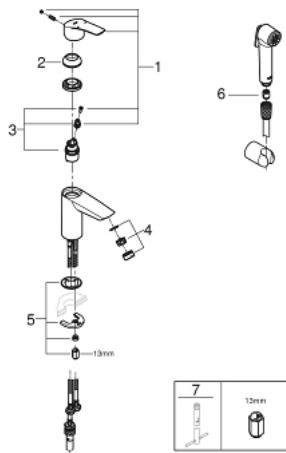

23 124 003 **EUROSMART SINGLE-LEVER BASIN MIXER 1/2"**
S-SIZE

PRODUCT DESCRIPTION

- Colour: chrome
- GROHE SilkMove 28 mm ceramic cartridge
- adjustable flow rate limiter
- with temperature limiter
- GROHE LongLife finish
- GROHE EcoJoy - less water, perfect flow
- maximum flow rate (at 3 bar): 5 l/min
- GROHE FastFixation installation system
- smooth body
- flexible connection hoses

- with shower set consisting of

- hand shower with integrated diverter

- wall shower holder

23 124 003 **EUROSMART SINGLE-LEVER BASIN MIXER 1/2"**
S-SIZE

SPARE PARTS, February 2021 – now

- 1: Lever (Spare part-nr. 48548000)
- 2: Cap (Spare part-nr. 46116000)
- 3: Cartridge (Spare part-nr. 48518000)
- 4: Mousseur (Spare part-nr. 48159000)
- 5: Shank mounting kit (Spare part-nr. 46645000)
- 6: Non-return valve (Spare part-nr. 08565000)
- 7: Mounting wrench (Spare part-nr. 19017000)*