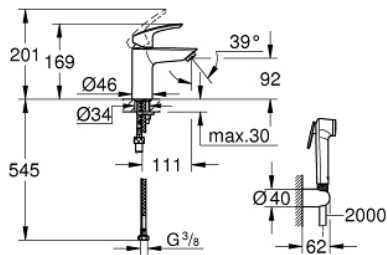

23 124 003 **EUROSMART SINGLE-LEVER BASIN MIXER 1/2"**
S-SIZE

PRODUCT DESCRIPTION

- Colour: chrome
- GROHE SilkMove 28 mm ceramic cartridge
- adjustable flow rate limiter
- with temperature limiter
- GROHE LongLife finish
- GROHE EcoJoy - less water, perfect flow
- maximum flow rate (at 3 bar): 5 l/min
- GROHE FastFixation installation system
- smooth body
- flexible connection hoses

- with shower set consisting of

- hand shower with integrated diverter

- wall shower holder

23 124 003 **EUROSMART SINGLE-LEVER BASIN MIXER 1/2"**
S-SIZE

SPARE PARTS, February 2021 – now

- 1: Lever (Spare part-nr. 48548000)
- 2: Cap (Spare part-nr. 46116000)
- 3: Cartridge (Spare part-nr. 48518000)
- 4: Mousseur (Spare part-nr. 48159000)
- 5: Shank mounting kit (Spare part-nr. 46645000)
- 6: Non-return valve (Spare part-nr. 08565000)
- 7: Mounting wrench (Spare part-nr. 19017000)*