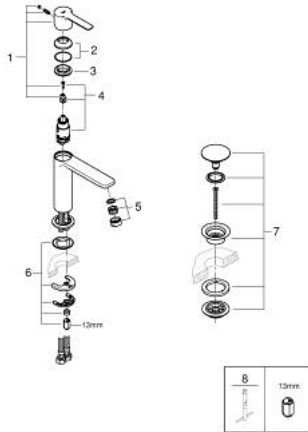

23 106 GN1 **LINEARE SINGLE-LEVER BASIN MIXER 1/2"**  
**S-SIZE**

**PRODUCT DESCRIPTION**

- Colour: brushed cool sunrise
- GROHE SilkMove 28 mm ceramic cartridge
- with temperature limiter
- GROHE LongLife finish
- GROHE EcoJoy - less water, perfect flow
- maximum flow rate (at 3 bar): 5 l/min
- SpeedClean mousseur
- GROHE FastFixation Plus installation system
- smooth body with push-open waste set 1 1/4"
- flexible connection hoses

23 106 GN1 **LINEARE SINGLE-LEVER BASIN MIXER 1/2"**  
**S-SIZE**

**SPARE PARTS**, November 2024 – now

- 1: lever (Spare part-nr. 46980GN0)
  - 2: Cap (Spare part-nr. 46581GN0)
  - 3: Fitting ring (Spare part-nr. 07419000)
  - 4: Cartridge (Spare part-nr. 46580000)
  - 5: flow control (Spare part-nr. 48159GN0)
  - 6: Shank mounting kit (Spare part-nr. 46645000)
  - 7: Waste set with push-open plug (Spare part-nr. 65807GN0)
  - 8: Mounting wrench (Spare part-nr. 19017000)\*
- \* Optional accessories