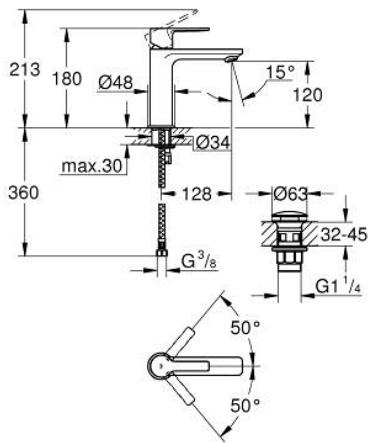

23 106 GN1 **LINEARE SINGLE-LEVER BASIN MIXER 1/2"**  
**S-SIZE**

**PRODUCT DESCRIPTION**

- Colour: brushed cool sunrise
- GROHE SilkMove 28 mm ceramic cartridge
- with temperature limiter
- GROHE LongLife finish
- GROHE EcoJoy - less water, perfect flow
- maximum flow rate (at 3 bar): 5 l/min
- SpeedClean mousseur
- GROHE FastFixation Plus installation system
- smooth body with push-open waste set 1 1/4"
- flexible connection hoses

23 106 GN1 **LINEARE SINGLE-LEVER BASIN MIXER 1/2"**  
**S-SIZE**

**SPARE PARTS**, November 2024 – now

- 1: lever (Spare part-nr. 46980GN0)
  - 2: Cap (Spare part-nr. 46581GN0)
  - 3: Fitting ring (Spare part-nr. 07419000)
  - 4: Cartridge (Spare part-nr. 46580000)
  - 5: flow control (Spare part-nr. 48159GN0)
  - 6: Shank mounting kit (Spare part-nr. 46645000)
  - 7: Waste set with push-open plug (Spare part-nr. 65807GN0)
  - 8: Mounting wrench (Spare part-nr. 19017000)\*
- \* Optional accessories