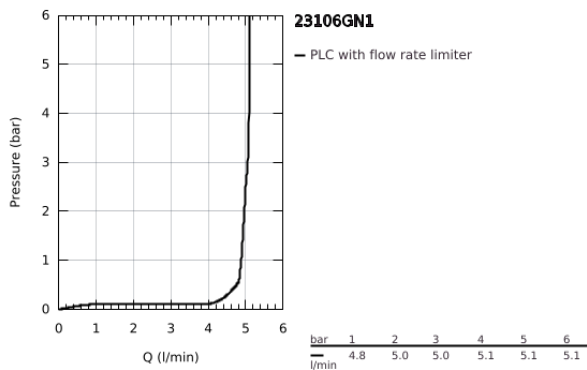

23 106 GN1 **LINEARE SINGLE-LEVER BASIN MIXER 1/2"**  
**S-SIZE**

**PRODUCT DESCRIPTION**

- Colour: brushed cool sunrise
- GROHE SilkMove 28 mm ceramic cartridge
- with temperature limiter
- GROHE LongLife finish
- GROHE EcoJoy - less water, perfect flow
- maximum flow rate (at 3 bar): 5 l/min
- SpeedClean mousseur
- GROHE FastFixation Plus installation system
- smooth body with push-open waste set 1 1/4"
- flexible connection hoses

23 106 GN1 **LINEARE SINGLE-LEVER BASIN MIXER 1/2"**  
**S-SIZE**

**SPARE PARTS**, November 2024 – now

- 1: lever (Spare part-nr. 46980GN0)
  - 2: Cap (Spare part-nr. 46581GN0)
  - 3: Fitting ring (Spare part-nr. 07419000)
  - 4: Cartridge (Spare part-nr. 46580000)
  - 5: flow control (Spare part-nr. 48159GN0)
  - 6: Shank mounting kit (Spare part-nr. 46645000)
  - 7: Waste set with push-open plug (Spare part-nr. 65807GN0)
  - 8: Mounting wrench (Spare part-nr. 19017000)\*
- \* Optional accessories