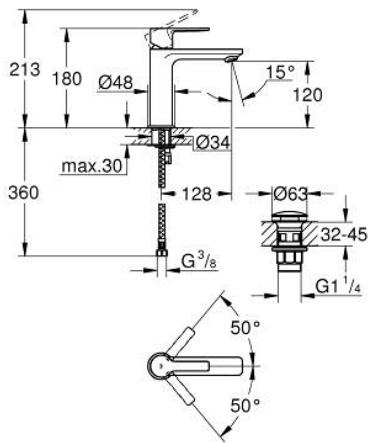

23 106 DL1 **LINEARE SINGLE-LEVER BASIN MIXER 1/2"**
S-SIZE

PRODUCT DESCRIPTION

- Colour: brushed warm sunset
- GROHE SilkMove 28 mm ceramic cartridge
- with temperature limiter
- GROHE LongLife finish
- GROHE EcoJoy - less water, perfect flow
- maximum flow rate (at 3 bar): 5 l/min
- SpeedClean mousseur
- GROHE FastFixation Plus installation system
- smooth body with push-open waste set 1 1/4"
- flexible connection hoses

23 106 DL1 LINEARE SINGLE-LEVER BASIN MIXER 1/2" S-SIZE

SPARE PARTS, November 2024 – now

- 1: lever (Spare part-nr. 46980DL0)
 - 2: Cap (Spare part-nr. 46581DL0)
 - 3: Fitting ring (Spare part-nr. 07419000)
 - 4: Cartridge (Spare part-nr. 46580000)
 - 5: flow control (Spare part-nr. 48159DL0)
 - 6: Shank mounting kit (Spare part-nr. 46645000)
 - 7: Waste set with push-open plug (Spare part-nr. 65807DL0)
 - 8: Mounting wrench (Spare part-nr. 19017000)*
- * Optional accessories