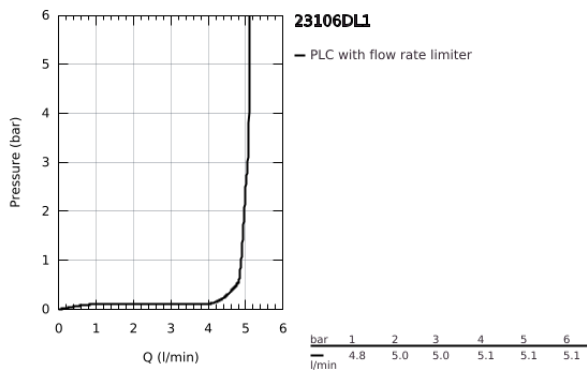

23 106 DL1 **LINEARE SINGLE-LEVER BASIN MIXER 1/2"**
S-SIZE

PRODUCT DESCRIPTION

- Colour: brushed warm sunset
- GROHE SilkMove 28 mm ceramic cartridge
- with temperature limiter
- GROHE LongLife finish
- GROHE EcoJoy - less water, perfect flow
- maximum flow rate (at 3 bar): 5 l/min
- SpeedClean mousseur
- GROHE FastFixation Plus installation system
- smooth body with push-open waste set 1 1/4"
- flexible connection hoses

23 106 DL1 LINEARE SINGLE-LEVER BASIN MIXER 1/2" S-SIZE

SPARE PARTS, November 2024 – now

- 1: lever (Spare part-nr. 46980DL0)
 - 2: Cap (Spare part-nr. 46581DL0)
 - 3: Fitting ring (Spare part-nr. 07419000)
 - 4: Cartridge (Spare part-nr. 46580000)
 - 5: flow control (Spare part-nr. 48159DL0)
 - 6: Shank mounting kit (Spare part-nr. 46645000)
 - 7: Waste set with push-open plug (Spare part-nr. 65807DL0)
 - 8: Mounting wrench (Spare part-nr. 19017000)*
- * Optional accessories