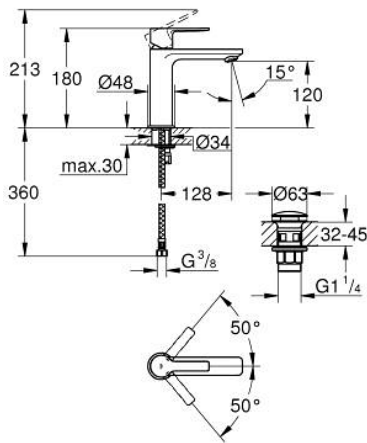

23 106 DC1 **LINEARE SINGLE-LEVER BASIN MIXER 1/2"**  
**S-SIZE**

**PRODUCT DESCRIPTION**

- Colour: supersteel
- GROHE SilkMove 28 mm ceramic cartridge
- with temperature limiter
- GROHE LongLife finish
- GROHE EcoJoy - less water, perfect flow
- maximum flow rate (at 3 bar): 5 l/min
- SpeedClean mousseur
- GROHE FastFixation Plus installation system
- smooth body with push-open waste set 1 1/4"
- flexible connection hoses

## 23 106 DC1 LINEARE SINGLE-LEVER BASIN MIXER 1/2" S-SIZE

### SPARE PARTS, September 2016 – now

- 1: Lever (Spare part-nr. 46980DC0)
  - 2: Cap (Spare part-nr. 46581DC0)
  - 3: Fitting ring (Spare part-nr. 07419000)
  - 4: Cartridge (Spare part-nr. 46580000)
  - 5: Mousseur (Spare part-nr. 48159DC0)
  - 6: Shank mounting kit (Spare part-nr. 46645000)
  - 7: Waste set with push-open plug (Spare part-nr. 65807DC0)
  - 8: Mounting wrench (Spare part-nr. 19017000)\*
- \* Optional accessories