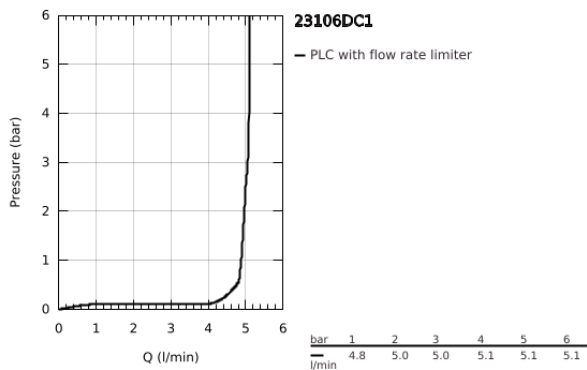

23 106 DC1 **LINEARE SINGLE-LEVER BASIN MIXER 1/2"**  
**S-SIZE**

**PRODUCT DESCRIPTION**

- Colour: supersteel
- GROHE SilkMove 28 mm ceramic cartridge
- with temperature limiter
- GROHE LongLife finish
- GROHE EcoJoy - less water, perfect flow
- maximum flow rate (at 3 bar): 5 l/min
- SpeedClean mousseur
- GROHE FastFixation Plus installation system
- smooth body with push-open waste set 1 1/4"
- flexible connection hoses

## 23 106 DC1 LINEARE SINGLE-LEVER BASIN MIXER 1/2" S-SIZE