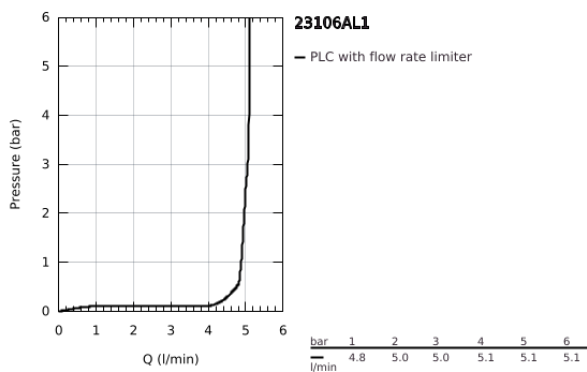

23 106 AL1 LINEARE SINGLE-LEVER BASIN MIXER 1/2"  
S-SIZE

**PRODUCT DESCRIPTION**

- Colour: brushed hard graphite
- GROHE SilkMove 28 mm ceramic cartridge
- with temperature limiter
- GROHE LongLife finish
- GROHE EcoJoy - less water, perfect flow
- maximum flow rate (at 3 bar): 5 l/min
- SpeedClean mousseur
- GROHE FastFixation Plus installation system
- smooth body with push-open waste set 1 1/4"
- flexible connection hoses

## 23 106 AL1 LINEARE SINGLE-LEVER BASIN MIXER 1/2" S-SIZE