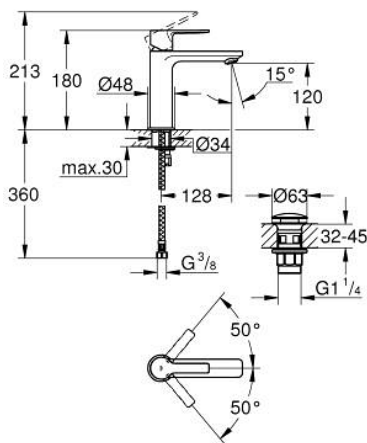

23 106 AL1 LINEARE SINGLE-LEVER BASIN MIXER 1/2"  
S-SIZE

**PRODUCT DESCRIPTION**

- Colour: brushed hard graphite
- GROHE SilkMove 28 mm ceramic cartridge
- with temperature limiter
- GROHE LongLife finish
- GROHE EcoJoy - less water, perfect flow
- maximum flow rate (at 3 bar): 5 l/min
- SpeedClean mousseur
- GROHE FastFixation Plus installation system
- smooth body with push-open waste set 1 1/4"
- flexible connection hoses

## 23 106 AL1 LINEARE SINGLE-LEVER BASIN MIXER 1/2" S-SIZE

### SPARE PARTS, March 2019 – now

- 1: Lever (Spare part-nr. 46980AL0)
  - 2: Cap (Spare part-nr. 46581AL0)
  - 3: Fitting ring (Spare part-nr. 07419000)
  - 4: Cartridge (Spare part-nr. 46580000)
  - 5: Mousseur (Spare part-nr. 48159AL0)
  - 6: Shank mounting kit (Spare part-nr. 46645000)
  - 7: Waste set with push-open plug (Spare part-nr. 65807AL0)
  - 8: Mounting wrench (Spare part-nr. 19017000)\*
- \* Optional accessories