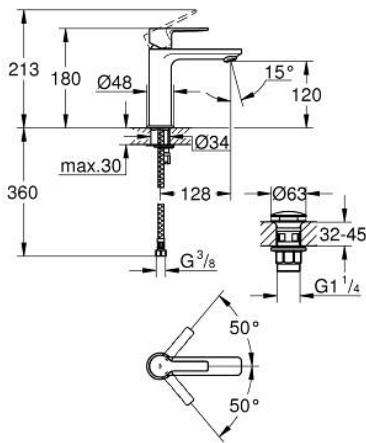

23 106 243 1 **LINEARE SINGLE-LEVER BASIN MIXER 1/2"**
S-SIZE

PRODUCT DESCRIPTION

- Colour: matte black
- GROHE SilkMove 28 mm ceramic cartridge
- with temperature limiter
- GROHE EcoJoy - less water, perfect flow
- maximum flow rate (at 3 bar): 5 l/min
- SpeedClean mousseur
- GROHE FastFixation Plus installation system
- smooth body with push-open waste set 1 1/4"
- flexible connection hoses

23 106 243 1 **LINEARE SINGLE-LEVER BASIN MIXER 1/2"**
S-SIZE

SPARE PARTS, May 2024 – now

- 1: lever (Spare part-nr. 469802430)
 - 2: Cap (Spare part-nr. 465812430)
 - 3: Fitting ring (Spare part-nr. 07419000)
 - 4: Cartridge (Spare part-nr. 46580000)
 - 5: Mousseur (Spare part-nr. 481592430)
 - 6: Shank mounting kit (Spare part-nr. 46645000)
 - 7: Waste set with push-open plug (Spare part-nr. 658072430)
 - 8: Mounting wrench (Spare part-nr. 19017000)*
- * Optional accessories