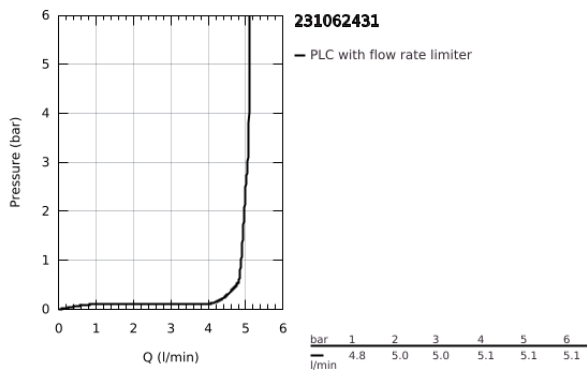

23 106 243 1 **LINEARE SINGLE-LEVER BASIN MIXER 1/2"**
S-SIZE

PRODUCT DESCRIPTION

- Colour: matte black
- GROHE SilkMove 28 mm ceramic cartridge
- with temperature limiter
- GROHE EcoJoy - less water, perfect flow
- maximum flow rate (at 3 bar): 5 l/min
- SpeedClean mousseur
- GROHE FastFixation Plus installation system
- smooth body with push-open waste set 1 1/4"
- flexible connection hoses

23 106 243 1 **LINEARE SINGLE-LEVER BASIN MIXER 1/2"**
S-SIZE

SPARE PARTS, May 2024 – now

- 1: lever (Spare part-nr. 469802430)
 - 2: Cap (Spare part-nr. 465812430)
 - 3: Fitting ring (Spare part-nr. 07419000)
 - 4: Cartridge (Spare part-nr. 46580000)
 - 5: Mousseur (Spare part-nr. 481592430)
 - 6: Shank mounting kit (Spare part-nr. 46645000)
 - 7: Waste set with push-open plug (Spare part-nr. 658072430)
 - 8: Mounting wrench (Spare part-nr. 19017000)*
- * Optional accessories