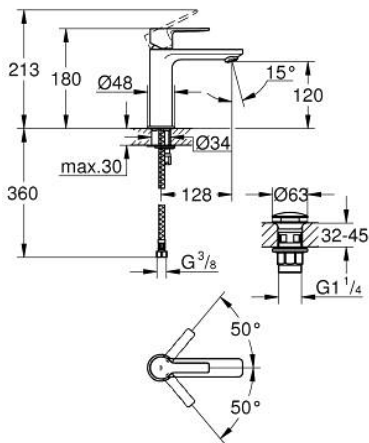

23 106 001 LINEARE SINGLE-LEVER BASIN MIXER 1/2"  
S-SIZE

**PRODUCT DESCRIPTION**

- Colour: chrome
- GROHE SilkMove 28 mm ceramic cartridge
- with temperature limiter
- GROHE LongLife finish
- GROHE EcoJoy - less water, perfect flow
- maximum flow rate (at 3 bar): 5 l/min
- SpeedClean mousseur
- GROHE FastFixation Plus installation system
- smooth body with push-open waste set 1 1/4"
- flexible connection hoses

23 106 001 **LINEARE SINGLE-LEVER BASIN MIXER 1/2"**  
**S-SIZE**

**SPARE PARTS**, July 2016 – now

- 1: Lever (Spare part-nr. 46980000)
  - 2: Cap (Spare part-nr. 46581000)
  - 3: Fitting ring (Spare part-nr. 07419000)
  - 4: Cartridge (Spare part-nr. 46580000)
  - 5: Mousseur (Spare part-nr. 48159000)
  - 6: Shank mounting kit (Spare part-nr. 46645000)
  - 7: Waste set with push-open plug (Spare part-nr. 65807000)
  - 8: Mounting wrench (Spare part-nr. 19017000)\*
- \* Optional accessories