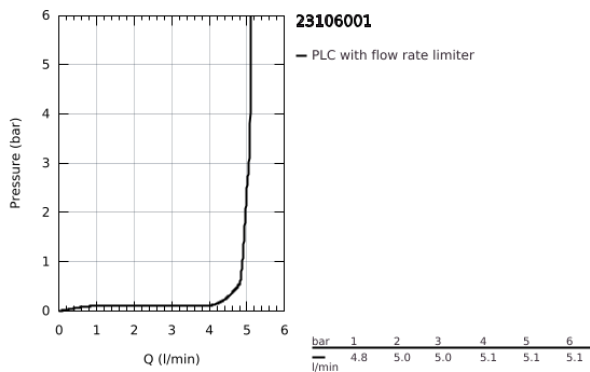

23 106 001 LINEARE SINGLE-LEVER BASIN MIXER 1/2"  
S-SIZE

**PRODUCT DESCRIPTION**

- Colour: chrome
- GROHE SilkMove 28 mm ceramic cartridge
- with temperature limiter
- GROHE LongLife finish
- GROHE EcoJoy - less water, perfect flow
- maximum flow rate (at 3 bar): 5 l/min
- SpeedClean mousseur
- GROHE FastFixation Plus installation system
- smooth body with push-open waste set 1 1/4"
- flexible connection hoses

23 106 001 **LINEARE SINGLE-LEVER BASIN MIXER 1/2"**  
**S-SIZE**

**SPARE PARTS**, July 2016 – now

- 1: Lever (Spare part-nr. 46980000)
  - 2: Cap (Spare part-nr. 46581000)
  - 3: Fitting ring (Spare part-nr. 07419000)
  - 4: Cartridge (Spare part-nr. 46580000)
  - 5: Mousseur (Spare part-nr. 48159000)
  - 6: Shank mounting kit (Spare part-nr. 46645000)
  - 7: Waste set with push-open plug (Spare part-nr. 65807000)
  - 8: Mounting wrench (Spare part-nr. 19017000)\*
- \* Optional accessories