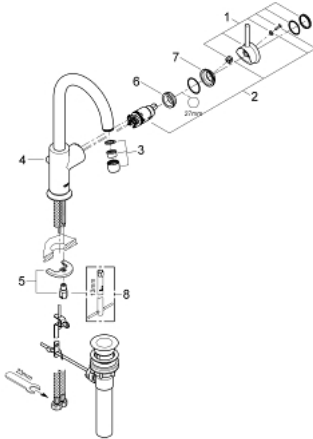

23 095 000 **BAUCLASSIC SINGLE-LEVER BASIN MIXER 1/2"**

PRODUCT DESCRIPTION

- Colour: chrome
- GROHE SmoothControl 28 mm ceramic cartridge
- GROHE LongLife finish
- swivel tubular spout
- mousseur
- pop-up waste set 1 1/4"
- flexible connection hoses
- rapid installation system

23 095 000 **BAUCLASSIC SINGLE-LEVER BASIN MIXER 1/2"**

SPARE PARTS, May 2012 – now

- 1: Lever (Spare part-nr. 46814000)
- 2: Cartridge (Spare part-nr. 46580000)
- 3: Mousseur (Spare part-nr. 13928000)
- 4: Pop-up rod (Spare part-nr. 06329000)
- 5: Shank mounting kit (Spare part-nr. 46249000)
- 6: Fitting ring (Spare part-nr. 07419000)
- 7: Cap (Spare part-nr. 46581000)
- 8: Mounting wrench (Spare part-nr. 19017000)*