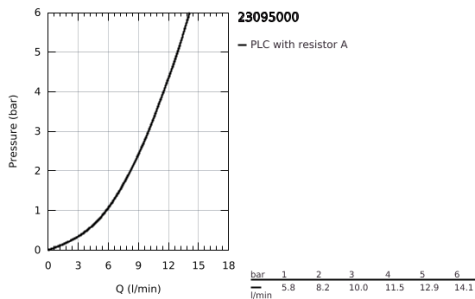

23 095 000 **BAUCLASSIC SINGLE-LEVER BASIN MIXER 1/2"**

PRODUCT DESCRIPTION

- Colour: chrome
- GROHE SmoothControl 28 mm ceramic cartridge
- GROHE LongLife finish
- swivel tubular spout
- mousseur
- pop-up waste set 1 1/4"
- flexible connection hoses
- rapid installation system

23 095 000 **BAUCLASSIC SINGLE-LEVER BASIN MIXER 1/2"**

SPARE PARTS, May 2012 – now

- 1: Lever (Spare part-nr. 46814000)
- 2: Cartridge (Spare part-nr. 46580000)
- 3: Mousseur (Spare part-nr. 13928000)
- 4: Pop-up rod (Spare part-nr. 06329000)
- 5: Shank mounting kit (Spare part-nr. 46249000)
- 6: Fitting ring (Spare part-nr. 07419000)
- 7: Cap (Spare part-nr. 46581000)
- 8: Mounting wrench (Spare part-nr. 19017000)*