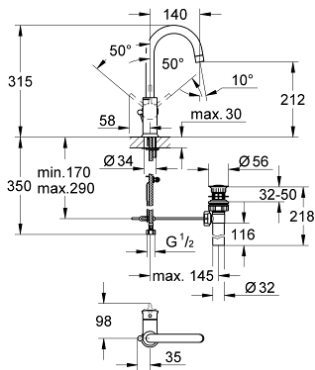

23 095 000 **BAUCLASSIC SINGLE-LEVER BASIN MIXER 1/2"**

PRODUCT DESCRIPTION

- Colour: chrome
- GROHE SmoothControl 28 mm ceramic cartridge
- GROHE LongLife finish
- swivel tubular spout
- mousseur
- pop-up waste set 1 1/4"
- flexible connection hoses
- rapid installation system

23 095 000 **BAUCLASSIC SINGLE-LEVER BASIN MIXER 1/2"**

SPARE PARTS, May 2012 – now

- 1: Lever (Spare part-nr. 46814000)
- 2: Cartridge (Spare part-nr. 46580000)
- 3: Mousseur (Spare part-nr. 13928000)
- 4: Pop-up rod (Spare part-nr. 06329000)
- 5: Shank mounting kit (Spare part-nr. 46249000)
- 6: Fitting ring (Spare part-nr. 07419000)
- 7: Cap (Spare part-nr. 46581000)
- 8: Mounting wrench (Spare part-nr. 19017000)*