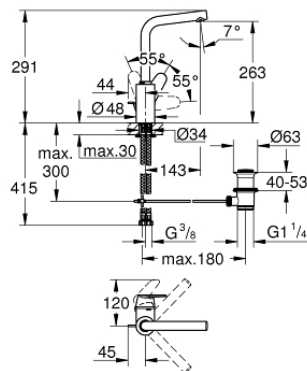

23 054 003 **EURODISC COSMOPOLITAN SINGLE-LEVER BASIN MIXER 1/2"**  
**L-SIZE**

**PRODUCT DESCRIPTION**

- Colour: chrome
- GROHE SilkMove 35 mm ceramic cartridge
- adjustable flow rate limiter
- GROHE LongLife finish
- GROHE FastFixation Plus installation system
- mousseur
- swivel tubular spout
- adjustable swivel area 0° / 150° / 360°
- pop-up waste set 1 1/4"
- flexible connection hoses

23 054 003 **EURODISC COSMOPOLITAN SINGLE-LEVER BASIN MIXER 1/2"**  
**L-SIZE**

**SPARE PARTS**, August 2017 – now

- 1: Lever (Spare part-nr. 46750000)
- 2: Cartridge (Spare part-nr. 46374000)
- 3: Mousseur (Spare part-nr. 64186000)
- 4: Safety ring (Spare part-nr. 48420000)
- 5: Sealing washer (Spare part-nr. 0128500M)
- 6: Pop-up rod (Spare part-nr. 46739000)
- 7: Shank mounting kit (Spare part-nr. 46671000)
- 8: Waste set 1 1/4" (Spare part-nr. 28910000)
- 8.1: Plug (Spare part-nr. 07182000)
- 8.2: Eccentric rod (Spare part-nr. 07052000)
- 9: Socket Spanner (Spare part-nr. 19332000)\*
- 10: Mounting wrench (Spare part-nr. 19017000)\*
- 11: Eccentric rod (Spare part-nr. 07341000)\*