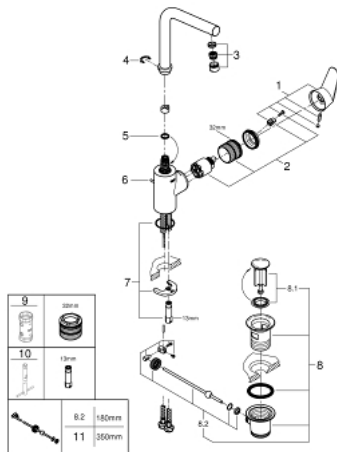

23 054 003 **EURODISC COSMOPOLITAN SINGLE-LEVER BASIN MIXER 1/2"**  
**L-SIZE**

**PRODUCT DESCRIPTION**

- Colour: chrome
- GROHE SilkMove 35 mm ceramic cartridge
- adjustable flow rate limiter
- GROHE LongLife finish
- GROHE FastFixation Plus installation system
- mousseur
- swivel tubular spout
- adjustable swivel area 0° / 150° / 360°
- pop-up waste set 1 1/4"
- flexible connection hoses

23 054 003 **EURODISC COSMOPOLITAN SINGLE-LEVER BASIN MIXER 1/2"**  
**L-SIZE**

**SPARE PARTS**, August 2017 – now

- 1: Lever (Spare part-nr. 46750000)
- 2: Cartridge (Spare part-nr. 46374000)
- 3: Mousseur (Spare part-nr. 64186000)
- 4: Safety ring (Spare part-nr. 48420000)
- 5: Sealing washer (Spare part-nr. 0128500M)
- 6: Pop-up rod (Spare part-nr. 46739000)
- 7: Shank mounting kit (Spare part-nr. 46671000)
- 8: Waste set 1 1/4" (Spare part-nr. 28910000)
- 8.1: Plug (Spare part-nr. 07182000)
- 8.2: Eccentric rod (Spare part-nr. 07052000)
- 9: Socket Spanner (Spare part-nr. 19332000)\*
- 10: Mounting wrench (Spare part-nr. 19017000)\*
- 11: Eccentric rod (Spare part-nr. 07341000)\*