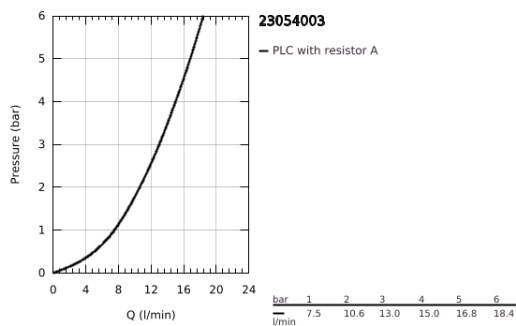

23 054 003 **EURODISC COSMOPOLITAN SINGLE-LEVER BASIN MIXER 1/2"**  
**L-SIZE**

**PRODUCT DESCRIPTION**

- Colour: chrome
- GROHE SilkMove 35 mm ceramic cartridge
- adjustable flow rate limiter
- GROHE LongLife finish
- GROHE FastFixation Plus installation system
- mousseur
- swivel tubular spout
- adjustable swivel area 0° / 150° / 360°
- pop-up waste set 1 1/4"
- flexible connection hoses

23 054 003 **EURODISC COSMOPOLITAN SINGLE-LEVER BASIN MIXER 1/2"**  
**L-SIZE**

**SPARE PARTS**, August 2017 – now

- 1: Lever (Spare part-nr. 46750000)
- 2: Cartridge (Spare part-nr. 46374000)
- 3: Mousseur (Spare part-nr. 64186000)
- 4: Safety ring (Spare part-nr. 48420000)
- 5: Sealing washer (Spare part-nr. 0128500M)
- 6: Pop-up rod (Spare part-nr. 46739000)
- 7: Shank mounting kit (Spare part-nr. 46671000)
- 8: Waste set 1 1/4" (Spare part-nr. 28910000)
- 8.1: Plug (Spare part-nr. 07182000)
- 8.2: Eccentric rod (Spare part-nr. 07052000)
- 9: Socket Spanner (Spare part-nr. 19332000)\*
- 10: Mounting wrench (Spare part-nr. 19017000)\*
- 11: Eccentric rod (Spare part-nr. 07341000)\*