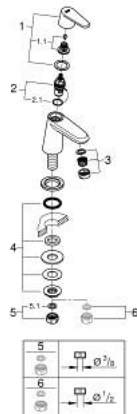

23 051 002 EURODISC COSMOPOLITAN PILLAR TAP XS-SIZE

PRODUCT DESCRIPTION

- Colour: chrome
- ceramic headpart
- GROHE LongLife finish
- GROHE EcoJoy - less water, perfect flow
- maximum flow rate (at 3 bar): 5 l/min
- SpeedClean mousseur

23 051 002 EURODISC COSMOPOLITAN PILLAR TAP XS-SIZE

SPARE PARTS, March 2016 – now

- 1: Handle (Spare part-nr. 48060000)
- 1.1: Replacement handle connection kit (Spare part-nr. 45186000)
- 1.1.1: O-ring $\varnothing 18,2 \times \varnothing 1,7$ (Spare part-nr. 0392400M)
- 2: Ceramic headpart, 1/2" (Spare part-nr. 45882000)
- 2.1: O-ring $\varnothing 18,2 \times \varnothing 1,7$ (Spare part-nr. 0392400M)
- 3: Mousseur (Spare part-nr. 48159000)
- 4: Shank fastening assembly 1/2" (Spare part-nr. 45000000)
- 5: Coupling nut 1/2" (Spare part-nr. 1290100M)
- 5.1: Fibre seal dia. $\varnothing 18.5 \times \varnothing 12 \times 2$ (Spare part-nr. 0138900M)
- 6: Coupling nut 1/2" x 14.5 mm (Spare part-nr. 1290200M)*