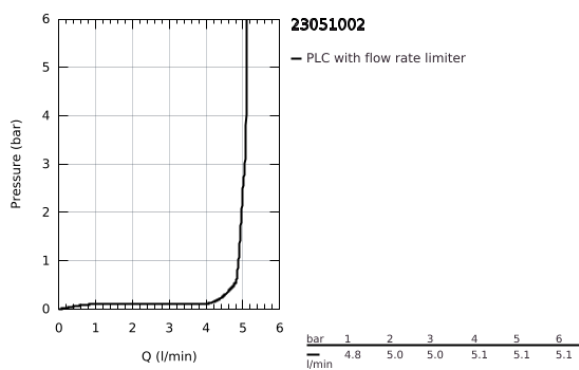

23 051 002 EURODISC COSMOPOLITAN PILLAR TAP XS-SIZE

PRODUCT DESCRIPTION

- Colour: chrome
- ceramic headpart
- GROHE LongLife finish
- GROHE EcoJoy - less water, perfect flow
- maximum flow rate (at 3 bar): 5 l/min
- SpeedClean mousseur

23 051 002 EURODISC COSMOPOLITAN PILLAR TAP XS-SIZE

SPARE PARTS, March 2016 – now

- 1: Handle (Spare part-nr. 48060000)
- 1.1: Replacement handle connection kit (Spare part-nr. 45186000)
- 1.1.1: O-ring $\varnothing 18,2 \times \varnothing 1,7$ (Spare part-nr. 0392400M)
- 2: Ceramic headpart, 1/2" (Spare part-nr. 45882000)
- 2.1: O-ring $\varnothing 18,2 \times \varnothing 1,7$ (Spare part-nr. 0392400M)
- 3: Mousseur (Spare part-nr. 48159000)
- 4: Shank fastening assembly 1/2" (Spare part-nr. 45000000)
- 5: Coupling nut 1/2" (Spare part-nr. 1290100M)
- 5.1: Fibre seal dia. $\varnothing 18.5 \times \varnothing 12 \times 2$ (Spare part-nr. 0138900M)
- 6: Coupling nut 1/2" x 14.5 mm (Spare part-nr. 1290200M)*