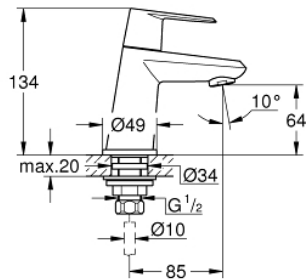

23 051 002 EURODISC COSMOPOLITAN PILLAR TAP XS-SIZE

PRODUCT DESCRIPTION

- Colour: chrome
- ceramic headpart
- GROHE LongLife finish
- GROHE EcoJoy - less water, perfect flow
- maximum flow rate (at 3 bar): 5 l/min
- SpeedClean mousseur

23 051 002 EURODISC COSMOPOLITAN PILLAR TAP XS-SIZE

SPARE PARTS, March 2016 – now

- 1: Handle (Spare part-nr. 48060000)
- 1.1: Replacement handle connection kit (Spare part-nr. 45186000)
- 1.1.1: O-ring $\varnothing 18,2 \times \varnothing 1,7$ (Spare part-nr. 0392400M)
- 2: Ceramic headpart, 1/2" (Spare part-nr. 45882000)
- 2.1: O-ring $\varnothing 18,2 \times \varnothing 1,7$ (Spare part-nr. 0392400M)
- 3: Mousseur (Spare part-nr. 48159000)
- 4: Shank fastening assembly 1/2" (Spare part-nr. 45000000)
- 5: Coupling nut 1/2" (Spare part-nr. 1290100M)
- 5.1: Fibre seal dia. $\varnothing 18.5 \times \varnothing 12 \times 2$ (Spare part-nr. 0138900M)
- 6: Coupling nut 1/2" x 14.5 mm (Spare part-nr. 1290200M)*