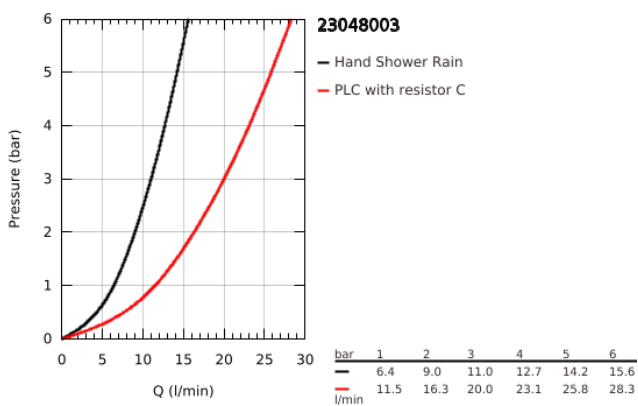

## 23 048 003 EUROSTYLE COSMOPOLITAN 4-HOLE BATH COMBINATION

### PRODUCT DESCRIPTION

- Colour: chrome
- GROHE SilkMove 46 mm ceramic cartridge
- GROHE LongLife finish
- pre-assembled spout fixing
- single lever mixer operating element
- bath inlet with mousseur
- diverter bath/shower
- Euphoria Cosmopolitan hand shower 6.6 l/min
- metal shower hose 2000 mm (always chrome for any colour of the set)
- flexible connection hoses
- connection for shower hose
- protected against backflow
- can be used with 29 037