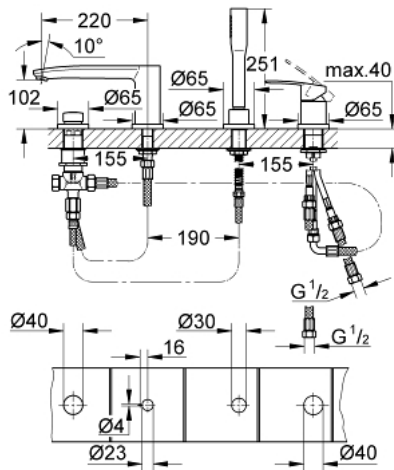

## 23 048 003 EUROSTYLE COSMOPOLITAN 4-HOLE BATH COMBINATION

### PRODUCT DESCRIPTION

- Colour: chrome
- GROHE SilkMove 46 mm ceramic cartridge
- GROHE LongLife finish
- pre-assembled spout fixing
- single lever mixer operating element
- bath inlet with mousseur
- diverter bath/shower
- Euphoria Cosmopolitan hand shower 6.6 l/min
- metal shower hose 2000 mm (always chrome for any colour of the set)
- flexible connection hoses
- connection for shower hose
- protected against backflow
- can be used with 29 037

### SPARE PARTS, November 2016 – now

- 1: Lever (Spare part-nr. 46726000)
- 2: Cap (Spare part-nr. 46727000)
- 3: Cartridge (Spare part-nr. 46048000)
- 4: Tube (Spare part-nr. 07227000)
- 5: Dirt strainer (Spare part-nr. 0700200M)
- 6: Cone nut (Spare part-nr. 08864000)
- 7: Spring (Spare part-nr. 00869000)
- 8: Diverter knob (Spare part-nr. 46721000)
- 9: Diverter (Spare part-nr. 45443000)
- 9.1: Sealing washer Ø6 x Ø2 (Spare part-nr. 0128300M)
- 9.2: Sealing washer (Spare part-nr. 0120500M)
- 10: Repl. kit for shank fastening (Spare part-nr. 45444000)
- 11: Non-return valve (Spare part-nr. 08565000)
- 12: Tube (Spare part-nr. 07300000)
- 13: Mousseur (Spare part-nr. 13922000)
- 14: Tube (Spare part-nr. 48018000)
- 15: Tube (Spare part-nr. 48017000)
- 16: Metal hose (Spare part-nr. 28146000)
- 17: Temperature limiter (Spare part-nr. 46375000)\*
- 18: Socket Spanner (Spare part-nr. 19332000)\*