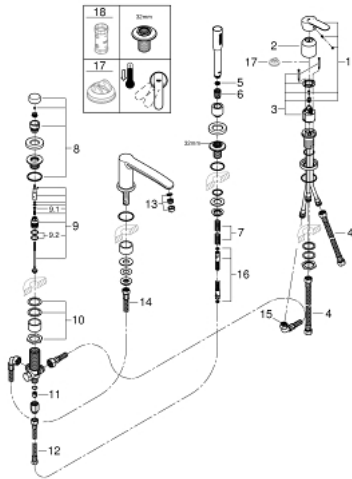

## 23 048 003 EUROSTYLE COSMOPOLITAN 4-HOLE BATH COMBINATION

### PRODUCT DESCRIPTION

- Colour: chrome
- GROHE SilkMove 46 mm ceramic cartridge
- GROHE LongLife finish
- pre-assembled spout fixing
- single lever mixer operating element
- bath inlet with mousseur
- diverter bath/shower
- Euphoria Cosmopolitan hand shower 6.6 l/min
- metal shower hose 2000 mm (always chrome for any colour of the set)
- flexible connection hoses
- connection for shower hose
- protected against backflow
- can be used with 29 037

### SPARE PARTS, November 2016 – now

- 1: Lever (Spare part-nr. 46726000)
- 2: Cap (Spare part-nr. 46727000)
- 3: Cartridge (Spare part-nr. 46048000)
- 4: Tube (Spare part-nr. 07227000)
- 5: Dirt strainer (Spare part-nr. 0700200M)
- 6: Cone nut (Spare part-nr. 08864000)
- 7: Spring (Spare part-nr. 00869000)
- 8: Diverter knob (Spare part-nr. 46721000)
- 9: Diverter (Spare part-nr. 45443000)
- 9.1: Sealing washer Ø6 x Ø2 (Spare part-nr. 0128300M)
- 9.2: Sealing washer (Spare part-nr. 0120500M)
- 10: Repl. kit for shank fastening (Spare part-nr. 45444000)
- 11: Non-return valve (Spare part-nr. 08565000)
- 12: Tube (Spare part-nr. 07300000)
- 13: Mousseur (Spare part-nr. 13922000)
- 14: Tube (Spare part-nr. 48018000)
- 15: Tube (Spare part-nr. 48017000)
- 16: Metal hose (Spare part-nr. 28146000)
- 17: Temperature limiter (Spare part-nr. 46375000)\*
- 18: Socket Spanner (Spare part-nr. 19332000)\*