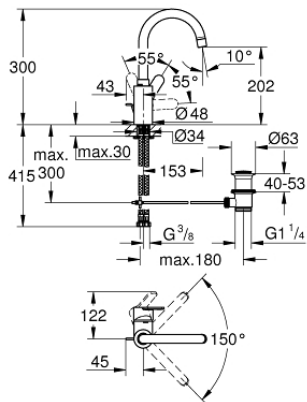

23 043 003 EUROSTYLE COSMOPOLITAN SINGLE-LEVER BASIN MIXER 1/2" L-SIZE

PRODUCT DESCRIPTION

- Colour: chrome
- GROHE SilkMove 35 mm ceramic cartridge
- adjustable flow rate limiter
- GROHE LongLife finish
- Protected Water Ways no contact of water with lead or nickel inside the tap
- GROHE FastFixation installation system
- mousseur
- swivel tubular spout
- with stop restriction
- pop-up waste set 1 1/4"
- flexible connection hoses

23 043 003 **EUROSTYLE COSMOPOLITAN SINGLE-LEVER BASIN MIXER 1/2"**
L-SIZE

SPARE PARTS, August 2017 – now

- 1: Lever (Spare part-nr. 46750000)
- 2: Cartridge (Spare part-nr. 46374000)
- 3: Mousseur (Spare part-nr. 48418000)
- 4: Pop-up rod (Spare part-nr. 46739000)
- 5: Shank mounting kit (Spare part-nr. 46671000)
- 6: Waste set 1 1/4" (Spare part-nr. 28910000)
- 6.1: Plug (Spare part-nr. 07182000)
- 6.2: Eccentric rod (Spare part-nr. 07052000)
- 7: Socket Spanner (Spare part-nr. 19332000)*
- 8: Mounting wrench (Spare part-nr. 19017000)*
- 9: Eccentric rod (Spare part-nr. 07341000)*