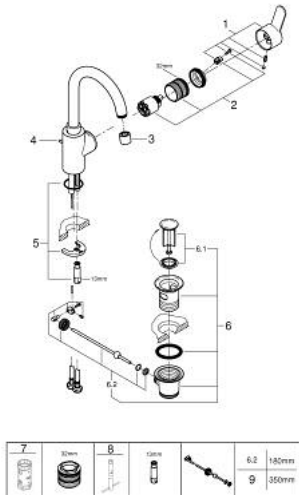

23 043 003 EUROSTYLE COSMOPOLITAN SINGLE-LEVER BASIN MIXER 1/2" L-SIZE

PRODUCT DESCRIPTION

- Colour: chrome
- GROHE SilkMove 35 mm ceramic cartridge
- adjustable flow rate limiter
- GROHE LongLife finish
- Protected Water Ways no contact of water with lead or nickel inside the tap
- GROHE FastFixation installation system
- mousseur
- swivel tubular spout
- with stop restriction
- pop-up waste set 1 1/4"
- flexible connection hoses

23 043 003 **EUROSTYLE COSMOPOLITAN SINGLE-LEVER BASIN MIXER 1/2"**
L-SIZE

SPARE PARTS, August 2017 – now

- 1: Lever (Spare part-nr. 46750000)
- 2: Cartridge (Spare part-nr. 46374000)
- 3: Mousseur (Spare part-nr. 48418000)
- 4: Pop-up rod (Spare part-nr. 46739000)
- 5: Shank mounting kit (Spare part-nr. 46671000)
- 6: Waste set 1 1/4" (Spare part-nr. 28910000)
- 6.1: Plug (Spare part-nr. 07182000)
- 6.2: Eccentric rod (Spare part-nr. 07052000)
- 7: Socket Spanner (Spare part-nr. 19332000)*
- 8: Mounting wrench (Spare part-nr. 19017000)*
- 9: Eccentric rod (Spare part-nr. 07341000)*