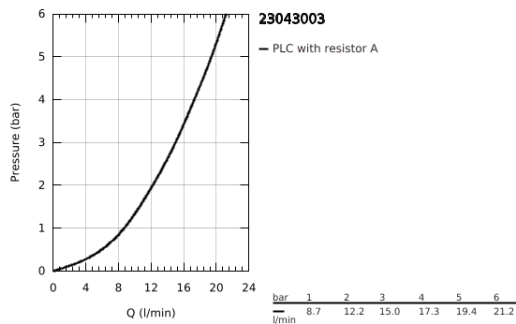

23 043 003 EUROSTYLE COSMOPOLITAN SINGLE-LEVER BASIN MIXER 1/2" L-SIZE

PRODUCT DESCRIPTION

- Colour: chrome
- GROHE SilkMove 35 mm ceramic cartridge
- adjustable flow rate limiter
- GROHE LongLife finish
- Protected Water Ways no contact of water with lead or nickel inside the tap
- GROHE FastFixation installation system
- mousseur
- swivel tubular spout
- with stop restriction
- pop-up waste set 1 1/4"
- flexible connection hoses

23 043 003 **EUROSTYLE COSMOPOLITAN SINGLE-LEVER BASIN MIXER 1/2"**
L-SIZE

SPARE PARTS, August 2017 – now

- 1: Lever (Spare part-nr. 46750000)
- 2: Cartridge (Spare part-nr. 46374000)
- 3: Mousseur (Spare part-nr. 48418000)
- 4: Pop-up rod (Spare part-nr. 46739000)
- 5: Shank mounting kit (Spare part-nr. 46671000)
- 6: Waste set 1 1/4" (Spare part-nr. 28910000)
- 6.1: Plug (Spare part-nr. 07182000)
- 6.2: Eccentric rod (Spare part-nr. 07052000)
- 7: Socket Spanner (Spare part-nr. 19332000)*
- 8: Mounting wrench (Spare part-nr. 19017000)*
- 9: Eccentric rod (Spare part-nr. 07341000)*