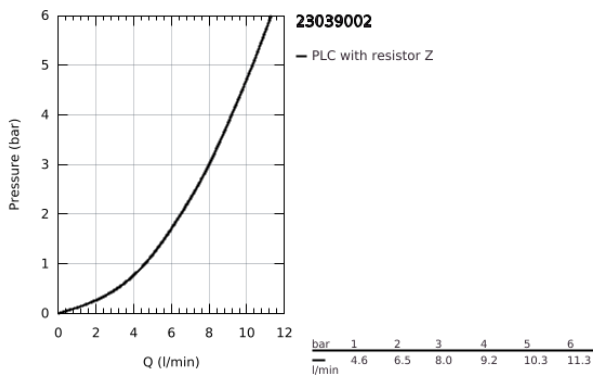

23 039 002 **EUROSTYLE COSMOPOLITAN PILLAR TAP XS-SIZE**

**PRODUCT DESCRIPTION**

- Colour: chrome
- ceramic headpart
- GROHE LongLife finish
- mousseur

## 23 039 002 EUROSTYLE COSMOPOLITAN PILLAR TAP XS-SIZE

### SPARE PARTS, March 2010 – now

- 1: Handle (Spare part-nr. 48067000)
- 1.1: Replacement handle connection kit (Spare part-nr. 45186000)
- 1.1.1: O-ring Ø18,2 x Ø1,7 (Spare part-nr. 0392400M)
- 2: Ceramic headpart, 1/2" (Spare part-nr. 45882000)
- 2.1: O-ring Ø18,2 x Ø1,7 (Spare part-nr. 0392400M)
- 3: Economy Mousseur (Spare part-nr. 13951000)
- 4: Shank fastening assembly 1/2" (Spare part-nr. 45000000)
- 5: Coupling nut 1/2" (Spare part-nr. 1290100M)
- 5.1: Fibre seal dia. Ø18.5 x Ø12 x 2 (Spare part-nr. 0138900M)
- 6: Coupling nut 1/2" x 14.5 mm (Spare part-nr. 1290200M)\*