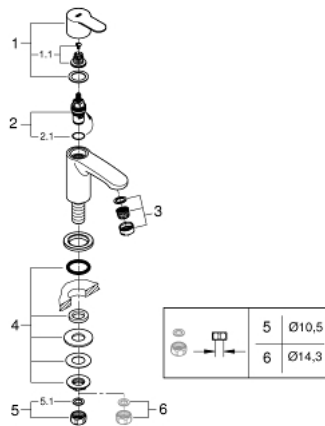

23 039 002 **EUROSTYLE COSMOPOLITAN PILLAR TAP XS-SIZE**

**PRODUCT DESCRIPTION**

- Colour: chrome
- ceramic headpart
- GROHE LongLife finish
- mousseur

## 23 039 002 EUROSTYLE COSMOPOLITAN PILLAR TAP XS-SIZE

### SPARE PARTS, March 2010 – now

- 1: Handle (Spare part-nr. 48067000)
- 1.1: Replacement handle connection kit (Spare part-nr. 45186000)
- 1.1.1: O-ring Ø18,2 x Ø1,7 (Spare part-nr. 0392400M)
- 2: Ceramic headpart, 1/2" (Spare part-nr. 45882000)
- 2.1: O-ring Ø18,2 x Ø1,7 (Spare part-nr. 0392400M)
- 3: Economy Mousseur (Spare part-nr. 13951000)
- 4: Shank fastening assembly 1/2" (Spare part-nr. 45000000)
- 5: Coupling nut 1/2" (Spare part-nr. 1290100M)
- 5.1: Fibre seal dia. Ø18.5 x Ø12 x 2 (Spare part-nr. 0138900M)
- 6: Coupling nut 1/2" x 14.5 mm (Spare part-nr. 1290200M)\*