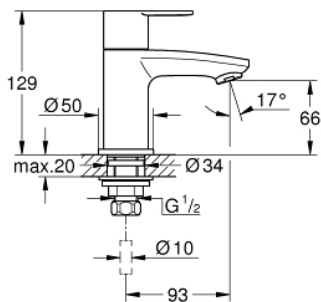

23 039 002 **EUROSTYLE COSMOPOLITAN PILLAR TAP XS-SIZE**

**PRODUCT DESCRIPTION**

- Colour: chrome
- ceramic headpart
- GROHE LongLife finish
- mousseur

## 23 039 002 EUROSTYLE COSMOPOLITAN PILLAR TAP XS-SIZE

### SPARE PARTS, March 2010 – now

- 1: Handle (Spare part-nr. 48067000)
- 1.1: Replacement handle connection kit (Spare part-nr. 45186000)
- 1.1.1: O-ring Ø18,2 x Ø1,7 (Spare part-nr. 0392400M)
- 2: Ceramic headpart, 1/2" (Spare part-nr. 45882000)
- 2.1: O-ring Ø18,2 x Ø1,7 (Spare part-nr. 0392400M)
- 3: Economy Mousseur (Spare part-nr. 13951000)
- 4: Shank fastening assembly 1/2" (Spare part-nr. 45000000)
- 5: Coupling nut 1/2" (Spare part-nr. 1290100M)
- 5.1: Fibre seal dia. Ø18.5 x Ø12 x 2 (Spare part-nr. 0138900M)
- 6: Coupling nut 1/2" x 14.5 mm (Spare part-nr. 1290200M)\*