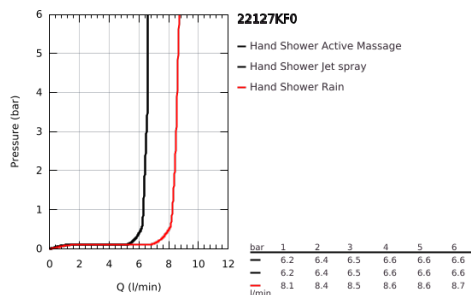

22 127 KF0 RAINSHOWER SMARTACTIVE 130 HAND SHOWER 3 SPRAYS

PRODUCT DESCRIPTION

- Colour: phantom black
- spray plate phantom black
- spray patterns: Rain, Jet, ActiveMassage
- 9.5 l/min flow limiter
- GROHE DreamSpray - perfect spray pattern
- GROHE SmartTip showering spray selection via push of a ring
- GROHE SpeedClean - effortless limescale removal
- Inner WaterGuide - inner insulation for surface protection
- universal mounting system, fitting all standard shower hoses