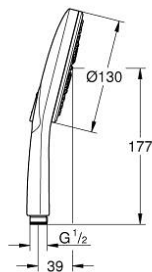

22 127 KF0 RAINSHOWER SMARTACTIVE 130 HAND SHOWER 3 SPRAYS

PRODUCT DESCRIPTION

- Colour: phantom black
- spray plate phantom black
- spray patterns: Rain, Jet, ActiveMassage
- 9.5 l/min flow limiter
- GROHE DreamSpray - perfect spray pattern
- GROHE SmartTip showering spray selection via push of a ring
- GROHE SpeedClean - effortless limescale removal
- Inner WaterGuide - inner insulation for surface protection
- universal mounting system, fitting all standard shower hoses

22 127 KF0 RAINSHOWER SMARTACTIVE 130 HAND SHOWER 3 SPRAYS

SPARE PARTS, March 2022 – now

1: Dirt strainer (Spare part-nr. 0700200M)