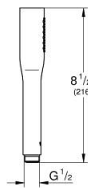

22 126 KF0 EUPHORIA COSMOPOLITAN STICK HAND SHOWER 1 SPRAY

PRODUCT DESCRIPTION

- Colour: phantom black
- spray pattern: Standard spray
- maximum flow rate (at 3 bar): 8.2 l/min
- GROHE EcoJoy - less water, perfect flow
- GROHE SpeedClean - effortless limescale removal
- Inner WaterGuide - inner insulation for surface protection
- universal mounting system, fitting all standard shower hoses
- suitable for instantaneous heater

22 126 KF0 EUPHORIA COSMOPOLITAN STICK HAND SHOWER 1 SPRAY

SPARE PARTS, March 2022 – now

1: Dirt strainer (Spare part-nr. 0700200M)