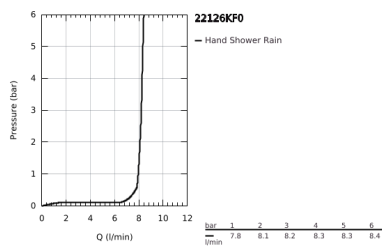

22 126 KF0 EUPHORIA COSMOPOLITAN STICK HAND SHOWER 1 SPRAY

PRODUCT DESCRIPTION

- Colour: phantom black
- spray pattern: Standard spray
- maximum flow rate (at 3 bar): 8.2 l/min
- GROHE EcoJoy - less water, perfect flow
- GROHE SpeedClean - effortless limescale removal
- Inner WaterGuide - inner insulation for surface protection
- universal mounting system, fitting all standard shower hoses
- suitable for instantaneous heater

22 126 KF0 EUPHORIA COSMOPOLITAN STICK HAND SHOWER 1 SPRAY

SPARE PARTS, March 2022 – now

1: Dirt strainer (Spare part-nr. 0700200M)