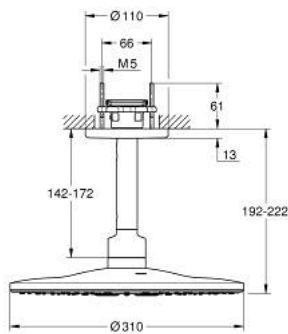

## 22 124 KF0 RAINSHOWER SMARTACTIVE 310 HEAD SHOWER SET CEILING 142 MM, 2 SPRAYS

### PRODUCT DESCRIPTION

- Colour: phantom black
- head shower Rainshower SmartActive 310
- spray patterns: GROHE PureRain, ActiveRain
- 142 mm ceiling shower arm
- GROHE DreamSpray - perfect spray pattern
- GROHE SpeedClean - effortless limescale removal
- Inner WaterGuide - inner insulation for surface protection
- requires rough-in set 26 483 or 26 484 - to be ordered separately