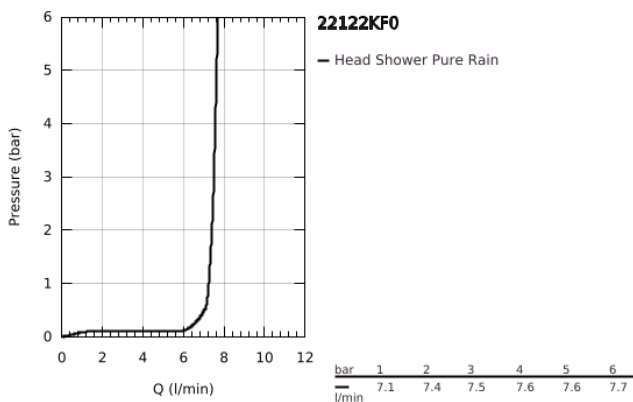

22 122 KF0 RAINSHOWER MONO 310 HEAD SHOWER SET CEILING 142 MM, 1 SPRAY

PRODUCT DESCRIPTION

- Colour: phantom black
- head shower Rainshower 310, spray plate phantom black
- spray pattern: GROHE PureRain
- Rainshower shower arm ceiling 142 mm
- 9.5 l/min flow limiter
- GROHE DreamSpray - perfect spray pattern
- GROHE SpeedClean - effortless limescale removal
- Inner WaterGuide - inner insulation for surface protection

22 122 KF0 RAINSHOWER MONO 310 HEAD SHOWER SET CEILING 142 MM, 1 SPRAY

SPARE PARTS, March 2022 – now

- 1: escutcheon (Spare part-nr. 11741KF0)
- 2: Fibre seal dia. $\varnothing 18.5 \times \varnothing 12 \times 2$ (Spare part-nr. 0138900M)
- 3: Dirt strainer (Spare part-nr. 48007000)