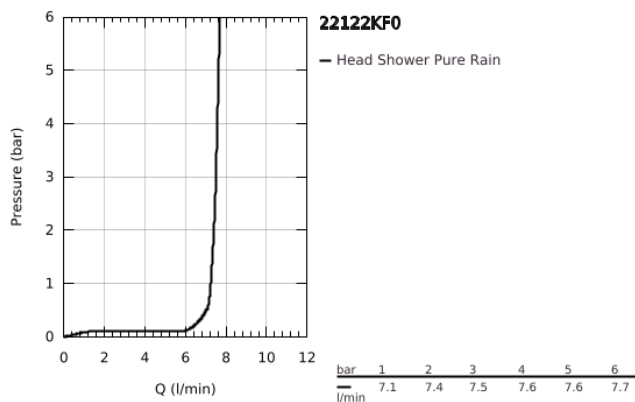

22 122 KF0 RAINSHOWER MONO 310 HEAD SHOWER SET CEILING 142 MM, 1 SPRAY

PRODUCT DESCRIPTION

- Colour: phantom black
- head shower Rainshower 310, spray plate phantom black
- spray pattern: GROHE PureRain
- Rainshower shower arm ceiling 142 mm
- GROHE EcoJoy 9.5 l/min flow limiter
- GROHE DreamSpray - perfect spray pattern
- GROHE SpeedClean - effortless limescale removal
- Inner WaterGuide - inner insulation for surface protection

22 122 KF0 RAINSHOWER MONO 310 HEAD SHOWER SET CEILING 142 MM, 1 SPRAY

SPARE PARTS, March 2022 – now

- 1: escutcheon (Spare part-nr. 11741KF0)
- 2: Fibre seal dia. $\varnothing 18.5 \times \varnothing 12 \times 2$ (Spare part-nr. 0138900M)
- 3: Dirt strainer (Spare part-nr. 48007000)