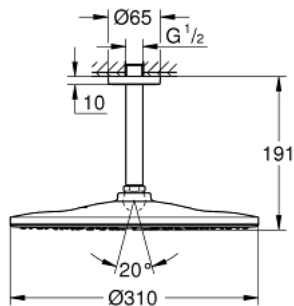

22 122 KF0 RAINSHOWER MONO 310 HEAD SHOWER SET CEILING 142 MM, 1 SPRAY

PRODUCT DESCRIPTION

- Colour: phantom black
- head shower Rainshower 310, spray plate phantom black
- spray pattern: GROHE PureRain
- Rainshower shower arm ceiling 142 mm
- GROHE EcoJoy 9.5 l/min flow limiter
- GROHE DreamSpray - perfect spray pattern
- GROHE SpeedClean - effortless limescale removal
- Inner WaterGuide - inner insulation for surface protection

22 122 KF0 RAINSHOWER MONO 310 HEAD SHOWER SET CEILING 142 MM, 1 SPRAY

SPARE PARTS, March 2022 – now

- 1: escutcheon (Spare part-nr. 11741KF0)
- 2: Fibre seal dia. $\varnothing 18.5 \times \varnothing 12 \times 2$ (Spare part-nr. 0138900M)
- 3: Dirt strainer (Spare part-nr. 48007000)