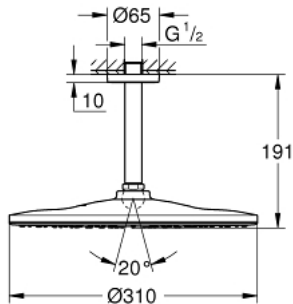

22 122 KF0 RAINSHOWER MONO 310 HEAD SHOWER SET CEILING 142 MM, 1 SPRAY

PRODUCT DESCRIPTION

- Colour: phantom black
- head shower Rainshower 310, spray plate phantom black
- spray pattern: GROHE PureRain
- Rainshower shower arm ceiling 142 mm
- 9.5 l/min flow limiter
- GROHE DreamSpray - perfect spray pattern
- GROHE SpeedClean - effortless limescale removal
- Inner WaterGuide - inner insulation for surface protection

22 122 KF0 RAINSHOWER MONO 310 HEAD SHOWER SET CEILING 142 MM, 1 SPRAY

SPARE PARTS, March 2022 – now

- 1: escutcheon (Spare part-nr. 11741KF0)
- 2: Fibre seal dia. $\varnothing 18.5 \times \varnothing 12 \times 2$ (Spare part-nr. 0138900M)
- 3: Dirt strainer (Spare part-nr. 48007000)