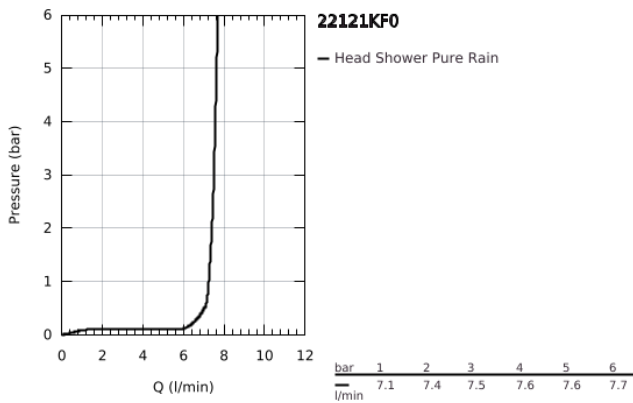

22 121 KF0 RAINSHOWER MONO 310 HEAD SHOWER SET 422 MM, 1 SPRAY

PRODUCT DESCRIPTION

- Colour: phantom black
- head shower Rainshower 310, spray plate phantom black
- spray pattern: GROHE PureRain
- shower arm 422 mm
- 9.5 l/min flow limiter
- GROHE DreamSpray - perfect spray pattern
- GROHE SpeedClean - effortless limescale removal
- Inner WaterGuide - inner insulation for surface protection

22 121 KF0 RAINSHOWER MONO 310 HEAD SHOWER SET 422 MM, 1 SPRAY

SPARE PARTS, March 2022 – now

1: Fibre seal dia. Ø18.5 x Ø12 x 2 (Spare part-nr. 0138900M)

2: Dirt strainer (Spare part-nr. 48007000)