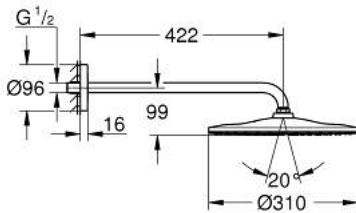

22 121 KF0 RAINSHOWER MONO 310 HEAD SHOWER SET 422 MM, 1 SPRAY

PRODUCT DESCRIPTION

- Colour: phantom black
- head shower Rainshower 310, spray plate phantom black
- spray pattern: GROHE PureRain
- shower arm 422 mm
- 9.5 l/min flow limiter
- GROHE DreamSpray - perfect spray pattern
- GROHE SpeedClean - effortless limescale removal
- Inner WaterGuide - inner insulation for surface protection

22 121 KF0 RAINSHOWER MONO 310 HEAD SHOWER SET 422 MM, 1 SPRAY

SPARE PARTS, March 2022 – now

1: Fibre seal dia. Ø18.5 x Ø12 x 2 (Spare part-nr. 0138900M)

2: Dirt strainer (Spare part-nr. 48007000)