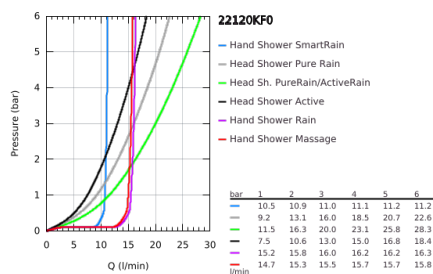

22 120 KF0 EUPHORIA SMARTCONTROL SYSTEM 310 SHOWER SYSTEM WITH SAFETY MIXER FOR WALL MOUNTING

PRODUCT DESCRIPTION

- Colour: phantom black
- horizontal 450 mm shower arm
- upper bracket adjustable for minimal adaption to existing drilling holes
- exposed SmartControl Safety Mixer
- allows change between:
 - head shower Rainshower SmartActive 310
 - spray patterns: GROHE PureRain, ActiveRain
 - hand shower Euphoria 110 Massage, spray plate phantom black
 - spray patterns: Rain, SmartRain, Massage
- maximum flow rate (at 3 bar): 16 l/min
- adjustable in height with gliding element
- shower hose Silverflex 1750 mm 1/2" x 1/2" (28 388)
- GROHE DreamSpray - perfect spray pattern
- GROHE CoolTouch - no risk of scalding
- GROHE TurboStat - compact cartridge with wax thermoelement
- GROHE ProGrip - with knurled structure
- GROHE SafeStop at 38°C
- GROHE SafeStop Plus - optional temperature limiter at 43°C included
- GROHE SmartControl - control the shower with intuitive push/turn button
- integrated GROHE EasyReach shower tray
- GROHE SpeedClean - effortless limescale removal
- Inner WaterGuide - inner insulation for surface protection
- TwistStop - to prevent hose from twisting
- suitable for instantaneous heaters from 18 kW/h
- minimum flow rate 5 l/min.

22 120 KF0 EUPHORIA SMARTCONTROL SYSTEM 310 SHOWER SYSTEM WITH SAFETY MIXER FOR WALL MOUNTING

SPARE PARTS, March 2022 – now

- 1: Thermostatic compact cartridge 1/2" (Spare part-nr. 47439000)
- 2: Cartridge (Spare part-nr. 48297000)
- 3: Non-return valve (Spare part-nr. 49069000)
- 4: Non-return valve (Spare part-nr. 08565000)
- 5: Glider (Spare part-nr. 48177KF0)
- 6: Dirt strainer (Spare part-nr. 0700200M)
- 7: Shower bar holder (Spare part-nr. 48279KF0)
- 9: GROHE TurboStat cartridge 1/2" (Spare part-nr. 47175000)*
- 10: Socket Spanner (Spare part-nr. 49059000)*