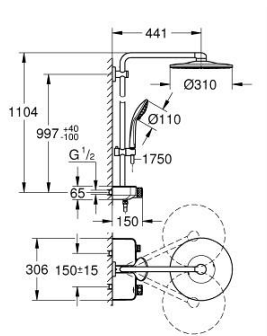

22 120 KF0 EUPHORIA SMARTCONTROL SYSTEM 310 SHOWER SYSTEM WITH SAFETY MIXER FOR WALL MOUNTING

PRODUCT DESCRIPTION

- Colour: phantom black
- horizontal 450 mm shower arm
- upper bracket adjustable for minimal adaption to existing drilling holes
- exposed SmartControl Safety Mixer
- allows change between:
 - head shower Rainshower SmartActive 310
 - spray patterns: GROHE PureRain, ActiveRain
 - hand shower Euphoria 110 Massage, spray plate phantom black
 - spray patterns: Rain, SmartRain, Massage
- maximum flow rate (at 3 bar): 16 l/min
- adjustable in height with gliding element
- shower hose Silverflex 1750 mm 1/2" x 1/2" (28 388)
- GROHE DreamSpray - perfect spray pattern
- GROHE CoolTouch - no risk of scalding
- GROHE TurboStat - compact cartridge with wax thermoelement
- GROHE ProGrip - with knurled structure
- GROHE SafeStop at 38°C
- GROHE SafeStop Plus - optional temperature limiter at 43°C included
- GROHE SmartControl - control the shower with intuitive push/turn button
- integrated GROHE EasyReach shower tray
- GROHE SpeedClean - effortless limescale removal
- Inner WaterGuide - inner insulation for surface protection
- TwistStop - to prevent hose from twisting
- suitable for instantaneous heaters from 18 kW/h
- minimum flow rate 5 l/min.

22 120 KF0 EUPHORIA SMARTCONTROL SYSTEM 310 SHOWER SYSTEM WITH SAFETY MIXER FOR WALL MOUNTING

SPARE PARTS, March 2022 – now

- 1: Thermostatic compact cartridge 1/2" (Spare part-nr. 47439000)
- 2: Cartridge (Spare part-nr. 48297000)
- 3: Non-return valve (Spare part-nr. 49069000)
- 4: Non-return valve (Spare part-nr. 08565000)
- 5: Glider (Spare part-nr. 48177KF0)
- 6: Dirt strainer (Spare part-nr. 0700200M)
- 7: Shower bar holder (Spare part-nr. 48279KF0)
- 9: GROHE TurboStat cartridge 1/2" (Spare part-nr. 47175000)*
- 10: Socket Spanner (Spare part-nr. 49059000)*