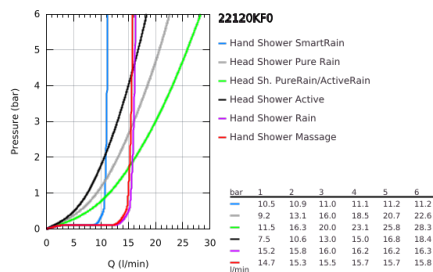

22 120 KF0 EUPHORIA SMARTCONTROL SYSTEM 310 SHOWER SYSTEM WITH SAFETY MIXER FOR WALL MOUNTING

PRODUCT DESCRIPTION

- Colour: phantom black
- horizontal 450 mm shower arm
- upper bracket adjustable for minimal adaption to existing drilling holes
- exposed SmartControl Safety Mixer
- allows change between:
 - head shower Rainshower SmartActive 310
 - spray patterns: GROHE PureRain, ActiveRain
 - hand shower Euphoria 110 Massage, spray plate phantom black
 - spray patterns: Rain, SmartRain, Massage
- maximum flow rate (at 3 bar): 16 l/min
- adjustable in height with gliding element
- shower hose Silverflex 1750 mm 1/2" x 1/2" (28 388)
- GROHE DreamSpray - perfect spray pattern
- GROHE CoolTouch - no risk of scalding
- GROHE TurboStat - compact cartridge with wax thermoelement
- GROHE ProGrip - with knurl structure
- GROHE SafeStop at 38°C
- GROHE SafeStop Plus - optional temperature limiter at 43°C included
- GROHE SmartControl - control the shower with intuitive push/turn button
- integrated GROHE EasyReach shower tray
- GROHE SpeedClean - effortless limescale removal
- Inner WaterGuide - inner insulation for surface protection
- TwistStop - to prevent hose from twisting
- suitable for instantaneous heaters from 18 kW/h
- minimum flow rate 5 l/min.

22 120 KF0 EUPHORIA SMARTCONTROL SYSTEM 310 SHOWER SYSTEM WITH SAFETY MIXER FOR WALL MOUNTING

SPARE PARTS, March 2022 – now

- 1: Thermostatic compact cartridge 1/2" (Spare part-nr. 47439000)
- 2: Cartridge (Spare part-nr. 48297000)
- 3: Non-return valve (Spare part-nr. 49069000)
- 4: Non-return valve (Spare part-nr. 08565000)
- 5: Glider (Spare part-nr. 48177KF0)
- 6: Dirt strainer (Spare part-nr. 0700200M)
- 7: Shower bar holder (Spare part-nr. 48279KF0)
- 9: GROHE TurboStat cartridge 1/2" (Spare part-nr. 47175000)*
- 10: Socket Spanner (Spare part-nr. 49059000)*