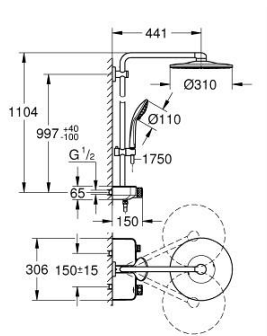

22 120 KF0 EUPHORIA SMARTCONTROL SYSTEM 310 SHOWER SYSTEM WITH SAFETY MIXER FOR WALL MOUNTING

PRODUCT DESCRIPTION

- Colour: phantom black
- horizontal 450 mm shower arm
- upper bracket adjustable for minimal adaption to existing drilling holes
- exposed SmartControl Safety Mixer
- allows change between:
 - head shower Rainshower SmartActive 310
 - spray patterns: GROHE PureRain, ActiveRain
 - hand shower Euphoria 110 Massage, spray plate phantom black
 - spray patterns: Rain, SmartRain, Massage
- maximum flow rate (at 3 bar): 16 l/min
- adjustable in height with gliding element
- shower hose Silverflex 1750 mm 1/2" x 1/2" (28 388)
- GROHE DreamSpray - perfect spray pattern
- GROHE CoolTouch - no risk of scalding
- GROHE TurboStat - compact cartridge with wax thermoelement
- GROHE ProGrip - with knurl structure
- GROHE SafeStop at 38°C
- GROHE SafeStop Plus - optional temperature limiter at 43°C included
- GROHE SmartControl - control the shower with intuitive push/turn button
- integrated GROHE EasyReach shower tray
- GROHE SpeedClean - effortless limescale removal
- Inner WaterGuide - inner insulation for surface protection
- TwistStop - to prevent hose from twisting
- suitable for instantaneous heaters from 18 kW/h
- minimum flow rate 5 l/min.

22 120 KF0 EUPHORIA SMARTCONTROL SYSTEM 310 SHOWER SYSTEM WITH SAFETY MIXER FOR WALL MOUNTING

SPARE PARTS, March 2022 – now

- 1: Thermostatic compact cartridge 1/2" (Spare part-nr. 47439000)
- 2: Cartridge (Spare part-nr. 48297000)
- 3: Non-return valve (Spare part-nr. 49069000)
- 4: Non-return valve (Spare part-nr. 08565000)
- 5: Glider (Spare part-nr. 48177KF0)
- 6: Dirt strainer (Spare part-nr. 0700200M)
- 7: Shower bar holder (Spare part-nr. 48279KF0)
- 9: GROHE TurboStat cartridge 1/2" (Spare part-nr. 47175000)*
- 10: Socket Spanner (Spare part-nr. 49059000)*