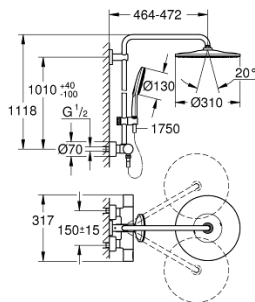

### PRODUCT DESCRIPTION

- Colour: phantom black
- horizontal swivable 450 mm shower arm
- exposed Safety Mixer with Aquadimmer function
- head shower Rainshower Mono 310
- with ball joint
- hand shower Rainshower SmartActive 130
- adjustable in height with gliding element
- Silverflex shower hose 1750 mm
- GROHE EcoJoy 9.5 l/min flow limiter
- GROHE TurboStat - compact cartridge with wax thermoelement
- GROHE SafeStop - safety button at 38°C
- GROHE SafeStop Plus - optional temperature limiter at 43°C included
- GROHE CoolTouch - no risk of scalding
- GROHE DreamSpray - perfect spray pattern
- GROHE SmartTip showering spray selection via push of a ring
- Flexible Installation - 1 adjustable bracket for existing drill holes
- GROHE SpeedClean - effortless limescale removal
- minimum flow rate 5 l/min.