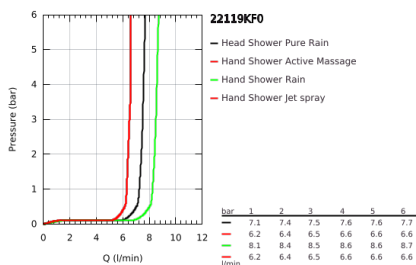

22 119 KF0 RAINSHOWER SMARTACTIVE 310 SHOWER SYSTEM WITH SAFETY MIXER FOR WALL MOUNTING

PRODUCT DESCRIPTION

- Colour: phantom black
- horizontal swivable 450 mm shower arm
- exposed Safety Mixer with Aquadimmer function
- head shower Rainshower Mono 310
- with ball joint
- hand shower Rainshower SmartActive 130
- adjustable in height with gliding element
- Silverflex shower hose 1750 mm
- 9.5 l/min flow limiter
- GROHE TurboStat - compact cartridge with wax thermoelement
- GROHE SafeStop - safety button at 38°C
- GROHE SafeStop Plus - optional temperature limiter at 43°C included
- GROHE CoolTouch - no risk of scalding
- GROHE DreamSpray - perfect spray pattern
- GROHE SmartTip showering spray selection via push of a ring
- Flexible Installation - 1 adjustable bracket for existing drill holes
- GROHE SpeedClean - effortless limescale removal
- minimum flow rate 5 l/min.