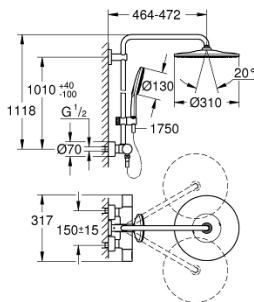

22 119 KF0 RAINSHOWER SMARTACTIVE 310 SHOWER SYSTEM WITH SAFETY MIXER FOR WALL MOUNTING

PRODUCT DESCRIPTION

- Colour: phantom black
- horizontal swivable 450 mm shower arm
- exposed Safety Mixer with Aquadimmer function
- head shower Rainshower Mono 310
- with ball joint
- hand shower Rainshower SmartActive 130
- adjustable in height with gliding element
- Silverflex shower hose 1750 mm
- 9.5 l/min flow limiter
- GROHE TurboStat - compact cartridge with wax thermoelement
- GROHE SafeStop - safety button at 38°C
- GROHE SafeStop Plus - optional temperature limiter at 43°C included
- GROHE CoolTouch - no risk of scalding
- GROHE DreamSpray - perfect spray pattern
- GROHE SmartTip showering spray selection via push of a ring
- Flexible Installation - 1 adjustable bracket for existing drill holes
- GROHE SpeedClean - effortless limescale removal
- minimum flow rate 5 l/min.