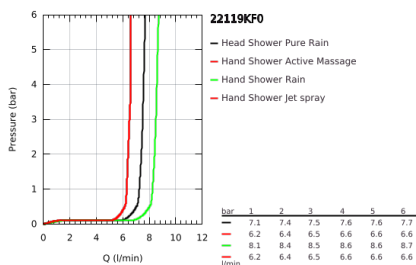

## 22 119 KF0 RAINSHOWER SMARTACTIVE 310 SHOWER SYSTEM WITH SAFETY MIXER FOR WALL MOUNTING

### PRODUCT DESCRIPTION

- Colour: phantom black
- horizontal swivable 450 mm shower arm
- exposed Safety Mixer with Aquadimmer function
- head shower Rainshower Mono 310
- with ball joint
- hand shower Rainshower SmartActive 130
- adjustable in height with gliding element
- Silverflex shower hose 1750 mm
- GROHE EcoJoy 9.5 l/min flow limiter
- GROHE TurboStat - compact cartridge with wax thermoelement
- GROHE SafeStop - safety button at 38°C
- GROHE SafeStop Plus - optional temperature limiter at 43°C included
- GROHE CoolTouch - no risk of scalding
- GROHE DreamSpray - perfect spray pattern
- GROHE SmartTip showering spray selection via push of a ring
- Flexible Installation - 1 adjustable bracket for existing drill holes
- GROHE SpeedClean - effortless limescale removal
- minimum flow rate 5 l/min.