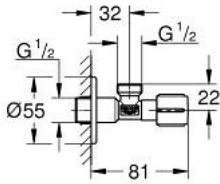

22 041 MS1 **ANGLE VALVE 1/2"**

PRODUCT DESCRIPTION

- Colour: satin steel
- pre-roughened connection thread for easy sealing
- wall connection 1/2"
- outlet 1/2"
- water protected spindle shutoff, brass, with grease chamber and double o-ring sealing
- long connecting shaft
- ergonomic metal handle
- marking: neutral
- metal push-on escutcheon Ø 55 mm
- GROHE LongLife finish